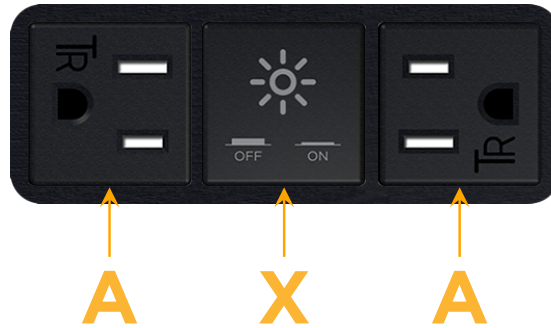

Bezel Finish: **SATIN BLACK (ABS)**

Custom Finishes Available M-POWER-3T-AXA-B2AB

Features:

Module/Port Options:

- A** Tamper Resistant AC Receptacle
- E** USB-A & USB-C (20W)
- M** Double USB-A (Fast Charging Ports - 18W)
- H** HDMI
- 6** CAT 6
- 12** RJ 12
- X** Switched AC
- Y** 3-Way Switch (Low Voltage)
- V** USB-C (45W High Speed Charging Port)
- S** USB-C (25W High Speed Charging Port)
- R** Switched AC (Rocker Switch)
- D** Dimmer Switch

Plug:

Supplied with Low Profile Flat 45° Angle 120 VAC Plug

Optional Standard Straight 120 VAC Plug

Optional Straight 120 VAC Pass-through Plug

- CLEAN, COMPACT DESIGN
- STREAMLINED
- LOW PROFILE
- SIDE-EXITING CORDS
- PLUG & PLAY
- 6' AC CORD & PLUG (FLAT PLUG STANDARD)
- CUSTOMIZABLE CONFIGURATIONS AND FINISHES
- UL LISTED FOR MOUNTING IN FURNITURE
- 15A

M-POWER-3T

AC POWER & DATA CONNECTIVITY SOLUTION

M-POWER-3T-AXA-B2AB

Specs:

Modules/Ports:

- A** Tamper Resistant AC Receptacle
- X** Switched AC

Distributed by

Mormax Company, Inc.