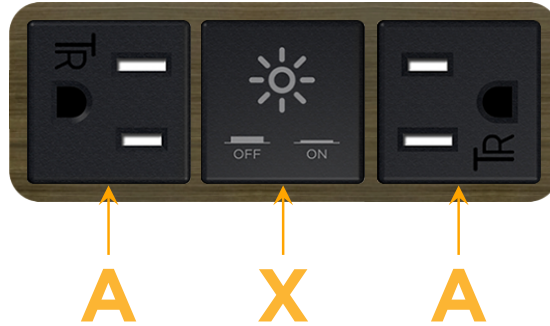

M-POWER-3T

AC POWER & DATA CONNECTIVITY SOLUTION

M-POWER-3T-AXA-APAB

Distributed by

Mormax Company, Inc.

8 Westchester Plaza

Elmsford, NY 10523

914-699-0101

sales@mormax.com

mormax.com

Metro Light & Power's line of power & data solutions offers sophisticated design elements combined with greater ease of installation. Streamlined and low-profile, enhanced by side-exiting cords, our outlets advance the industry with their cutting edge look and feel. We believe flexibility is key, and we provide a variety of mounting options, including the ability to mount in limited spaces. Our outlets are available in many finishes and configurations, in addition to a custom color and finish capability for our clients.

Bezel Finish: **SPECIAL ANTIQUE BRONZE (ABS)**

Custom Finishes Available M-POWER-3T-AXA-APAB

Features:

Module/Port Options:

- **A** Tamper Resistant AC Receptacle
- **E** USB-A & USB-C (20W)
- **M** Double USB-A (Fast Charging Ports - 18W)
- **H** HDMI
- **6** CAT 6
- **12** RJ 12
- **X** Switched AC
- **Y** 3-Way Switch (Low Voltage)
- **V** USB-C (45W High Speed Charging Port)
- **S** USB-C (25W High Speed Charging Port)
- **R** Switched AC (Rocker Switch)
- **D** Dimmer Switch

Plug:

Supplied with Low Profile Flat 45° Angle 120 VAC Plug

Optional Standard Straight 120 VAC Plug

Optional Straight 120 VAC Pass-through Plug

- CLEAN, COMPACT DESIGN
- STREAMLINED
- LOW PROFILE
- SIDE-EXITING CORDS
- PLUG & PLAY
- 6' AC CORD & PLUG (FLAT PLUG STANDARD)
- CUSTOMIZABLE CONFIGURATIONS AND FINISHES
- UL LISTED FOR MOUNTING IN FURNITURE
- 15A