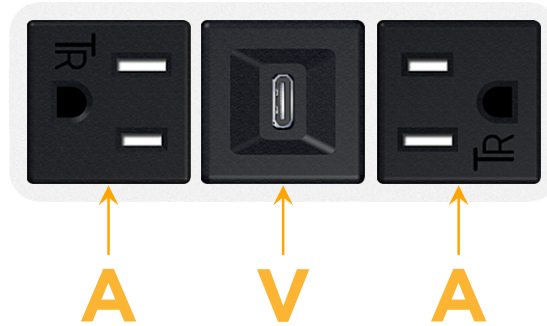

Bezel Finish: **WHITE (STEEL)**

Custom Finishes Available M-POWER-3T-AVA-WB

Features:

**Module/Port Options:**

- A** Tamper Resistant AC Receptacle
- E** USB-A & USB-C (20W)
- M** Double USB-A (Fast Charging Ports - 18W)
- H** HDMI
- 6** CAT 6
- 12** RJ 12
- X** Switched AC
- Y** 3-Way Switch (Low Voltage)
- V** USB-C (45W High Speed Charging Port)
- S** USB-C (25W High Speed Charging Port)
- R** Switched AC (Rocker Switch)
- D** Dimmer Switch

**Plug:**

- Supplied with Low Profile Flat 45° Angle 120 VAC Plug
- Optional Standard Straight 120 VAC Plug
- Optional Straight 120 VAC Pass-through Plug

- CLEAN, COMPACT DESIGN
- STREAMLINED
- LOW PROFILE
- SIDE-EXITING CORDS
- PLUG & PLAY
- 6' AC CORD & PLUG (FLAT PLUG STANDARD)
- CUSTOMIZABLE CONFIGURATIONS AND FINISHES
- UL LISTED FOR MOUNTING IN FURNITURE
- 15A

# M-POWER-3T

AC POWER & DATA CONNECTIVITY SOLUTION

M-POWER-3T-AVA-WB

Specs:

**Modules/Ports:**

- A** Tamper Resistant AC Receptacle
- V** USB-C (45W High Speed Charging Port)

Distributed by

Mormax Company, Inc.