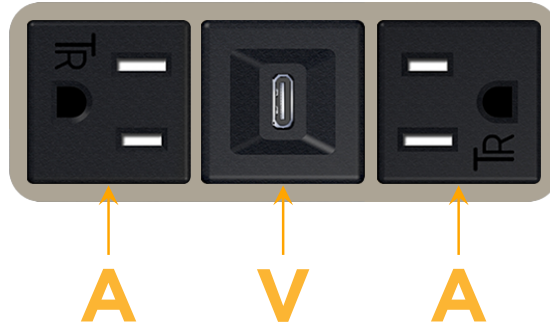

M-POWER-3T

AC POWER & DATA CONNECTIVITY SOLUTION

M-POWER-3T-AVA-SAB

Distributed by

Mormax Company, Inc.

8 Westchester Plaza

Elmsford, NY 10523

914-699-0101

sales@mormax.com

mormax.com

Metro Light & Power's line of power & data solutions offers sophisticated design elements combined with greater ease of installation. Streamlined and low-profile, enhanced by side-exiting cords, our outlets advance the industry with their cutting edge look and feel. We believe flexibility is key, and we provide a variety of mounting options, including the ability to mount in limited spaces. Our outlets are available in many finishes and configurations, in addition to a custom color and finish capability for our clients.

Bezel Finish: **SATIN NICKEL (ABS)**

Custom Finishes Available M-POWER-3T-AVA-SAB

Features:

Module/Port Options:

- **A** Tamper Resistant AC Receptacle
- **E** USB-A & USB-C (20W)
- **M** Double USB-A (Fast Charging Ports - 18W)
- **H** HDMI
- **6** CAT 6
- **12** RJ 12
- **X** Switched AC
- **Y** 3-Way Switch (Low Voltage)
- **V** USB-C (45W High Speed Charging Port)
- **S** USB-C (25W High Speed Charging Port)
- **R** Switched AC (Rocker Switch)
- **D** Dimmer Switch

Plug:

Supplied with Low Profile Flat 45° Angle 120 VAC Plug

Optional Standard Straight 120 VAC Plug

Optional Straight 120 VAC Pass-through Plug

- CLEAN, COMPACT DESIGN
- STREAMLINED
- LOW PROFILE
- SIDE-EXITING CORDS
- PLUG & PLAY
- 6' AC CORD & PLUG (FLAT PLUG STANDARD)
- CUSTOMIZABLE CONFIGURATIONS AND FINISHES
- UL LISTED FOR MOUNTING IN FURNITURE
- 15A