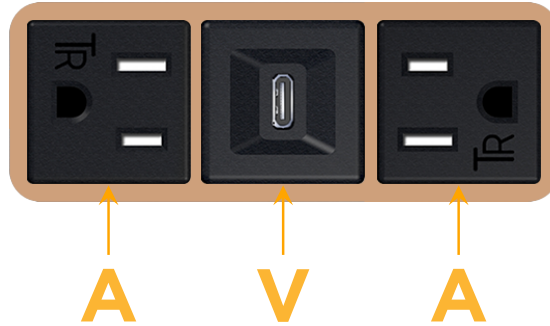

M-POWER-3T

AC POWER & DATA CONNECTIVITY SOLUTION

M-POWER-3T-AVA-CUAB

Distributed by

Mormax Company, Inc.

8 Westchester Plaza

Elmsford, NY 10523

914-699-0101

sales@mormax.com

mormax.com

Metro Light & Power's line of power & data solutions offers sophisticated design elements combined with greater ease of installation. Streamlined and low-profile, enhanced by side-exiting cords, our outlets advance the industry with their cutting edge look and feel. We believe flexibility is key, and we provide a variety of mounting options, including the ability to mount in limited spaces. Our outlets are available in many finishes and configurations, in addition to a custom color and finish capability for our clients.

Bezel Finish: **COPPER (ABS)**

Custom Finishes Available M-POWER-3T-AVA-CUAB

Features:

Module/Port Options:

- **A** Tamper Resistant AC Receptacle
- **E** USB-A & USB-C (20W)
- **M** Double USB-A (Fast Charging Ports - 18W)
- **H** HDMI
- **6** CAT 6
- **12** RJ 12
- **X** Switched AC
- **Y** 3-Way Switch (Low Voltage)
- **V** USB-C (45W High Speed Charging Port)
- **S** USB-C (25W High Speed Charging Port)
- **R** Switched AC (Rocker Switch)
- **D** Dimmer Switch

Plug:

Supplied with Low Profile Flat 45° Angle 120 VAC Plug

Optional Standard Straight 120 VAC Plug

Optional Straight 120 VAC Pass-through Plug

- CLEAN, COMPACT DESIGN
- STREAMLINED
- LOW PROFILE
- SIDE-EXITING CORDS
- PLUG & PLAY
- 6' AC CORD & PLUG (FLAT PLUG STANDARD)
- CUSTOMIZABLE CONFIGURATIONS AND FINISHES
- UL LISTED FOR MOUNTING IN FURNITURE
- 15A