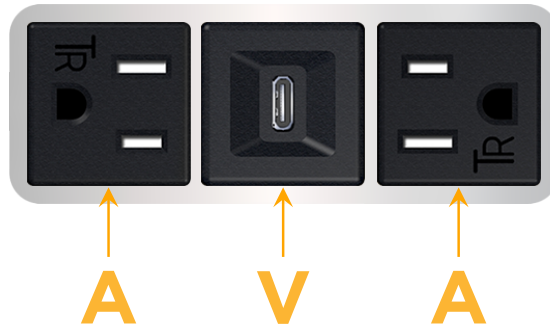

Bezel Finish: **CHROME (ABS)**

Custom Finishes Available M-POWER-3T-AVA-CRAB

Features:

Module/Port Options:

- A** Tamper Resistant AC Receptacle
- E** USB-A & USB-C (20W)
- M** Double USB-A (Fast Charging Ports - 18W)
- H** HDMI
- 6** CAT 6
- 12** RJ 12
- X** Switched AC
- Y** 3-Way Switch (Low Voltage)
- V** USB-C (45W High Speed Charging Port)
- S** USB-C (25W High Speed Charging Port)
- R** Switched AC (Rocker Switch)
- D** Dimmer Switch

Plug:

Supplied with Low Profile Flat 45° Angle 120 VAC Plug

Optional Standard Straight 120 VAC Plug

Optional Straight 120 VAC Pass-through Plug

- CLEAN, COMPACT DESIGN
- STREAMLINED
- LOW PROFILE
- SIDE-EXITING CORDS
- PLUG & PLAY
- 6' AC CORD & PLUG (FLAT PLUG STANDARD)
- CUSTOMIZABLE CONFIGURATIONS AND FINISHES
- UL LISTED FOR MOUNTING IN FURNITURE
- 15A

M-POWER-3T

AC POWER & DATA CONNECTIVITY SOLUTION

M-POWER-3T-AVA-CRAB

Specs:

Modules/Ports:

- A** Tamper Resistant AC Receptacle
- V** USB-C (45W High Speed Charging Port)

Distributed by

Mormax Company, Inc.