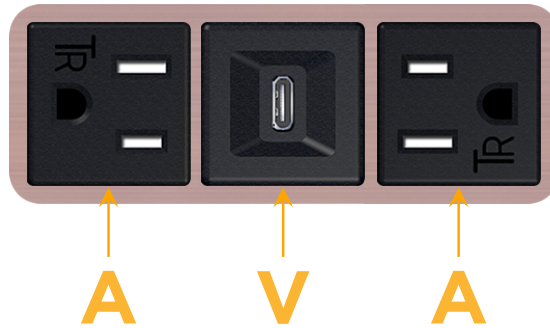

M-POWER-3T

AC POWER & DATA CONNECTIVITY SOLUTION

M-POWER-3T-AVA-CHAB

Distributed by

Mormax Company, Inc.

8 Westchester Plaza

Elmsford, NY 10523

914-699-0101

sales@mormax.com

mormax.com

Metro Light & Power's line of power & data solutions offers sophisticated design elements combined with greater ease of installation. Streamlined and low-profile, enhanced by side-exiting cords, our outlets advance the industry with their cutting edge look and feel. We believe flexibility is key, and we provide a variety of mounting options, including the ability to mount in limited spaces. Our outlets are available in many finishes and configurations, in addition to a custom color and finish capability for our clients.

Bezel Finish: **CHAMPAGNE (ABS)**

Custom Finishes Available M-POWER-3T-AVA-CHAB

Features:

Module/Port Options:

- **A** Tamper Resistant AC Receptacle
- **E** USB-A & USB-C (20W)
- **M** Double USB-A (Fast Charging Ports - 18W)
- **H** HDMI
- **6** CAT 6
- **12** RJ 12
- **X** Switched AC
- **Y** 3-Way Switch (Low Voltage)
- **V** USB-C (45W High Speed Charging Port)
- **S** USB-C (25W High Speed Charging Port)
- **R** Switched AC (Rocker Switch)
- **D** Dimmer Switch

Plug:

Supplied with Low Profile Flat 45° Angle 120 VAC Plug

Optional Standard Straight 120 VAC Plug

Optional Straight 120 VAC Pass-through Plug

- CLEAN, COMPACT DESIGN
- STREAMLINED
- LOW PROFILE
- SIDE-EXITING CORDS
- PLUG & PLAY
- 6' AC CORD & PLUG (FLAT PLUG STANDARD)
- CUSTOMIZABLE CONFIGURATIONS AND FINISHES
- UL LISTED FOR MOUNTING IN FURNITURE
- 15A