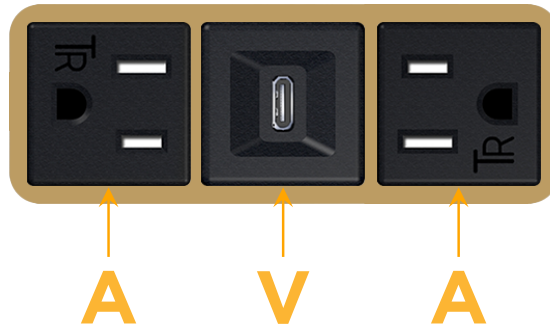

M-POWER-3T

AC POWER & DATA CONNECTIVITY SOLUTION

M-POWER-3T-AVA-BZAB

Distributed by

Mormax Company, Inc.

8 Westchester Plaza

Elmsford, NY 10523

914-699-0101

sales@mormax.com

mormax.com

Metro Light & Power's line of power & data solutions offers sophisticated design elements combined with greater ease of installation. Streamlined and low-profile, enhanced by side-exiting cords, our outlets advance the industry with their cutting edge look and feel. We believe flexibility is key, and we provide a variety of mounting options, including the ability to mount in limited spaces. Our outlets are available in many finishes and configurations, in addition to a custom color and finish capability for our clients.

Bezel Finish: **STANDARD BRONZE (ABS)**

Custom Finishes Available M-POWER-3T-AVA-BZAB

Features:

Module/Port Options:

- **A** Tamper Resistant AC Receptacle
- **E** USB-A & USB-C (20W)
- **M** Double USB-A (Fast Charging Ports - 18W)
- **H** HDMI
- **6** CAT 6
- **12** RJ 12
- **X** Switched AC
- **Y** 3-Way Switch (Low Voltage)
- **V** USB-C (45W High Speed Charging Port)
- **S** USB-C (25W High Speed Charging Port)
- **R** Switched AC (Rocker Switch)
- **D** Dimmer Switch

Plug:

Supplied with Low Profile Flat 45° Angle 120 VAC Plug

Optional Standard Straight 120 VAC Plug

Optional Straight 120 VAC Pass-through Plug

- CLEAN, COMPACT DESIGN
- STREAMLINED
- LOW PROFILE
- SIDE-EXITING CORDS
- PLUG & PLAY
- 6' AC CORD & PLUG (FLAT PLUG STANDARD)
- CUSTOMIZABLE CONFIGURATIONS AND FINISHES
- UL LISTED FOR MOUNTING IN FURNITURE
- 15A