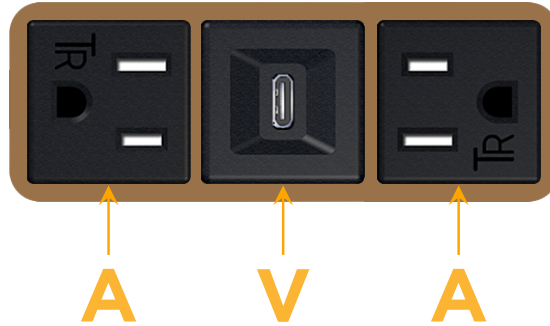

M-POWER-3T

AC POWER & DATA CONNECTIVITY SOLUTION

M-POWER-3T-AVA-BZ5AB

Distributed by

Mormax Company, Inc.

8 Westchester Plaza

Elmsford, NY 10523

914-699-0101

sales@mormax.com

mormax.com

Metro Light & Power's line of power & data solutions offers sophisticated design elements combined with greater ease of installation. Streamlined and low-profile, enhanced by side-exiting cords, our outlets advance the industry with their cutting edge look and feel. We believe flexibility is key, and we provide a variety of mounting options, including the ability to mount in limited spaces. Our outlets are available in many finishes and configurations, in addition to a custom color and finish capability for our clients.

Bezel Finish: **ARCHITECTURAL BRONZE (ABS)**

Custom Finishes Available M-POWER-3T-AVA-BZ5AB

Features:

Module/Port Options:

- **A** Tamper Resistant AC Receptacle
- **E** USB-A & USB-C (20W)
- **M** Double USB-A (Fast Charging Ports - 18W)
- **H** HDMI
- **6** CAT 6
- **12** RJ 12
- **X** Switched AC
- **Y** 3-Way Switch (Low Voltage)
- **V** USB-C (45W High Speed Charging Port)
- **S** USB-C (25W High Speed Charging Port)
- **R** Switched AC (Rocker Switch)
- **D** Dimmer Switch

Plug:

Supplied with Low Profile Flat 45° Angle 120 VAC Plug

Optional Standard Straight 120 VAC Plug

Optional Straight 120 VAC Pass-through Plug

- CLEAN, COMPACT DESIGN
- STREAMLINED
- LOW PROFILE
- SIDE-EXITING CORDS
- PLUG & PLAY
- 6' AC CORD & PLUG (FLAT PLUG STANDARD)
- CUSTOMIZABLE CONFIGURATIONS AND FINISHES
- UL LISTED FOR MOUNTING IN FURNITURE
- 15A