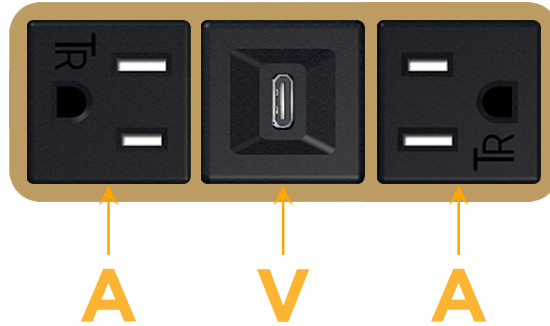

M-POWER-3T

AC POWER & DATA CONNECTIVITY SOLUTION

M-POWER-3T-AVA-BRAB

Distributed by

Mormax Company, Inc.

8 Westchester Plaza

Elmsford, NY 10523

914-699-0101

sales@mormax.com

mormax.com

Metro Light & Power's line of power & data solutions offers sophisticated design elements combined with greater ease of installation. Streamlined and low-profile, enhanced by side-exiting cords, our outlets advance the industry with their cutting edge look and feel. We believe flexibility is key, and we provide a variety of mounting options, including the ability to mount in limited spaces. Our outlets are available in many finishes and configurations, in addition to a custom color and finish capability for our clients.

Bezel Finish: **BRASS (ABS)**

Custom Finishes Available M-POWER-3T-AVA-BRAB

Features:

Module/Port Options:

- **A** Tamper Resistant AC Receptacle
- **E** USB-A & USB-C (20W)
- **M** Double USB-A (Fast Charging Ports - 18W)
- **H** HDMI
- **6** CAT 6
- **12** RJ 12
- **X** Switched AC
- **Y** 3-Way Switch (Low Voltage)
- **V** USB-C (45W High Speed Charging Port)
- **S** USB-C (25W High Speed Charging Port)
- **R** Switched AC (Rocker Switch)
- **D** Dimmer Switch

Plug:

Supplied with Low Profile Flat 45° Angle 120 VAC Plug

Optional Standard Straight 120 VAC Plug

Optional Straight 120 VAC Pass-through Plug

- CLEAN, COMPACT DESIGN
- STREAMLINED
- LOW PROFILE
- SIDE-EXITING CORDS
- PLUG & PLAY
- 6' AC CORD & PLUG (FLAT PLUG STANDARD)
- CUSTOMIZABLE CONFIGURATIONS AND FINISHES
- UL LISTED FOR MOUNTING IN FURNITURE
- 15A