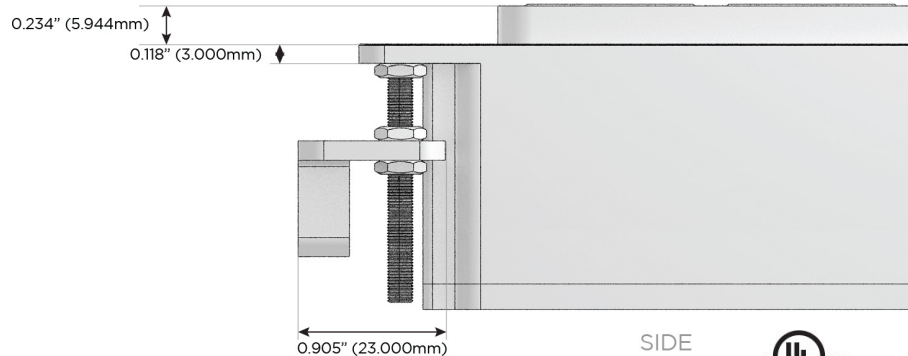

M-POWER-3T

AC POWER & DATA CONNECTIVITY SOLUTION

M-POWER-3T-ASX-CRAB

Specs:

Modules/Ports:

- A** Tamper Resistant AC Receptacle
- S** USB-C (25W High Speed Charging Port)
- X** Switched AC

TOP

Distributed by