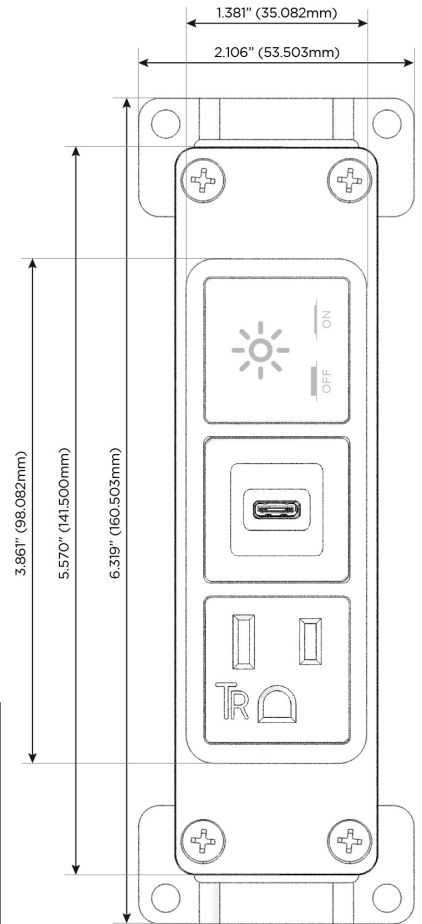

Bezel Finish: **CHROME (ABS)**

Custom Finishes Available M-POWER-3T-ASX-CRAB

Features:

Module/Port Options:

- A** Tamper Resistant AC Receptacle
- E** USB-A & USB-C (20W)
- M** Double USB-A (Fast Charging Ports - 18W)
- H** HDMI
- 6** CAT 6
- 12** RJ 12
- X** Switched AC
- Y** 3-Way Switch (Low Voltage)
- V** USB-C (45W High Speed Charging Port)
- S** USB-C (25W High Speed Charging Port)
- R** Switched AC (Rocker Switch)
- D** Dimmer Switch

Plug:

Supplied with Low Profile Flat 45° Angle 120 VAC Plug

Optional Standard Straight 120 VAC Plug

Optional Straight 120 VAC Pass-through Plug

- CLEAN, COMPACT DESIGN
- STREAMLINED
- LOW PROFILE
- SIDE-EXITING CORDS
- PLUG & PLAY
- 6' AC CORD & PLUG (FLAT PLUG STANDARD)
- CUSTOMIZABLE CONFIGURATIONS AND FINISHES
- UL LISTED FOR MOUNTING IN FURNITURE
- 15A

M-POWER-3T

AC POWER & DATA CONNECTIVITY SOLUTION

M-POWER-3T-ASX-CRAB

Specs:

Modules/Ports:

- A** Tamper Resistant AC Receptacle
- S** USB-C (25W High Speed Charging Port)
- X** Switched AC

TOP

Distributed by