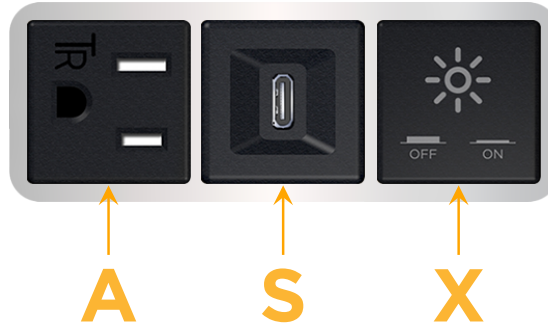

Bezel Finish: **CHROME (ABS)**

Custom Finishes Available M-POWER-3T-ASX-CRAB

Features:

Module/Port Options:

- A** Tamper Resistant AC Receptacle
- E** USB-A & USB-C (20W)
- M** Double USB-A (Fast Charging Ports - 18W)
- H** HDMI
- 6** CAT 6
- 12** RJ 12
- X** Switched AC
- Y** 3-Way Switch (Low Voltage)
- V** USB-C (45W High Speed Charging Port)
- S** USB-C (25W High Speed Charging Port)
- R** Switched AC (Rocker Switch)
- D** Dimmer Switch

Plug:

Supplied with Low Profile Flat 45° Angle 120 VAC Plug

Optional Standard Straight 120 VAC Plug

Optional Straight 120 VAC Pass-through Plug

- CLEAN, COMPACT DESIGN
- STREAMLINED
- LOW PROFILE
- SIDE-EXITING CORDS
- PLUG & PLAY
- 6' AC CORD & PLUG (FLAT PLUG STANDARD)
- CUSTOMIZABLE CONFIGURATIONS AND FINISHES
- UL LISTED FOR MOUNTING IN FURNITURE
- 15A

M-POWER-3T

AC POWER & DATA CONNECTIVITY SOLUTION

M-POWER-3T-ASX-CRAB

Specs:

Modules/Ports:

- A** Tamper Resistant AC Receptacle
- S** USB-C (25W High Speed Charging Port)
- X** Switched AC

TOP

Distributed by