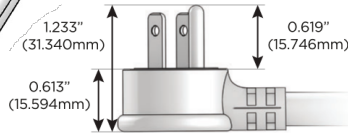

M-POWER-3T

AC POWER & DATA CONNECTIVITY SOLUTION

M-POWER-3T-ASX-CRAB

Specs:

Modules/Ports:

- A** Tamper Resistant AC Receptacle
- S** USB-C (25W High Speed Charging Port)
- X** Switched AC

TOP

Distributed by