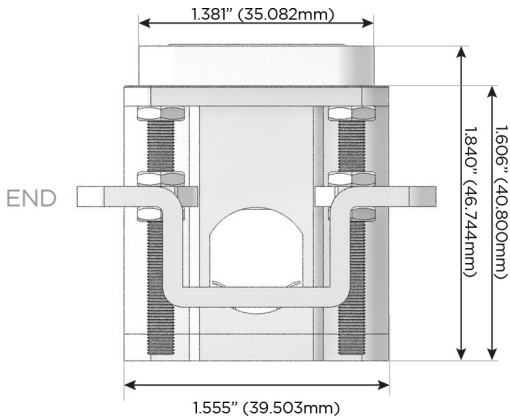

Plug:

Supplied with Low Profile Flat 45° Angle 120 VAC Plug

Optional Standard Straight 120 VAC Plug

Optional Straight 120 VAC Pass-through Plug

- CLEAN, COMPACT DESIGN
- STREAMLINED
- LOW PROFILE
- SIDE-EXITING CORDS
- PLUG & PLAY
- 6' AC CORD & PLUG (FLAT PLUG STANDARD)
- CUSTOMIZABLE CONFIGURATIONS AND FINISHES
- UL LISTED FOR MOUNTING IN FURNITURE
- 15A

M-POWER-3T

AC POWER & DATA CONNECTIVITY SOLUTION

M-POWER-3T-ASX-CRAB

Specs:

Modules/Ports:

- A** Tamper Resistant AC Receptacle
- S** USB-C (25W High Speed Charging Port)
- X** Switched AC

TOP

Distributed by