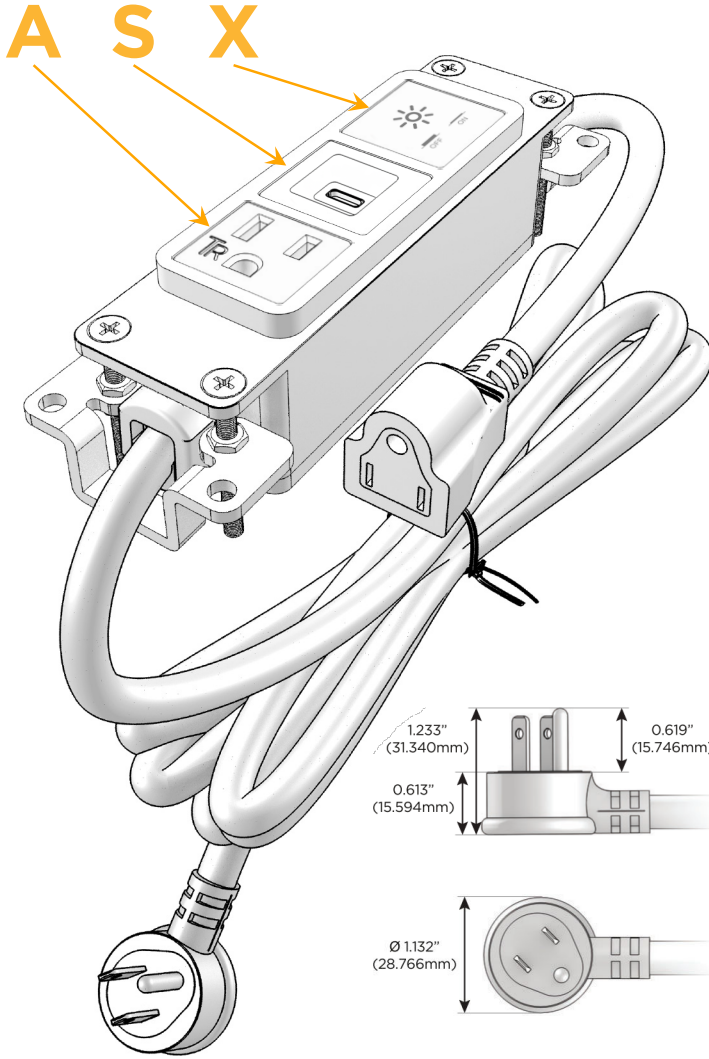

Bezel Finish: **CHROME (ABS)**

Custom Finishes Available M-POWER-3T-ASX-CRAB

Features:

Module/Port Options:

- A** Tamper Resistant AC Receptacle
- E** USB-A & USB-C (20W)
- M** Double USB-A (Fast Charging Ports - 18W)
- H** HDMI
- 6** CAT 6
- 12** RJ 12
- X** Switched AC
- Y** 3-Way Switch (Low Voltage)
- V** USB-C (45W High Speed Charging Port)
- S** USB-C (25W High Speed Charging Port)
- R** Switched AC (Rocker Switch)
- D** Dimmer Switch

Plug:

Supplied with Low Profile Flat 45° Angle 120 VAC Plug

Optional Standard Straight 120 VAC Plug

Optional Straight 120 VAC Pass-through Plug

- CLEAN, COMPACT DESIGN
- STREAMLINED
- LOW PROFILE
- SIDE-EXITING CORDS
- PLUG & PLAY
- 6' AC CORD & PLUG (FLAT PLUG STANDARD)
- CUSTOMIZABLE CONFIGURATIONS AND FINISHES
- UL LISTED FOR MOUNTING IN FURNITURE
- 15A

M-POWER-3T

AC POWER & DATA CONNECTIVITY SOLUTION

M-POWER-3T-ASX-CRAB

Specs:

Modules/Ports:

- A** Tamper Resistant AC Receptacle
- S** USB-C (25W High Speed Charging Port)
- X** Switched AC

TOP

Distributed by