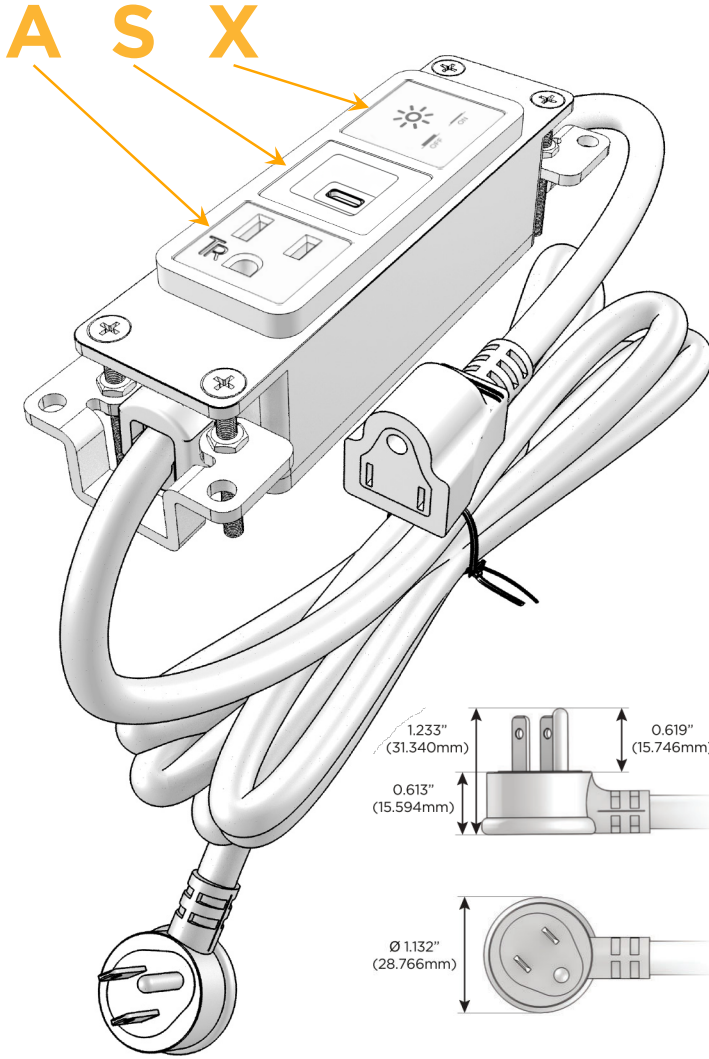

Bezel Finish: **CHAMPAGNE (ABS)**

Custom Finishes Available M-POWER-3T-ASX-CHAB

Features:

Module/Port Options:

- A** Tamper Resistant AC Receptacle
- E** USB-A & USB-C (20W)
- M** Double USB-A (Fast Charging Ports - 18W)
- H** HDMI
- 6** CAT 6
- 12** RJ 12
- X** Switched AC
- Y** 3-Way Switch (Low Voltage)
- V** USB-C (45W High Speed Charging Port)
- S** USB-C (25W High Speed Charging Port)
- R** Switched AC (Rocker Switch)
- D** Dimmer Switch

Plug:

Supplied with Low Profile Flat 45° Angle 120 VAC Plug

Optional Standard Straight 120 VAC Plug

Optional Straight 120 VAC Pass-through Plug

- CLEAN, COMPACT DESIGN
- STREAMLINED
- LOW PROFILE
- SIDE-EXITING CORDS
- PLUG & PLAY
- 6' AC CORD & PLUG (FLAT PLUG STANDARD)
- CUSTOMIZABLE CONFIGURATIONS AND FINISHES
- UL LISTED FOR MOUNTING IN FURNITURE
- 15A

M-POWER-3T

AC POWER & DATA CONNECTIVITY SOLUTION

M-POWER-3T-ASX-CHAB

Specs:

Modules/Ports:

- A** Tamper Resistant AC Receptacle
- S** USB-C (25W High Speed Charging Port)
- X** Switched AC

TOP

Distributed by