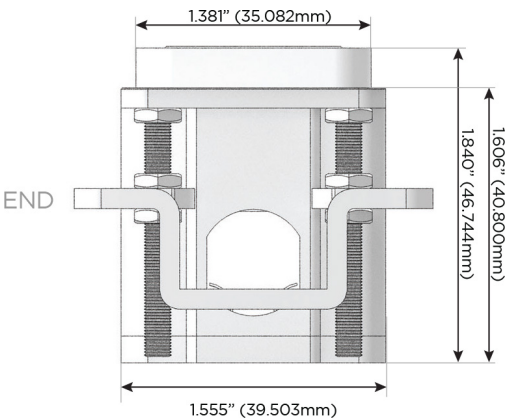

Plug:

Supplied with Low Profile Flat 45° Angle 120 VAC Plug

Optional Standard Straight 120 VAC Plug

Optional Straight 120 VAC Pass-through Plug

- CLEAN, COMPACT DESIGN
- STREAMLINED
- LOW PROFILE
- SIDE-EXITING CORDS
- PLUG & PLAY
- 6' AC CORD & PLUG (FLAT PLUG STANDARD)
- CUSTOMIZABLE CONFIGURATIONS AND FINISHES
- UL LISTED FOR MOUNTING IN FURNITURE
- 15A

M-POWER-3T

AC POWER & DATA CONNECTIVITY SOLUTION

M-POWER-3T-ASX-CHAB

Specs:

Modules/Ports:

- A** Tamper Resistant AC Receptacle
- S** USB-C (25W High Speed Charging Port)
- X** Switched AC

TOP

Distributed by