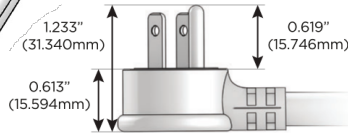

M-POWER-3T

AC POWER & DATA CONNECTIVITY SOLUTION

M-POWER-3T-ASX-CHAB

Specs:

Modules/Ports:

- A** Tamper Resistant AC Receptacle
- S** USB-C (25W High Speed Charging Port)
- X** Switched AC

TOP

Distributed by