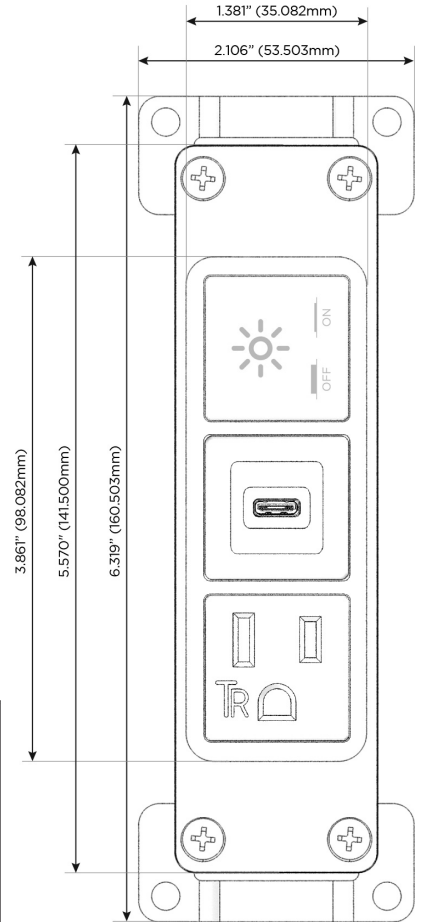

Bezel Finish: **CHAMPAGNE (ABS)**

Custom Finishes Available M-POWER-3T-ASX-CHAB

Features:

Module/Port Options:

- A** Tamper Resistant AC Receptacle
- E** USB-A & USB-C (20W)
- M** Double USB-A (Fast Charging Ports - 18W)
- H** HDMI
- 6** CAT 6
- 12** RJ 12
- X** Switched AC
- Y** 3-Way Switch (Low Voltage)
- V** USB-C (45W High Speed Charging Port)
- S** USB-C (25W High Speed Charging Port)
- R** Switched AC (Rocker Switch)
- D** Dimmer Switch

Plug:

Supplied with Low Profile Flat 45° Angle 120 VAC Plug

Optional Standard Straight 120 VAC Plug

Optional Straight 120 VAC Pass-through Plug

- CLEAN, COMPACT DESIGN
- STREAMLINED
- LOW PROFILE
- SIDE-EXITING CORDS
- PLUG & PLAY
- 6' AC CORD & PLUG (FLAT PLUG STANDARD)
- CUSTOMIZABLE CONFIGURATIONS AND FINISHES
- UL LISTED FOR MOUNTING IN FURNITURE
- 15A

M-POWER-3T

AC POWER & DATA CONNECTIVITY SOLUTION

M-POWER-3T-ASX-CHAB

Specs:

Modules/Ports:

- A** Tamper Resistant AC Receptacle
- S** USB-C (25W High Speed Charging Port)
- X** Switched AC

TOP

Distributed by