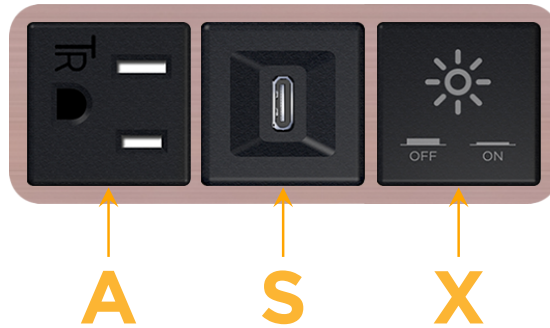

Bezel Finish: **CHAMPAGNE (ABS)**

Custom Finishes Available M-POWER-3T-ASX-CHAB

Features:

Module/Port Options:

- A** Tamper Resistant AC Receptacle
- E** USB-A & USB-C (20W)
- M** Double USB-A (Fast Charging Ports - 18W)
- H** HDMI
- 6** CAT 6
- 12** RJ 12
- X** Switched AC
- Y** 3-Way Switch (Low Voltage)
- V** USB-C (45W High Speed Charging Port)
- S** USB-C (25W High Speed Charging Port)
- R** Switched AC (Rocker Switch)
- D** Dimmer Switch

Plug:

Supplied with Low Profile Flat 45° Angle 120 VAC Plug

Optional Standard Straight 120 VAC Plug

Optional Straight 120 VAC Pass-through Plug

- CLEAN, COMPACT DESIGN
- STREAMLINED
- LOW PROFILE
- SIDE-EXITING CORDS
- PLUG & PLAY
- 6' AC CORD & PLUG (FLAT PLUG STANDARD)
- CUSTOMIZABLE CONFIGURATIONS AND FINISHES
- UL LISTED FOR MOUNTING IN FURNITURE
- 15A

M-POWER-3T

AC POWER & DATA CONNECTIVITY SOLUTION

M-POWER-3T-ASX-CHAB

Specs:

Modules/Ports:

- A** Tamper Resistant AC Receptacle
- S** USB-C (25W High Speed Charging Port)
- X** Switched AC

TOP

Distributed by