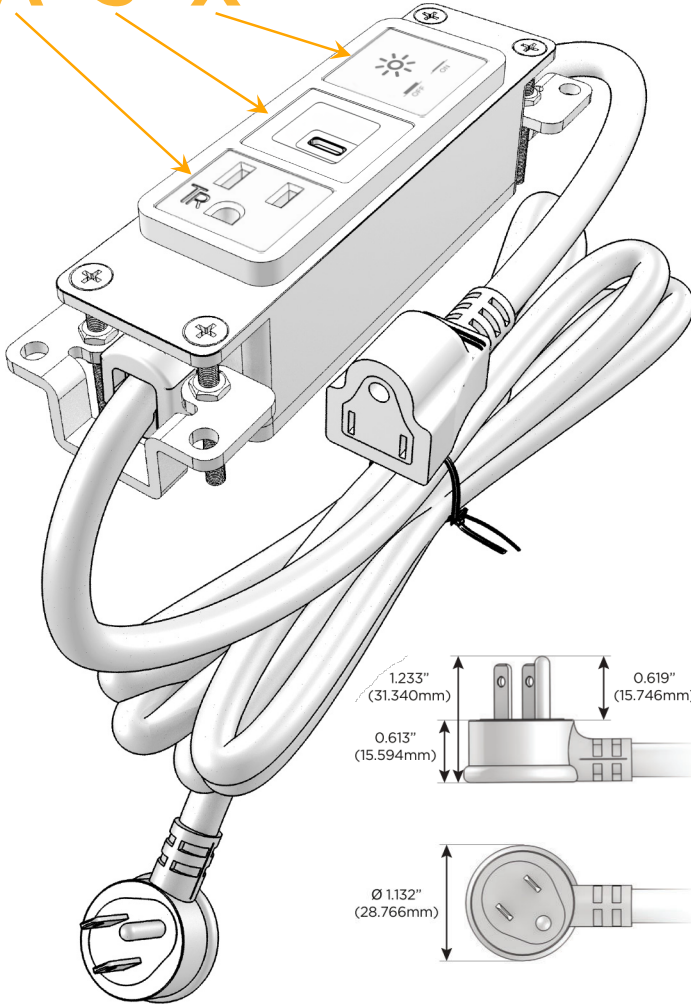

M-POWER-3T

AC POWER & DATA CONNECTIVITY SOLUTION

M-POWER-3T-ASX-BZAB

Specs:

Modules/Ports:

- **A** Tamper Resistant AC Receptacle
- **S** USB-C (25W High Speed Charging Port)
- **X** Switched AC

Distributed by

Mormax Company, Inc.

8 Westchester Plaza

Elmsford, NY 10523

914-699-0101

sales@mormax.com

mormax.com

A S X