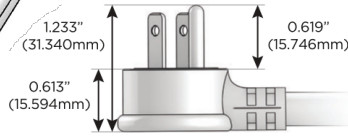

Mormax Company, Inc.

8 Westchester Plaza

Elmsford, NY 10523

914-699-0101

sales@mormax.com

mormax.com

A S X