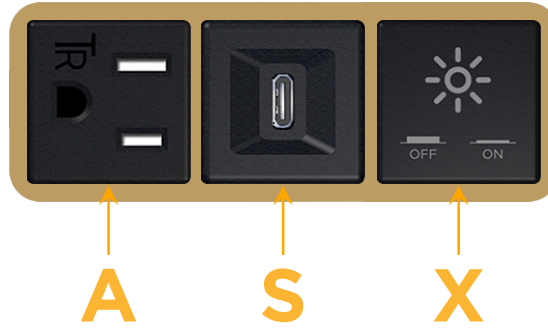

Bezel Finish: **STANDARD BRONZE (ABS)**

Custom Finishes Available M-POWER-3T-ASX-BZAB

Features:

Module/Port Options:

- A** Tamper Resistant AC Receptacle
- E** USB-A & USB-C (20W)
- M** Double USB-A (Fast Charging Ports - 18W)
- H** HDMI
- 6** CAT 6
- 12** RJ 12
- X** Switched AC
- Y** 3-Way Switch (Low Voltage)
- V** USB-C (45W High Speed Charging Port)
- S** USB-C (25W High Speed Charging Port)
- R** Switched AC (Rocker Switch)
- D** Dimmer Switch

Plug:

Supplied with Low Profile Flat 45° Angle 120 VAC Plug

Optional Standard Straight 120 VAC Plug

Optional Straight 120 VAC Pass-through Plug

- CLEAN, COMPACT DESIGN
- STREAMLINED
- LOW PROFILE
- SIDE-EXITING CORDS
- PLUG & PLAY
- 6' AC CORD & PLUG (FLAT PLUG STANDARD)
- CUSTOMIZABLE CONFIGURATIONS AND FINISHES
- UL LISTED FOR MOUNTING IN FURNITURE
- 15A

M-POWER-3T

AC POWER & DATA CONNECTIVITY SOLUTION

M-POWER-3T-ASX-BZAB

Specs:

Modules/Ports:

- A** Tamper Resistant AC Receptacle
- S** USB-C (25W High Speed Charging Port)
- X** Switched AC

Distributed by

Mormax Company, Inc.