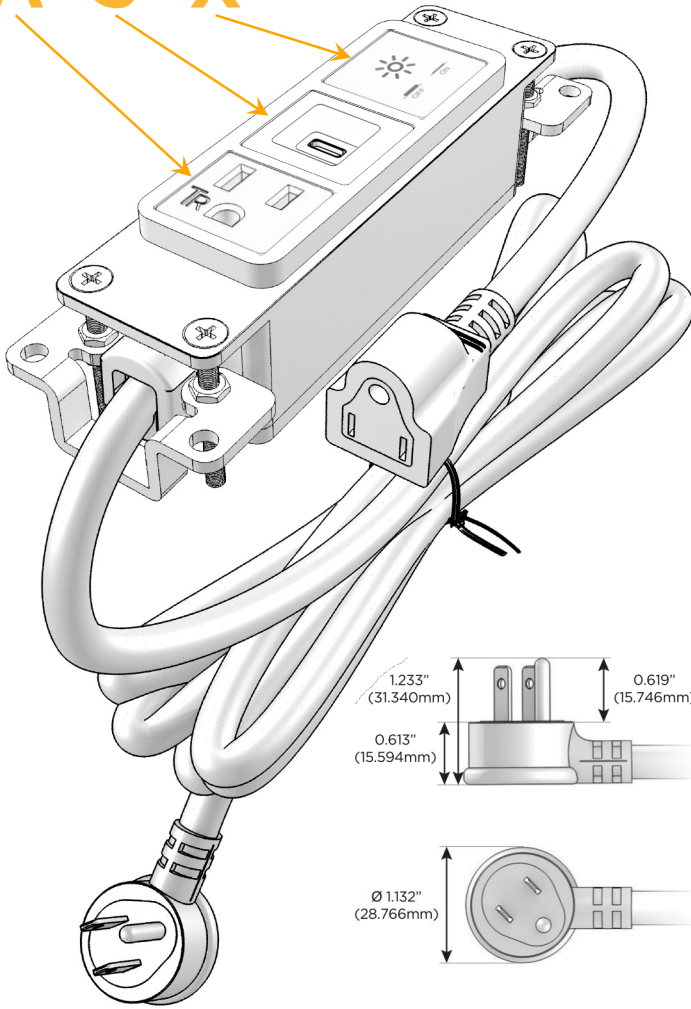

M-POWER-3T

AC POWER & DATA CONNECTIVITY SOLUTION

M-POWER-3T-ASX-BZ5AB

Specs:

Modules/Ports:

- **A** Tamper Resistant AC Receptacle
- **S** USB-C (25W High Speed Charging Port)
- **X** Switched AC

Distributed by

Mormax Company, Inc.

8 Westchester Plaza

Elmsford, NY 10523

914-699-0101

sales@mormax.com

mormax.com

A S X