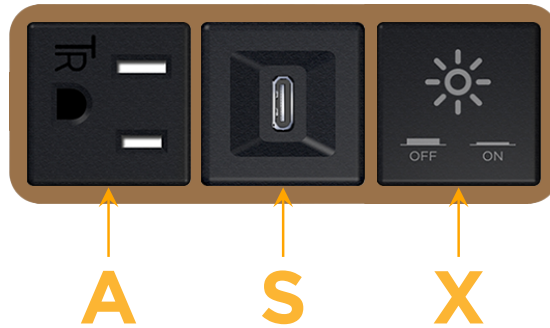

M-POWER-3T

AC POWER & DATA CONNECTIVITY SOLUTION

M-POWER-3T-ASX-BZ5AB

Distributed by

Mormax Company, Inc.

8 Westchester Plaza

Elmsford, NY 10523

914-699-0101

sales@mormax.com

mormax.com

Metro Light & Power's line of power & data solutions offers sophisticated design elements combined with greater ease of installation. Streamlined and low-profile, enhanced by side-exiting cords, our outlets advance the industry with their cutting edge look and feel. We believe flexibility is key, and we provide a variety of mounting options, including the ability to mount in limited spaces. Our outlets are available in many finishes and configurations, in addition to a custom color and finish capability for our clients.

Bezel Finish: **ARCHITECTURAL BRONZE (ABS)**

Custom Finishes Available M-POWER-3T-ASX-BZ5AB

Features:

Module/Port Options:

- **A** Tamper Resistant AC Receptacle
- **E** USB-A & USB-C (20W)
- **M** Double USB-A (Fast Charging Ports - 18W)
- **H** HDMI
- **6** CAT 6
- **12** RJ 12
- **X** Switched AC
- **Y** 3-Way Switch (Low Voltage)
- **V** USB-C (45W High Speed Charging Port)
- **S** USB-C (25W High Speed Charging Port)
- **R** Switched AC (Rocker Switch)
- **D** Dimmer Switch

Plug:

Supplied with Low Profile Flat 45° Angle 120 VAC Plug

Optional Standard Straight 120 VAC Plug

Optional Straight 120 VAC Pass-through Plug

- CLEAN, COMPACT DESIGN
- STREAMLINED
- LOW PROFILE
- SIDE-EXITING CORDS
- PLUG & PLAY
- 6' AC CORD & PLUG (FLAT PLUG STANDARD)
- CUSTOMIZABLE CONFIGURATIONS AND FINISHES
- UL LISTED FOR MOUNTING IN FURNITURE
- 15A