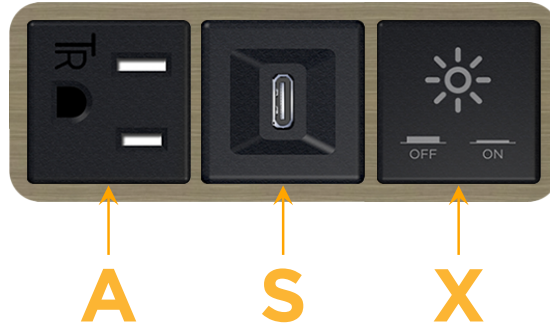

Bezel Finish: **ANTIQUED ARCHITECTURAL BRONZE (ABS)**

Custom Finishes Available M-POWER-3T-ASX-BZ5AAB

Features:

Module/Port Options:

- A** Tamper Resistant AC Receptacle
- E** USB-A & USB-C (20W)
- M** Double USB-A (Fast Charging Ports - 18W)
- H** HDMI
- 6** CAT 6
- 12** RJ 12
- X** Switched AC
- Y** 3-Way Switch (Low Voltage)
- V** USB-C (45W High Speed Charging Port)
- S** USB-C (25W High Speed Charging Port)
- R** Switched AC (Rocker Switch)
- D** Dimmer Switch

Plug:

Supplied with Low Profile Flat 45° Angle 120 VAC Plug

Optional Standard Straight 120 VAC Plug

Optional Straight 120 VAC Pass-through Plug

- CLEAN, COMPACT DESIGN
- STREAMLINED
- LOW PROFILE
- SIDE-EXITING CORDS
- PLUG & PLAY
- 6' AC CORD & PLUG (FLAT PLUG STANDARD)
- CUSTOMIZABLE CONFIGURATIONS AND FINISHES
- UL LISTED FOR MOUNTING IN FURNITURE
- 15A

M-POWER-3T

AC POWER & DATA CONNECTIVITY SOLUTION

M-POWER-3T-ASX-BZ5AAB

Specs:

Modules/Ports:

- A** Tamper Resistant AC Receptacle
- S** USB-C (25W High Speed Charging Port)
- X** Switched AC

Distributed by

Mormax Company, Inc.