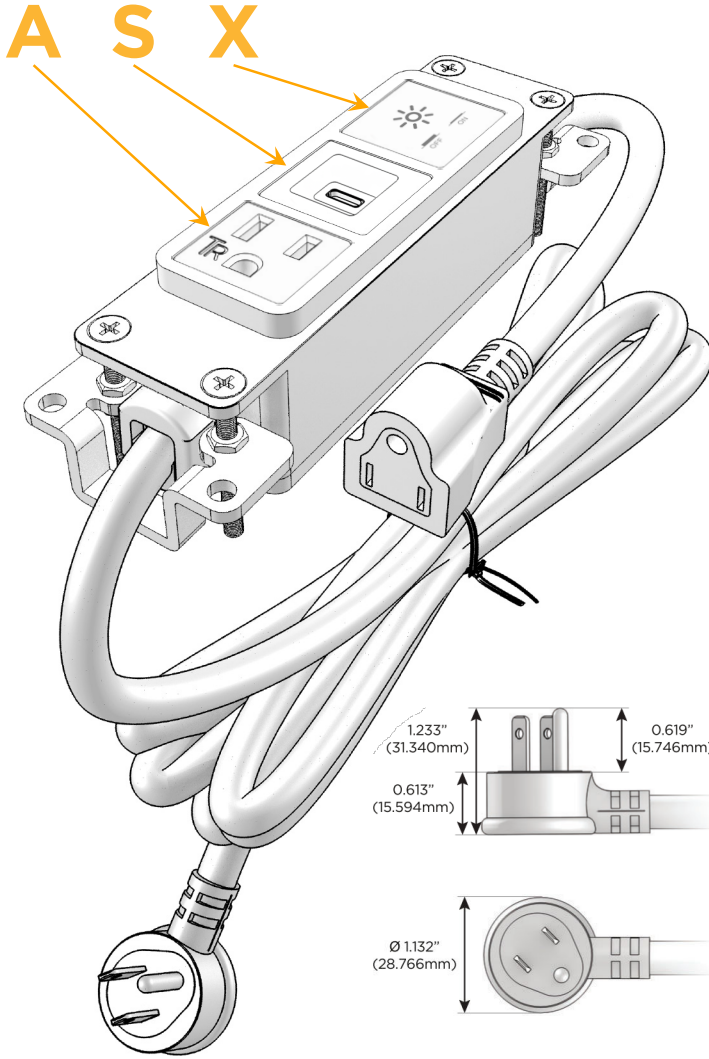

Bezel Finish: **ANTIQUED ARCHITECTURAL BRONZE (ABS)**

Custom Finishes Available M-POWER-3T-ASX-BZ5AAB

Features:

Module/Port Options:

- A** Tamper Resistant AC Receptacle
- E** USB-A & USB-C (20W)
- M** Double USB-A (Fast Charging Ports - 18W)
- H** HDMI
- 6** CAT 6
- 12** RJ 12
- X** Switched AC
- Y** 3-Way Switch (Low Voltage)
- V** USB-C (45W High Speed Charging Port)
- S** USB-C (25W High Speed Charging Port)
- R** Switched AC (Rocker Switch)
- D** Dimmer Switch

Plug:

Supplied with Low Profile Flat 45° Angle 120 VAC Plug

Optional Standard Straight 120 VAC Plug

Optional Straight 120 VAC Pass-through Plug

- CLEAN, COMPACT DESIGN
- STREAMLINED
- LOW PROFILE
- SIDE-EXITING CORDS
- PLUG & PLAY
- 6' AC CORD & PLUG (FLAT PLUG STANDARD)
- CUSTOMIZABLE CONFIGURATIONS AND FINISHES
- UL LISTED FOR MOUNTING IN FURNITURE
- 15A

M-POWER-3T

AC POWER & DATA CONNECTIVITY SOLUTION

M-POWER-3T-ASX-BZ5AAB

Specs:

Modules/Ports:

- A** Tamper Resistant AC Receptacle
- S** USB-C (25W High Speed Charging Port)
- X** Switched AC

Distributed by

Mormax Company, Inc.