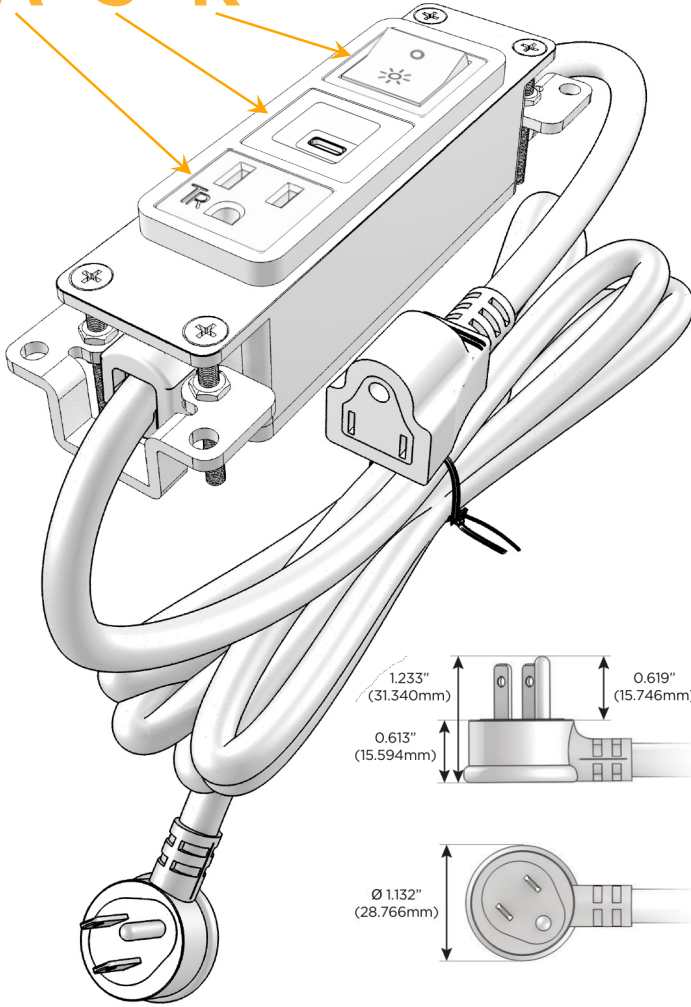

M-POWER-3T

AC POWER & DATA CONNECTIVITY SOLUTION

M-POWER-3T-ASR-S3AB

Specs:

Modules/Ports:

- **A** Tamper Resistant AC Receptacle
- **S** USB-C (25W High Speed Charging Port)
- **R** Switched AC (Rocker Switch)

Distributed by

Mormax Company, Inc.

8 Westchester Plaza

Elmsford, NY 10523

914-699-0101

sales@mormax.com

mormax.com

A S R