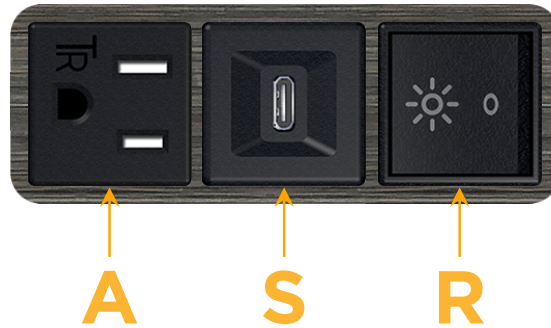

M-POWER-3T

AC POWER & DATA CONNECTIVITY SOLUTION

M-POWER-3T-ASR-S3AB

Distributed by

Mormax Company, Inc.

8 Westchester Plaza

Elmsford, NY 10523

914-699-0101

sales@mormax.com

mormax.com

Metro Light & Power's line of power & data solutions offers sophisticated design elements combined with greater ease of installation. Streamlined and low-profile, enhanced by side-exiting cords, our outlets advance the industry with their cutting edge look and feel. We believe flexibility is key, and we provide a variety of mounting options, including the ability to mount in limited spaces. Our outlets are available in many finishes and configurations, in addition to a custom color and finish capability for our clients.

Bezel Finish: **GUNMETAL (ABS)**

Custom Finishes Available M-POWER-3T-ASR-S3AB

Features:

Module/Port Options:

- **A** Tamper Resistant AC Receptacle
- **E** USB-A & USB-C (20W)
- **M** Double USB-A (Fast Charging Ports - 18W)
- **H** HDMI
- **6** CAT 6
- **12** RJ 12
- **X** Switched AC
- **Y** 3-Way Switch (Low Voltage)
- **V** USB-C (45W High Speed Charging Port)
- **S** USB-C (25W High Speed Charging Port)
- **R** Switched AC (Rocker Switch)
- **D** Dimmer Switch

Plug:

Supplied with Low Profile Flat 45° Angle 120 VAC Plug

Optional Standard Straight 120 VAC Plug

Optional Straight 120 VAC Pass-through Plug

- CLEAN, COMPACT DESIGN
- STREAMLINED
- LOW PROFILE
- SIDE-EXITING CORDS
- PLUG & PLAY
- 6' AC CORD & PLUG (FLAT PLUG STANDARD)
- CUSTOMIZABLE CONFIGURATIONS AND FINISHES
- UL LISTED FOR MOUNTING IN FURNITURE
- 15A