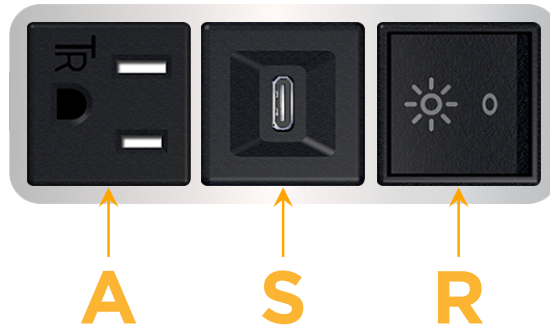

M-POWER-3T

AC POWER & DATA CONNECTIVITY SOLUTION

M-POWER-3T-ASR-CRAB

Distributed by

Mormax Company, Inc.

8 Westchester Plaza

Elmsford, NY 10523

914-699-0101

sales@mormax.com

mormax.com

Metro Light & Power's line of power & data solutions offers sophisticated design elements combined with greater ease of installation. Streamlined and low-profile, enhanced by side-exiting cords, our outlets advance the industry with their cutting edge look and feel. We believe flexibility is key, and we provide a variety of mounting options, including the ability to mount in limited spaces. Our outlets are available in many finishes and configurations, in addition to a custom color and finish capability for our clients.

Bezel Finish: **CHROME (ABS)**

Custom Finishes Available M-POWER-3T-ASR-CRAB

Features:

Module/Port Options:

- **A** Tamper Resistant AC Receptacle
- **E** USB-A & USB-C (20W)
- **M** Double USB-A (Fast Charging Ports - 18W)
- **H** HDMI
- **6** CAT 6
- **12** RJ 12
- **X** Switched AC
- **Y** 3-Way Switch (Low Voltage)
- **V** USB-C (45W High Speed Charging Port)
- **S** USB-C (25W High Speed Charging Port)
- **R** Switched AC (Rocker Switch)
- **D** Dimmer Switch

Plug:

Supplied with Low Profile Flat 45° Angle 120 VAC Plug

Optional Standard Straight 120 VAC Plug

Optional Straight 120 VAC Pass-through Plug

- CLEAN, COMPACT DESIGN
- STREAMLINED
- LOW PROFILE
- SIDE-EXITING CORDS
- PLUG & PLAY
- 6' AC CORD & PLUG (FLAT PLUG STANDARD)
- CUSTOMIZABLE CONFIGURATIONS AND FINISHES
- UL LISTED FOR MOUNTING IN FURNITURE
- 15A