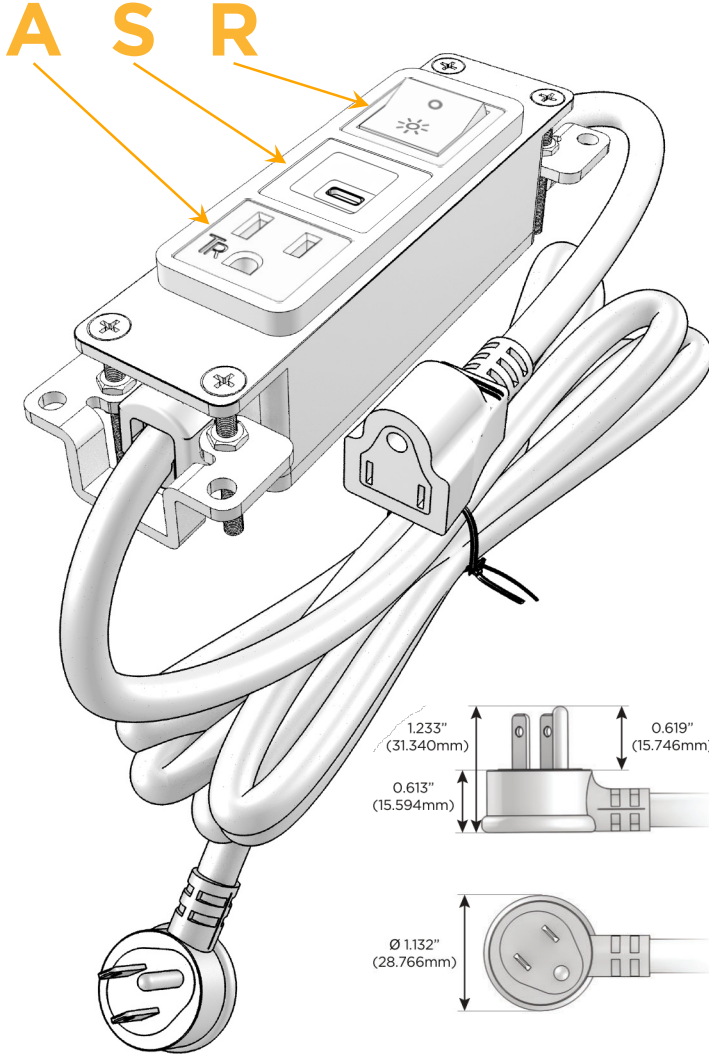

Bezel Finish: **ANTIQUED ARCHITECTURAL BRONZE (ABS)**

Custom Finishes Available M-POWER-3T-ASR-BZ5AAB

Features:

Module/Port Options:

- A** Tamper Resistant AC Receptacle
- E** USB-A & USB-C (20W)
- M** Double USB-A (Fast Charging Ports - 18W)
- H** HDMI
- 6** CAT 6
- 12** RJ 12
- X** Switched AC
- Y** 3-Way Switch (Low Voltage)
- V** USB-C (45W High Speed Charging Port)
- S** USB-C (25W High Speed Charging Port)
- R** Switched AC (Rocker Switch)
- D** Dimmer Switch

Plug:

Supplied with Low Profile Flat 45° Angle 120 VAC Plug

Optional Standard Straight 120 VAC Plug

Optional Straight 120 VAC Pass-through Plug

- CLEAN, COMPACT DESIGN
- STREAMLINED
- LOW PROFILE
- SIDE-EXITING CORDS
- PLUG & PLAY
- 6' AC CORD & PLUG (FLAT PLUG STANDARD)
- CUSTOMIZABLE CONFIGURATIONS AND FINISHES
- UL LISTED FOR MOUNTING IN FURNITURE
- 15A

M-POWER-3T

AC POWER & DATA CONNECTIVITY SOLUTION

M-POWER-3T-ASR-BZ5AAB

Specs:

Modules/Ports:

- A** Tamper Resistant AC Receptacle
- S** USB-C (25W High Speed Charging Port)
- R** Switched AC (Rocker Switch)