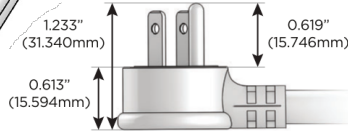

M-POWER-3T

AC POWER & DATA CONNECTIVITY SOLUTION

M-POWER-3T-ASR-BZ5AAB

Specs:

Modules/Ports:

- A** Tamper Resistant AC Receptacle
- S** USB-C (25W High Speed Charging Port)
- R** Switched AC (Rocker Switch)