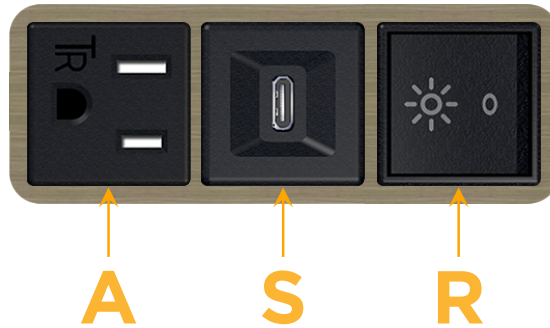

Bezel Finish: **ANTIQUED ARCHITECTURAL BRONZE (ABS)**

Custom Finishes Available M-POWER-3T-ASR-BZ5AAB

Features:

Module/Port Options:

- A** Tamper Resistant AC Receptacle
- E** USB-A & USB-C (20W)
- M** Double USB-A (Fast Charging Ports - 18W)
- H** HDMI
- 6** CAT 6
- 12** RJ 12
- X** Switched AC
- Y** 3-Way Switch (Low Voltage)
- V** USB-C (45W High Speed Charging Port)
- S** USB-C (25W High Speed Charging Port)
- R** Switched AC (Rocker Switch)
- D** Dimmer Switch

Plug:

Supplied with Low Profile Flat 45° Angle 120 VAC Plug

Optional Standard Straight 120 VAC Plug

Optional Straight 120 VAC Pass-through Plug

- CLEAN, COMPACT DESIGN
- STREAMLINED
- LOW PROFILE
- SIDE-EXITING CORDS
- PLUG & PLAY
- 6' AC CORD & PLUG (FLAT PLUG STANDARD)
- CUSTOMIZABLE CONFIGURATIONS AND FINISHES
- UL LISTED FOR MOUNTING IN FURNITURE
- 15A

M-POWER-3T

AC POWER & DATA CONNECTIVITY SOLUTION

M-POWER-3T-ASR-BZ5AAB

Specs:

Modules/Ports:

- A** Tamper Resistant AC Receptacle
- S** USB-C (25W High Speed Charging Port)
- R** Switched AC (Rocker Switch)