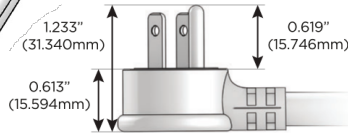

### Plug:

Supplied with Low Profile Flat 45° Angle 120 VAC Plug

Optional Standard Straight 120 VAC Plug

Optional Straight 120 VAC Pass-through Plug

- CLEAN, COMPACT DESIGN
- STREAMLINED
- LOW PROFILE
- SIDE-EXITING CORDS
- PLUG & PLAY
- 6' AC CORD & PLUG (FLAT PLUG STANDARD)
- CUSTOMIZABLE CONFIGURATIONS AND FINISHES
- UL LISTED FOR MOUNTING IN FURNITURE
- 15A

# M-POWER-3T

AC POWER & DATA CONNECTIVITY SOLUTION

M-POWER-3T-ASR-BRAB

Specs:

**Modules/Ports:**

- A** Tamper Resistant AC Receptacle
- S** USB-C (25W High Speed Charging Port)
- R** Switched AC (Rocker Switch)