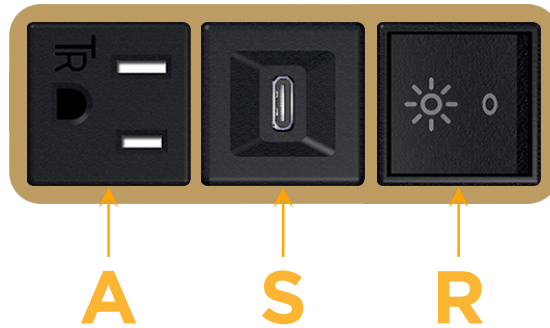

M-POWER-3T

AC POWER & DATA CONNECTIVITY SOLUTION

M-POWER-3T-ASR-BRAB

Distributed by

Mormax Company, Inc.

8 Westchester Plaza

Elmsford, NY 10523

914-699-0101

sales@mormax.com

mormax.com

Metro Light & Power's line of power & data solutions offers sophisticated design elements combined with greater ease of installation. Streamlined and low-profile, enhanced by side-exiting cords, our outlets advance the industry with their cutting edge look and feel. We believe flexibility is key, and we provide a variety of mounting options, including the ability to mount in limited spaces. Our outlets are available in many finishes and configurations, in addition to a custom color and finish capability for our clients.

Bezel Finish: **BRASS (ABS)**

Custom Finishes Available M-POWER-3T-ASR-BRAB

Features:

Module/Port Options:

- **A** Tamper Resistant AC Receptacle
- **E** USB-A & USB-C (20W)
- **M** Double USB-A (Fast Charging Ports - 18W)
- **H** HDMI
- **6** CAT 6
- **12** RJ 12
- **X** Switched AC
- **Y** 3-Way Switch (Low Voltage)
- **V** USB-C (45W High Speed Charging Port)
- **S** USB-C (25W High Speed Charging Port)
- **R** Switched AC (Rocker Switch)
- **D** Dimmer Switch

Plug:

Supplied with Low Profile Flat 45° Angle 120 VAC Plug

Optional Standard Straight 120 VAC Plug

Optional Straight 120 VAC Pass-through Plug

- CLEAN, COMPACT DESIGN
- STREAMLINED
- LOW PROFILE
- SIDE-EXITING CORDS
- PLUG & PLAY
- 6' AC CORD & PLUG (FLAT PLUG STANDARD)
- CUSTOMIZABLE CONFIGURATIONS AND FINISHES
- UL LISTED FOR MOUNTING IN FURNITURE
- 15A