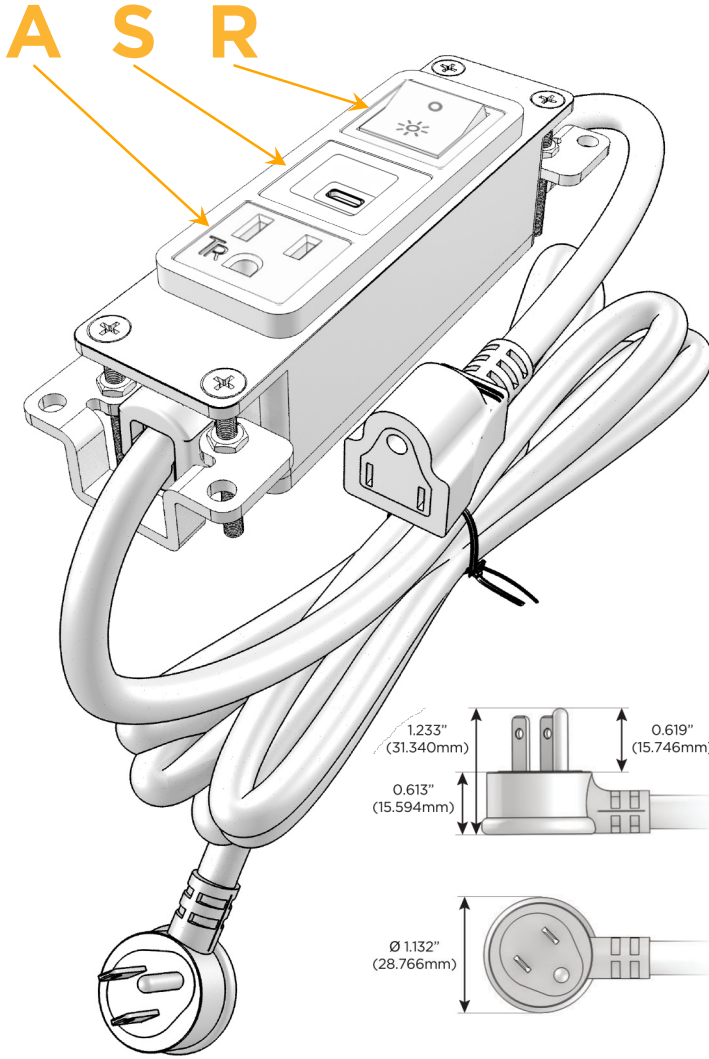

### Module/Port Options:

- A** Tamper Resistant AC Receptacle
- E** USB-A & USB-C (20W)
- M** Double USB-A (Fast Charging Ports - 18W)
- H** HDMI
- 6** CAT 6
- 12** RJ 12
- X** Switched AC
- Y** 3-Way Switch (Low Voltage)
- V** USB-C (45W High Speed Charging Port)
- S** USB-C (25W High Speed Charging Port)
- R** Switched AC (Rocker Switch)
- D** Dimmer Switch

### Plug:

Supplied with Low Profile Flat 45° Angle 120 VAC Plug

Optional Standard Straight 120 VAC Plug

Optional Straight 120 VAC Pass-through Plug

- CLEAN, COMPACT DESIGN
- STREAMLINED
- LOW PROFILE
- SIDE-EXITING CORDS
- PLUG & PLAY
- 6' AC CORD & PLUG (FLAT PLUG STANDARD)
- CUSTOMIZABLE CONFIGURATIONS AND FINISHES
- UL LISTED FOR MOUNTING IN FURNITURE
- 15A

# M-POWER-3T

AC POWER & DATA CONNECTIVITY SOLUTION

M-POWER-3T-ASR-BRAB

Specs:

**Modules/Ports:**

- A** Tamper Resistant AC Receptacle
- S** USB-C (25W High Speed Charging Port)
- R** Switched AC (Rocker Switch)