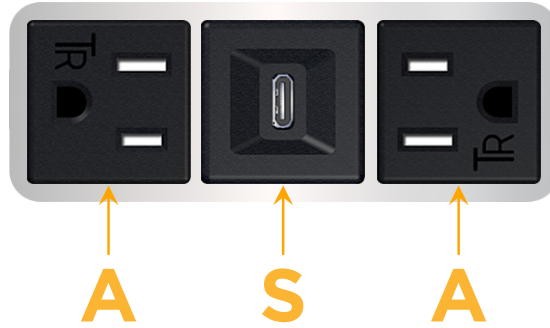

M-POWER-3T

AC POWER & DATA CONNECTIVITY SOLUTION

M-POWER-3T-ASA-CRAB

Distributed by

Mormax Company, Inc.

8 Westchester Plaza

Elmsford, NY 10523

914-699-0101

sales@mormax.com

mormax.com

Metro Light & Power's line of power & data solutions offers sophisticated design elements combined with greater ease of installation. Streamlined and low-profile, enhanced by side-exiting cords, our outlets advance the industry with their cutting edge look and feel. We believe flexibility is key, and we provide a variety of mounting options, including the ability to mount in limited spaces. Our outlets are available in many finishes and configurations, in addition to a custom color and finish capability for our clients.

Bezel Finish: **CHROME (ABS)**

Custom Finishes Available M-POWER-3T-ASA-CRAB

Features:

Module/Port Options:

- **A** Tamper Resistant AC Receptacle
- **E** USB-A & USB-C (20W)
- **M** Double USB-A (Fast Charging Ports - 18W)
- **H** HDMI
- **6** CAT 6
- **12** RJ 12
- **X** Switched AC
- **Y** 3-Way Switch (Low Voltage)
- **V** USB-C (45W High Speed Charging Port)
- **S** USB-C (25W High Speed Charging Port)
- **R** Switched AC (Rocker Switch)
- **D** Dimmer Switch

Plug:

- Supplied with Low Profile Flat 45° Angle 120 VAC Plug
- Optional Standard Straight 120 VAC Plug
- Optional Straight 120 VAC Pass-through Plug

- CLEAN, COMPACT DESIGN
- STREAMLINED
- LOW PROFILE
- SIDE-EXITING CORDS
- PLUG & PLAY
- 6' AC CORD & PLUG (FLAT PLUG STANDARD)
- CUSTOMIZABLE CONFIGURATIONS AND FINISHES
- UL LISTED FOR MOUNTING IN FURNITURE
- 15A