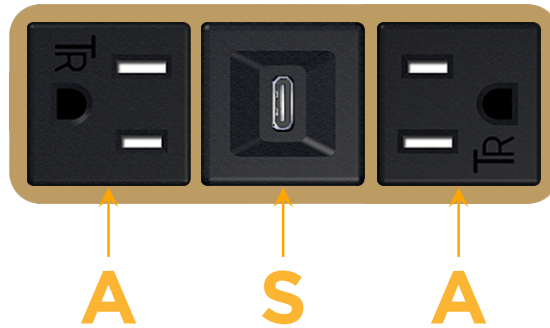

Bezel Finish: **STANDARD BRONZE (ABS)**

Custom Finishes Available M-POWER-3T-ASA-BZAB

Features:

Module/Port Options:

- A** Tamper Resistant AC Receptacle
- E** USB-A & USB-C (20W)
- M** Double USB-A (Fast Charging Ports - 18W)
- H** HDMI
- 6** CAT 6
- 12** RJ 12
- X** Switched AC
- Y** 3-Way Switch (Low Voltage)
- V** USB-C (45W High Speed Charging Port)
- S** USB-C (25W High Speed Charging Port)
- R** Switched AC (Rocker Switch)
- D** Dimmer Switch

Plug:

Supplied with Low Profile Flat 45° Angle 120 VAC Plug

Optional Standard Straight 120 VAC Plug

Optional Straight 120 VAC Pass-through Plug

- CLEAN, COMPACT DESIGN
- STREAMLINED
- LOW PROFILE
- SIDE-EXITING CORDS
- PLUG & PLAY
- 6' AC CORD & PLUG (FLAT PLUG STANDARD)
- CUSTOMIZABLE CONFIGURATIONS AND FINISHES
- UL LISTED FOR MOUNTING IN FURNITURE
- 15A

M-POWER-3T

AC POWER & DATA CONNECTIVITY SOLUTION

M-POWER-3T-ASA-BZAB

Specs:

Modules/Ports:

- A** Tamper Resistant AC Receptacle
- S** USB-C (25W High Speed Charging Port)

Distributed by

Mormax Company, Inc.