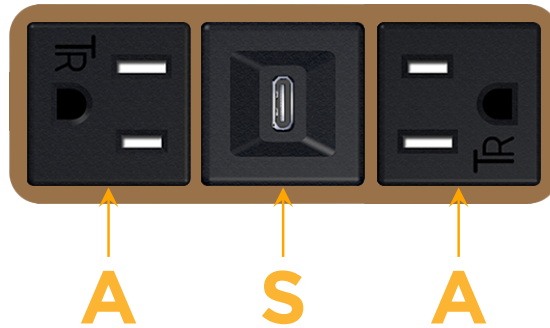

M-POWER-3T

AC POWER & DATA CONNECTIVITY SOLUTION

M-POWER-3T-ASA-BZ5AB

Distributed by

Mormax Company, Inc.

8 Westchester Plaza

Elmsford, NY 10523

914-699-0101

sales@mormax.com

mormax.com

Metro Light & Power's line of power & data solutions offers sophisticated design elements combined with greater ease of installation. Streamlined and low-profile, enhanced by side-exiting cords, our outlets advance the industry with their cutting edge look and feel. We believe flexibility is key, and we provide a variety of mounting options, including the ability to mount in limited spaces. Our outlets are available in many finishes and configurations, in addition to a custom color and finish capability for our clients.

Bezel Finish: **ARCHITECTURAL BRONZE (ABS)**

Custom Finishes Available M-POWER-3T-ASA-BZ5AB

Features:

Module/Port Options:

- **A** Tamper Resistant AC Receptacle
- **E** USB-A & USB-C (20W)
- **M** Double USB-A (Fast Charging Ports - 18W)
- **H** HDMI
- **6** CAT 6
- **12** RJ 12
- **X** Switched AC
- **Y** 3-Way Switch (Low Voltage)
- **V** USB-C (45W High Speed Charging Port)
- **S** USB-C (25W High Speed Charging Port)
- **R** Switched AC (Rocker Switch)
- **D** Dimmer Switch

Plug:

Supplied with Low Profile Flat 45° Angle 120 VAC Plug

Optional Standard Straight 120 VAC Plug

Optional Straight 120 VAC Pass-through Plug

- CLEAN, COMPACT DESIGN
- STREAMLINED
- LOW PROFILE
- SIDE-EXITING CORDS
- PLUG & PLAY
- 6' AC CORD & PLUG (FLAT PLUG STANDARD)
- CUSTOMIZABLE CONFIGURATIONS AND FINISHES
- UL LISTED FOR MOUNTING IN FURNITURE
- 15A