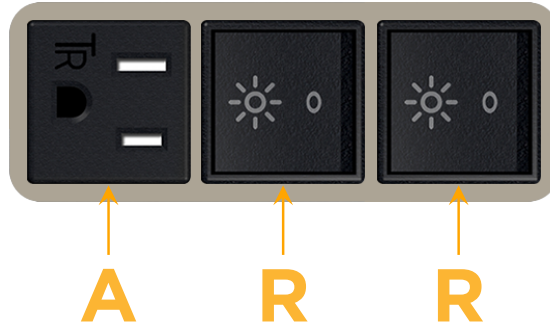

M-POWER-3T

AC POWER & DATA CONNECTIVITY SOLUTION

M-POWER-3T-ARR-SAB

Distributed by

Mormax Company, Inc.

8 Westchester Plaza

Elmsford, NY 10523

914-699-0101

sales@mormax.com

mormax.com

Metro Light & Power's line of power & data solutions offers sophisticated design elements combined with greater ease of installation. Streamlined and low-profile, enhanced by side-exiting cords, our outlets advance the industry with their cutting edge look and feel. We believe flexibility is key, and we provide a variety of mounting options, including the ability to mount in limited spaces. Our outlets are available in many finishes and configurations, in addition to a custom color and finish capability for our clients.

Bezel Finish: **SATIN NICKEL (ABS)**

Custom Finishes Available M-POWER-3T-ARR-SAB

Features:

Module/Port Options:

- **A** Tamper Resistant AC Receptacle
- **E** USB-A & USB-C (20W)
- **M** Double USB-A (Fast Charging Ports - 18W)
- **H** HDMI
- **6** CAT 6
- **12** RJ 12
- **X** Switched AC
- **Y** 3-Way Switch (Low Voltage)
- **V** USB-C (45W High Speed Charging Port)
- **S** USB-C (25W High Speed Charging Port)
- **R** Switched AC (Rocker Switch)
- **D** Dimmer Switch

Plug:

Supplied with Low Profile Flat 45° Angle 120 VAC Plug

Optional Standard Straight 120 VAC Plug

Optional Straight 120 VAC Pass-through Plug

- CLEAN, COMPACT DESIGN
- STREAMLINED
- LOW PROFILE
- SIDE-EXITING CORDS
- PLUG & PLAY
- 6' AC CORD & PLUG (FLAT PLUG STANDARD)
- CUSTOMIZABLE CONFIGURATIONS AND FINISHES
- UL LISTED FOR MOUNTING IN FURNITURE
- 15A