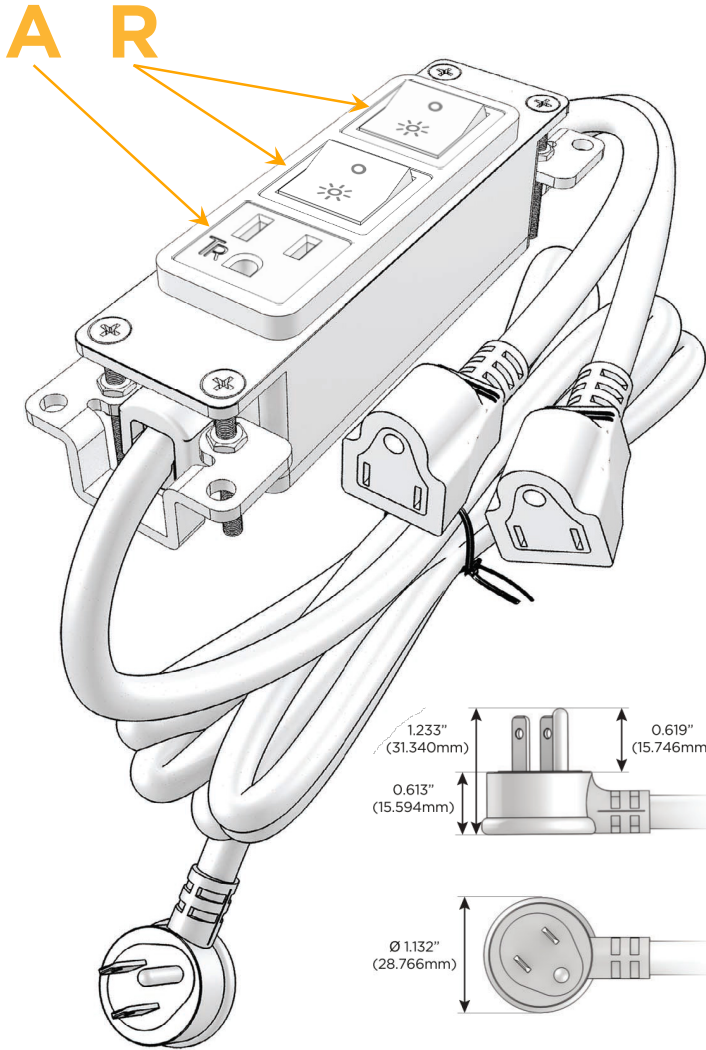

M-POWER-3T

AC POWER & DATA CONNECTIVITY SOLUTION

M-POWER-3T-ARR-SAB

Specs:

Modules/Ports:

- **A** Tamper Resistant AC Receptacle
- **R** Switched AC (Rocker Switch)

Distributed by

Mormax Company, Inc.

8 Westchester Plaza

Elmsford, NY 10523

914-699-0101

sales@mormax.com

mormax.com