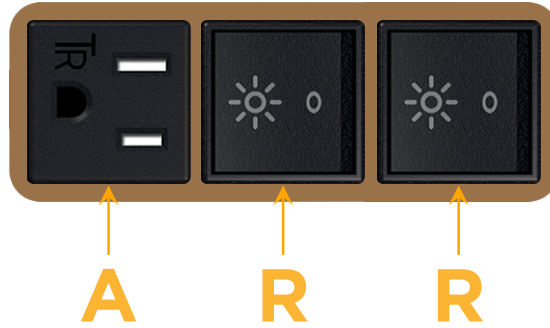

M-POWER-3T

AC POWER & DATA CONNECTIVITY SOLUTION

M-POWER-3T-ARR-BZ5AB

Distributed by

Mormax Company, Inc.

8 Westchester Plaza

Elmsford, NY 10523

914-699-0101

sales@mormax.com

mormax.com

Metro Light & Power's line of power & data solutions offers sophisticated design elements combined with greater ease of installation. Streamlined and low-profile, enhanced by side-exiting cords, our outlets advance the industry with their cutting edge look and feel. We believe flexibility is key, and we provide a variety of mounting options, including the ability to mount in limited spaces. Our outlets are available in many finishes and configurations, in addition to a custom color and finish capability for our clients.

Bezel Finish: **ARCHITECTURAL BRONZE (ABS)**

Custom Finishes Available M-POWER-3T-ARR-BZ5AB

Features:

Module/Port Options:

- **A** Tamper Resistant AC Receptacle
- **E** USB-A & USB-C (20W)
- **M** Double USB-A (Fast Charging Ports - 18W)
- **H** HDMI
- **6** CAT 6
- **12** RJ 12
- **X** Switched AC
- **Y** 3-Way Switch (Low Voltage)
- **V** USB-C (45W High Speed Charging Port)
- **S** USB-C (25W High Speed Charging Port)
- **R** Switched AC (Rocker Switch)
- **D** Dimmer Switch

Plug:

Supplied with Low Profile Flat 45° Angle 120 VAC Plug

Optional Standard Straight 120 VAC Plug

Optional Straight 120 VAC Pass-through Plug

- CLEAN, COMPACT DESIGN
- STREAMLINED
- LOW PROFILE
- SIDE-EXITING CORDS
- PLUG & PLAY
- 6' AC CORD & PLUG (FLAT PLUG STANDARD)
- CUSTOMIZABLE CONFIGURATIONS AND FINISHES
- UL LISTED FOR MOUNTING IN FURNITURE
- 15A