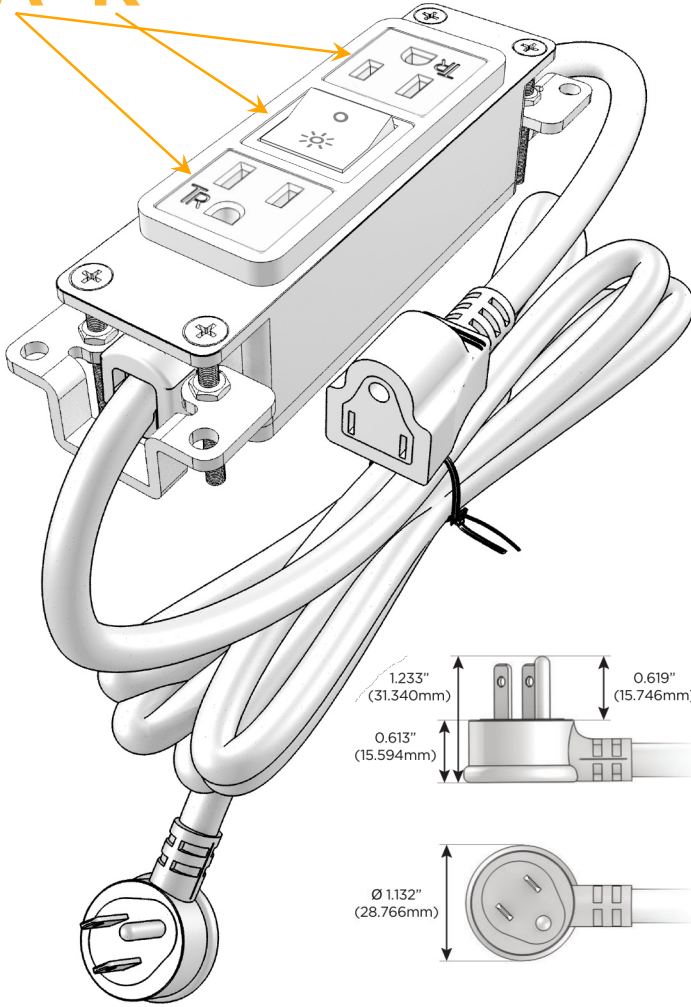

M-POWER-3T

AC POWER & DATA CONNECTIVITY SOLUTION

M-POWER-3T-ARA-WAB

Specs:

Modules/Ports:

- **A** Tamper Resistant AC Receptacle
- **R** Switched AC (Rocker Switch)

Distributed by

Mormax Company, Inc.

8 Westchester Plaza

Elmsford, NY 10523

914-699-0101

sales@mormax.com

mormax.com

A R