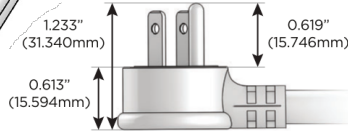

Mormax Company, Inc.

8 Westchester Plaza

Elmsford, NY 10523

914-699-0101

sales@mormax.com

mormax.com

A R