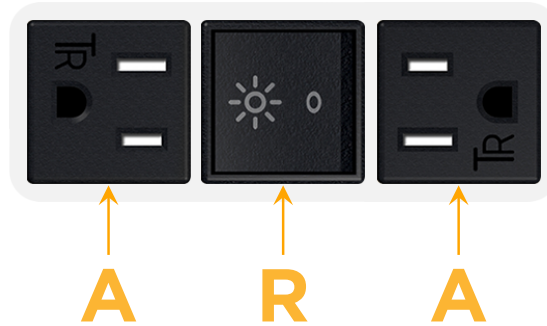

Bezel Finish: **WHITE (ABS)**

Custom Finishes Available M-POWER-3T-ARA-WAB

Features:

Module/Port Options:

- A** Tamper Resistant AC Receptacle
- E** USB-A & USB-C (20W)
- M** Double USB-A (Fast Charging Ports - 18W)
- H** HDMI
- 6** CAT 6
- 12** RJ 12
- X** Switched AC
- Y** 3-Way Switch (Low Voltage)
- V** USB-C (45W High Speed Charging Port)
- S** USB-C (25W High Speed Charging Port)
- R** Switched AC (Rocker Switch)
- D** Dimmer Switch

Plug:

Supplied with Low Profile Flat 45° Angle 120 VAC Plug

Optional Standard Straight 120 VAC Plug

Optional Straight 120 VAC Pass-through Plug

- CLEAN, COMPACT DESIGN
- STREAMLINED
- LOW PROFILE
- SIDE-EXITING CORDS
- PLUG & PLAY
- 6' AC CORD & PLUG (FLAT PLUG STANDARD)
- CUSTOMIZABLE CONFIGURATIONS AND FINISHES
- UL LISTED FOR MOUNTING IN FURNITURE
- 15A

M-POWER-3T

AC POWER & DATA CONNECTIVITY SOLUTION

M-POWER-3T-ARA-WAB

Specs:

Modules/Ports:

- A** Tamper Resistant AC Receptacle
- R** Switched AC (Rocker Switch)

Distributed by

Mormax Company, Inc.