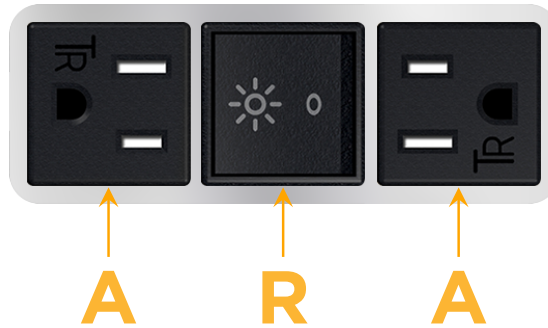

M-POWER-3T

AC POWER & DATA CONNECTIVITY SOLUTION

M-POWER-3T-ARA-SS8B

Distributed by

Mormax Company, Inc.

8 Westchester Plaza

Elmsford, NY 10523

914-699-0101

sales@mormax.com

mormax.com

Metro Light & Power's line of power & data solutions offers sophisticated design elements combined with greater ease of installation. Streamlined and low-profile, enhanced by side-exiting cords, our outlets advance the industry with their cutting edge look and feel. We believe flexibility is key, and we provide a variety of mounting options, including the ability to mount in limited spaces. Our outlets are available in many finishes and configurations, in addition to a custom color and finish capability for our clients.

Bezel Finish: **STAINLESS STEEL MIRROR FINISH**

Custom Finishes Available M-POWER-3T-ARA-SS8B

Features:

Module/Port Options:

- **A** Tamper Resistant AC Receptacle
- **E** USB-A & USB-C (20W)
- **M** Double USB-A (Fast Charging Ports - 18W)
- **H** HDMI
- **6** CAT 6
- **12** RJ 12
- **X** Switched AC
- **Y** 3-Way Switch (Low Voltage)
- **V** USB-C (45W High Speed Charging Port)
- **S** USB-C (25W High Speed Charging Port)
- **R** Switched AC (Rocker Switch)
- **D** Dimmer Switch

Plug:

Supplied with Low Profile Flat 45° Angle 120 VAC Plug

Optional Standard Straight 120 VAC Plug

Optional Straight 120 VAC Pass-through Plug

- CLEAN, COMPACT DESIGN
- STREAMLINED
- LOW PROFILE
- SIDE-EXITING CORDS
- PLUG & PLAY
- 6' AC CORD & PLUG (FLAT PLUG STANDARD)
- CUSTOMIZABLE CONFIGURATIONS AND FINISHES
- UL LISTED FOR MOUNTING IN FURNITURE
- 15A