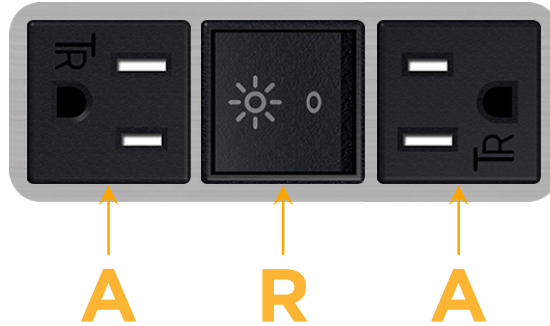

M-POWER-3T

AC POWER & DATA CONNECTIVITY SOLUTION

M-POWER-3T-ARA-SS4B

Distributed by

Mormax Company, Inc.

8 Westchester Plaza

Elmsford, NY 10523

914-699-0101

sales@mormax.com

mormax.com

Metro Light & Power's line of power & data solutions offers sophisticated design elements combined with greater ease of installation. Streamlined and low-profile, enhanced by side-exiting cords, our outlets advance the industry with their cutting edge look and feel. We believe flexibility is key, and we provide a variety of mounting options, including the ability to mount in limited spaces. Our outlets are available in many finishes and configurations, in addition to a custom color and finish capability for our clients.

Bezel Finish: **STAINLESS STEEL BRUSHED**

Custom Finishes Available M-POWER-3T-ARA-SS4B

Features:

Module/Port Options:

- **A** Tamper Resistant AC Receptacle
- **E** USB-A & USB-C (20W)
- **M** Double USB-A (Fast Charging Ports - 18W)
- **H** HDMI
- **6** CAT 6
- **12** RJ 12
- **X** Switched AC
- **Y** 3-Way Switch (Low Voltage)
- **V** USB-C (45W High Speed Charging Port)
- **S** USB-C (25W High Speed Charging Port)
- **R** Switched AC (Rocker Switch)
- **D** Dimmer Switch

Plug:

Supplied with Low Profile Flat 45° Angle 120 VAC Plug

Optional Standard Straight 120 VAC Plug

Optional Straight 120 VAC Pass-through Plug

- CLEAN, COMPACT DESIGN
- STREAMLINED
- LOW PROFILE
- SIDE-EXITING CORDS
- PLUG & PLAY
- 6' AC CORD & PLUG (FLAT PLUG STANDARD)
- CUSTOMIZABLE CONFIGURATIONS AND FINISHES
- UL LISTED FOR MOUNTING IN FURNITURE
- 15A