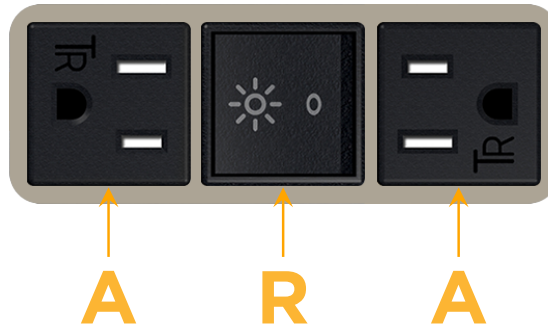

Bezel Finish: **SATIN NICKEL (ABS)**

Custom Finishes Available M-POWER-3T-ARA-SAB

Features:

Module/Port Options:

- A** Tamper Resistant AC Receptacle
- E** USB-A & USB-C (20W)
- M** Double USB-A (Fast Charging Ports - 18W)
- H** HDMI
- 6** CAT 6
- 12** RJ 12
- X** Switched AC
- Y** 3-Way Switch (Low Voltage)
- V** USB-C (45W High Speed Charging Port)
- S** USB-C (25W High Speed Charging Port)
- R** Switched AC (Rocker Switch)
- D** Dimmer Switch

Plug:

Supplied with Low Profile Flat 45° Angle 120 VAC Plug

Optional Standard Straight 120 VAC Plug

Optional Straight 120 VAC Pass-through Plug

- CLEAN, COMPACT DESIGN
- STREAMLINED
- LOW PROFILE
- SIDE-EXITING CORDS
- PLUG & PLAY
- 6' AC CORD & PLUG (FLAT PLUG STANDARD)
- CUSTOMIZABLE CONFIGURATIONS AND FINISHES
- UL LISTED FOR MOUNTING IN FURNITURE
- 15A

M-POWER-3T

AC POWER & DATA CONNECTIVITY SOLUTION

M-POWER-3T-ARA-SAB

Specs:

Modules/Ports:

- A** Tamper Resistant AC Receptacle
- R** Switched AC (Rocker Switch)

Distributed by

Mormax Company, Inc.