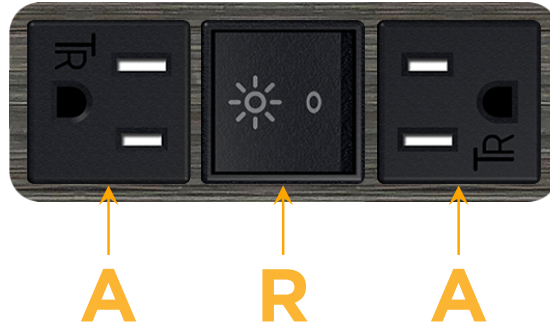

Bezel Finish: **GUNMETAL (ABS)**

Custom Finishes Available M-POWER-3T-ARA-S3AB

Features:

Module/Port Options:

- A** Tamper Resistant AC Receptacle
- E** USB-A & USB-C (20W)
- M** Double USB-A (Fast Charging Ports - 18W)
- H** HDMI
- 6** CAT 6
- 12** RJ 12
- X** Switched AC
- Y** 3-Way Switch (Low Voltage)
- V** USB-C (45W High Speed Charging Port)
- S** USB-C (25W High Speed Charging Port)
- R** Switched AC (Rocker Switch)
- D** Dimmer Switch

Plug:

Supplied with Low Profile Flat 45° Angle 120 VAC Plug

Optional Standard Straight 120 VAC Plug

Optional Straight 120 VAC Pass-through Plug

- CLEAN, COMPACT DESIGN
- STREAMLINED
- LOW PROFILE
- SIDE-EXITING CORDS
- PLUG & PLAY
- 6' AC CORD & PLUG (FLAT PLUG STANDARD)
- CUSTOMIZABLE CONFIGURATIONS AND FINISHES
- UL LISTED FOR MOUNTING IN FURNITURE
- 15A

M-POWER-3T

AC POWER & DATA CONNECTIVITY SOLUTION

M-POWER-3T-ARA-S3AB

Specs:

Modules/Ports:

- A** Tamper Resistant AC Receptacle
- R** Switched AC (Rocker Switch)

Distributed by

Mormax Company, Inc.