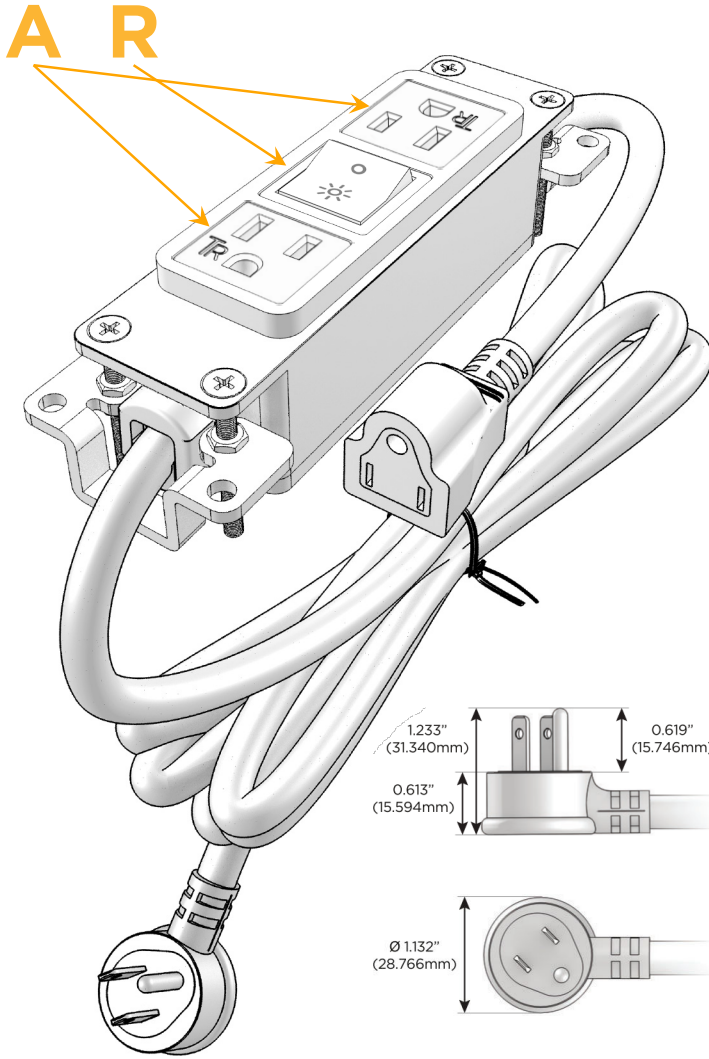

M-POWER-3T

AC POWER & DATA CONNECTIVITY SOLUTION

M-POWER-3T-ARA-S3AB

Specs:

Modules/Ports:

- **A** Tamper Resistant AC Receptacle
- **R** Switched AC (Rocker Switch)

Distributed by

Mormax Company, Inc.

8 Westchester Plaza

Elmsford, NY 10523

914-699-0101

sales@mormax.com

mormax.com