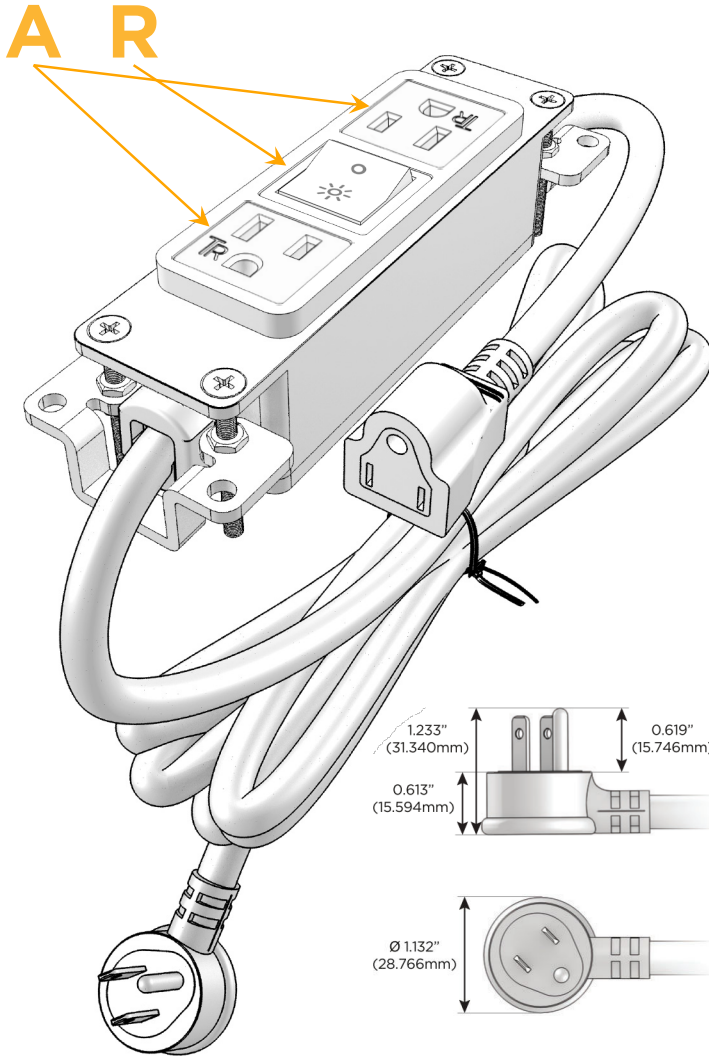

M-POWER-3T

AC POWER & DATA CONNECTIVITY SOLUTION

M-POWER-3T-ARA-CRAB

Specs:

Modules/Ports:

- **A** Tamper Resistant AC Receptacle
- **R** Switched AC (Rocker Switch)

Distributed by

Mormax Company, Inc.

8 Westchester Plaza

Elmsford, NY 10523

914-699-0101

sales@mormax.com

mormax.com