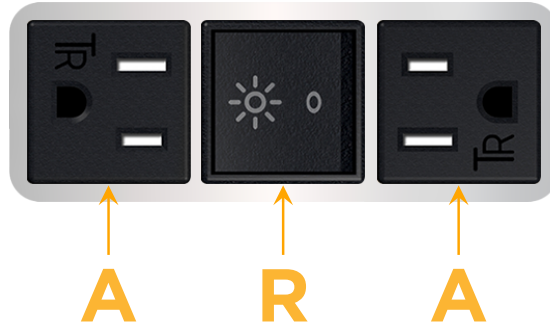

Bezel Finish: **CHROME (ABS)**

Custom Finishes Available M-POWER-3T-ARA-CRAB

Features:

Module/Port Options:

- A** Tamper Resistant AC Receptacle
- E** USB-A & USB-C (20W)
- M** Double USB-A (Fast Charging Ports - 18W)
- H** HDMI
- 6** CAT 6
- 12** RJ 12
- X** Switched AC
- Y** 3-Way Switch (Low Voltage)
- V** USB-C (45W High Speed Charging Port)
- S** USB-C (25W High Speed Charging Port)
- R** Switched AC (Rocker Switch)
- D** Dimmer Switch

Plug:

Supplied with Low Profile Flat 45° Angle 120 VAC Plug

Optional Standard Straight 120 VAC Plug

Optional Straight 120 VAC Pass-through Plug

- CLEAN, COMPACT DESIGN
- STREAMLINED
- LOW PROFILE
- SIDE-EXITING CORDS
- PLUG & PLAY
- 6' AC CORD & PLUG (FLAT PLUG STANDARD)
- CUSTOMIZABLE CONFIGURATIONS AND FINISHES
- UL LISTED FOR MOUNTING IN FURNITURE
- 15A

M-POWER-3T

AC POWER & DATA CONNECTIVITY SOLUTION

M-POWER-3T-ARA-CRAB

Specs:

Modules/Ports:

- A** Tamper Resistant AC Receptacle
- R** Switched AC (Rocker Switch)

Distributed by

Mormax Company, Inc.