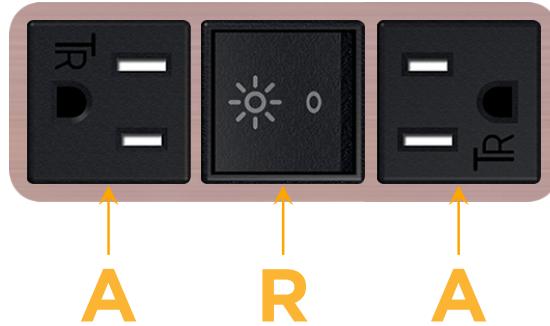

Bezel Finish: **CHAMPAGNE (ABS)**

Custom Finishes Available M-POWER-3T-ARA-CHAB

Features:

Module/Port Options:

- A** Tamper Resistant AC Receptacle
- E** USB-A & USB-C (20W)
- M** Double USB-A (Fast Charging Ports - 18W)
- H** HDMI
- 6** CAT 6
- 12** RJ 12
- X** Switched AC
- Y** 3-Way Switch (Low Voltage)
- V** USB-C (45W High Speed Charging Port)
- S** USB-C (25W High Speed Charging Port)
- R** Switched AC (Rocker Switch)
- D** Dimmer Switch

Plug:

Supplied with Low Profile Flat 45° Angle 120 VAC Plug

Optional Standard Straight 120 VAC Plug

Optional Straight 120 VAC Pass-through Plug

- CLEAN, COMPACT DESIGN
- STREAMLINED
- LOW PROFILE
- SIDE-EXITING CORDS
- PLUG & PLAY
- 6' AC CORD & PLUG (FLAT PLUG STANDARD)
- CUSTOMIZABLE CONFIGURATIONS AND FINISHES
- UL LISTED FOR MOUNTING IN FURNITURE
- 15A

M-POWER-3T

AC POWER & DATA CONNECTIVITY SOLUTION

M-POWER-3T-ARA-CHAB

Specs:

Modules/Ports:

- A** Tamper Resistant AC Receptacle
- R** Switched AC (Rocker Switch)

Distributed by

Mormax Company, Inc.