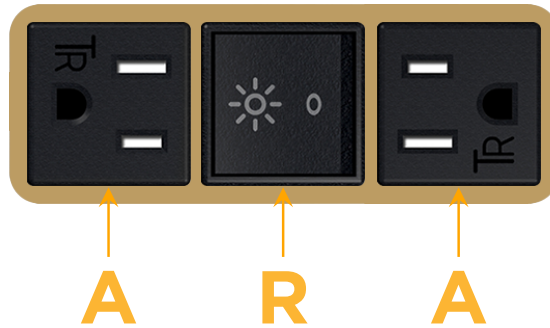

M-POWER-3T

AC POWER & DATA CONNECTIVITY SOLUTION

M-POWER-3T-ARA-BZAB

Distributed by

Mormax Company, Inc.

8 Westchester Plaza

Elmsford, NY 10523

914-699-0101

sales@mormax.com

mormax.com

Metro Light & Power's line of power & data solutions offers sophisticated design elements combined with greater ease of installation. Streamlined and low-profile, enhanced by side-exiting cords, our outlets advance the industry with their cutting edge look and feel. We believe flexibility is key, and we provide a variety of mounting options, including the ability to mount in limited spaces. Our outlets are available in many finishes and configurations, in addition to a custom color and finish capability for our clients.

Bezel Finish: **STANDARD BRONZE (ABS)**

Custom Finishes Available M-POWER-3T-ARA-BZAB

Features:

Module/Port Options:

- A Tamper Resistant AC Receptacle
- E USB-A & USB-C (20W)
- M Double USB-A (Fast Charging Ports - 18W)
- H HDMI
- 6 CAT 6
- 12 RJ 12
- X Switched AC
- Y 3-Way Switch (Low Voltage)
- V USB-C (45W High Speed Charging Port)
- S USB-C (25W High Speed Charging Port)
- R Switched AC (Rocker Switch)
- D Dimmer Switch

Plug:

- Supplied with Low Profile Flat 45° Angle 120 VAC Plug
- Optional Standard Straight 120 VAC Plug
- Optional Straight 120 VAC Pass-through Plug

- CLEAN, COMPACT DESIGN
- STREAMLINED
- LOW PROFILE
- SIDE-EXITING CORDS
- PLUG & PLAY
- 6' AC CORD & PLUG (FLAT PLUG STANDARD)
- CUSTOMIZABLE CONFIGURATIONS AND FINISHES
- UL LISTED FOR MOUNTING IN FURNITURE
- 15A