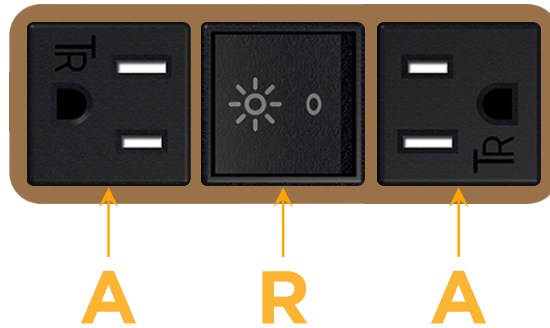

M-POWER-3T

AC POWER & DATA CONNECTIVITY SOLUTION

M-POWER-3T-ARA-BZ5AB

Distributed by

Mormax Company, Inc.

8 Westchester Plaza

Elmsford, NY 10523

914-699-0101

sales@mormax.com

mormax.com

Metro Light & Power's line of power & data solutions offers sophisticated design elements combined with greater ease of installation. Streamlined and low-profile, enhanced by side-exiting cords, our outlets advance the industry with their cutting edge look and feel. We believe flexibility is key, and we provide a variety of mounting options, including the ability to mount in limited spaces. Our outlets are available in many finishes and configurations, in addition to a custom color and finish capability for our clients.

Bezel Finish: **ARCHITECTURAL BRONZE (ABS)**

Custom Finishes Available M-POWER-3T-ARA-BZ5AB

Features:

Module/Port Options:

- **A** Tamper Resistant AC Receptacle
- **E** USB-A & USB-C (20W)
- **M** Double USB-A (Fast Charging Ports - 18W)
- **H** HDMI
- **6** CAT 6
- **12** RJ 12
- **X** Switched AC
- **Y** 3-Way Switch (Low Voltage)
- **V** USB-C (45W High Speed Charging Port)
- **S** USB-C (25W High Speed Charging Port)
- **R** Switched AC (Rocker Switch)
- **D** Dimmer Switch

Plug:

Supplied with Low Profile Flat 45° Angle 120 VAC Plug

Optional Standard Straight 120 VAC Plug

Optional Straight 120 VAC Pass-through Plug

- CLEAN, COMPACT DESIGN
- STREAMLINED
- LOW PROFILE
- SIDE-EXITING CORDS
- PLUG & PLAY
- 6' AC CORD & PLUG (FLAT PLUG STANDARD)
- CUSTOMIZABLE CONFIGURATIONS AND FINISHES
- UL LISTED FOR MOUNTING IN FURNITURE
- 15A