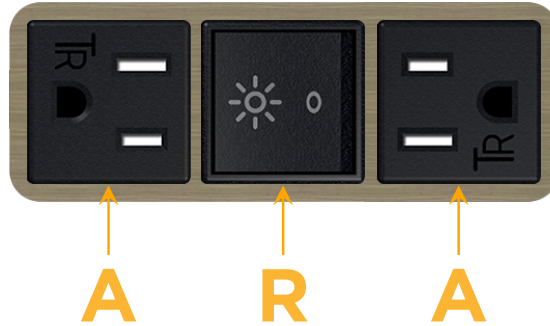

Bezel Finish: **ANTIQUED ARCHITECTURAL BRONZE (ABS)**

Custom Finishes Available M-POWER-3T-ARA-BZ5AAB

Features:

Module/Port Options:

- A** Tamper Resistant AC Receptacle
- E** USB-A & USB-C (20W)
- M** Double USB-A (Fast Charging Ports - 18W)
- H** HDMI
- 6** CAT 6
- 12** RJ 12
- X** Switched AC
- Y** 3-Way Switch (Low Voltage)
- V** USB-C (45W High Speed Charging Port)
- S** USB-C (25W High Speed Charging Port)
- R** Switched AC (Rocker Switch)
- D** Dimmer Switch

Plug:

Supplied with Low Profile Flat 45° Angle 120 VAC Plug

Optional Standard Straight 120 VAC Plug

Optional Straight 120 VAC Pass-through Plug

- CLEAN, COMPACT DESIGN
- STREAMLINED
- LOW PROFILE
- SIDE-EXITING CORDS
- PLUG & PLAY
- 6' AC CORD & PLUG (FLAT PLUG STANDARD)
- CUSTOMIZABLE CONFIGURATIONS AND FINISHES
- UL LISTED FOR MOUNTING IN FURNITURE
- 15A

M-POWER-3T

AC POWER & DATA CONNECTIVITY SOLUTION

M-POWER-3T-ARA-BZ5AAB

Specs:

Modules/Ports:

- A** Tamper Resistant AC Receptacle
- R** Switched AC (Rocker Switch)

Distributed by

Mormax Company, Inc.