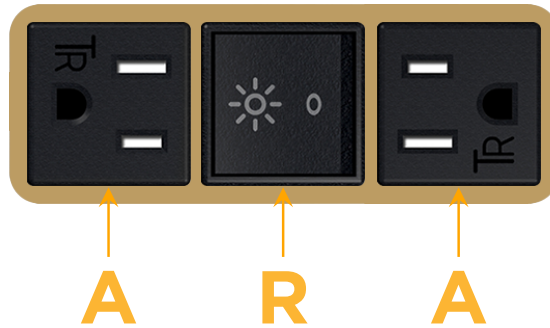

Bezel Finish: **BRASS (ABS)**

Custom Finishes Available M-POWER-3T-ARA-BRAB

Features:

Module/Port Options:

- A** Tamper Resistant AC Receptacle
- E** USB-A & USB-C (20W)
- M** Double USB-A (Fast Charging Ports - 18W)
- H** HDMI
- 6** CAT 6
- 12** RJ 12
- X** Switched AC
- Y** 3-Way Switch (Low Voltage)
- V** USB-C (45W High Speed Charging Port)
- S** USB-C (25W High Speed Charging Port)
- R** Switched AC (Rocker Switch)
- D** Dimmer Switch

Plug:

Supplied with Low Profile Flat 45° Angle 120 VAC Plug

Optional Standard Straight 120 VAC Plug

Optional Straight 120 VAC Pass-through Plug

- CLEAN, COMPACT DESIGN
- STREAMLINED
- LOW PROFILE
- SIDE-EXITING CORDS
- PLUG & PLAY
- 6' AC CORD & PLUG (FLAT PLUG STANDARD)
- CUSTOMIZABLE CONFIGURATIONS AND FINISHES
- UL LISTED FOR MOUNTING IN FURNITURE
- 15A

M-POWER-3T

AC POWER & DATA CONNECTIVITY SOLUTION

M-POWER-3T-ARA-BRAB

Specs:

Modules/Ports:

- A** Tamper Resistant AC Receptacle
- R** Switched AC (Rocker Switch)

Distributed by

Mormax Company, Inc.