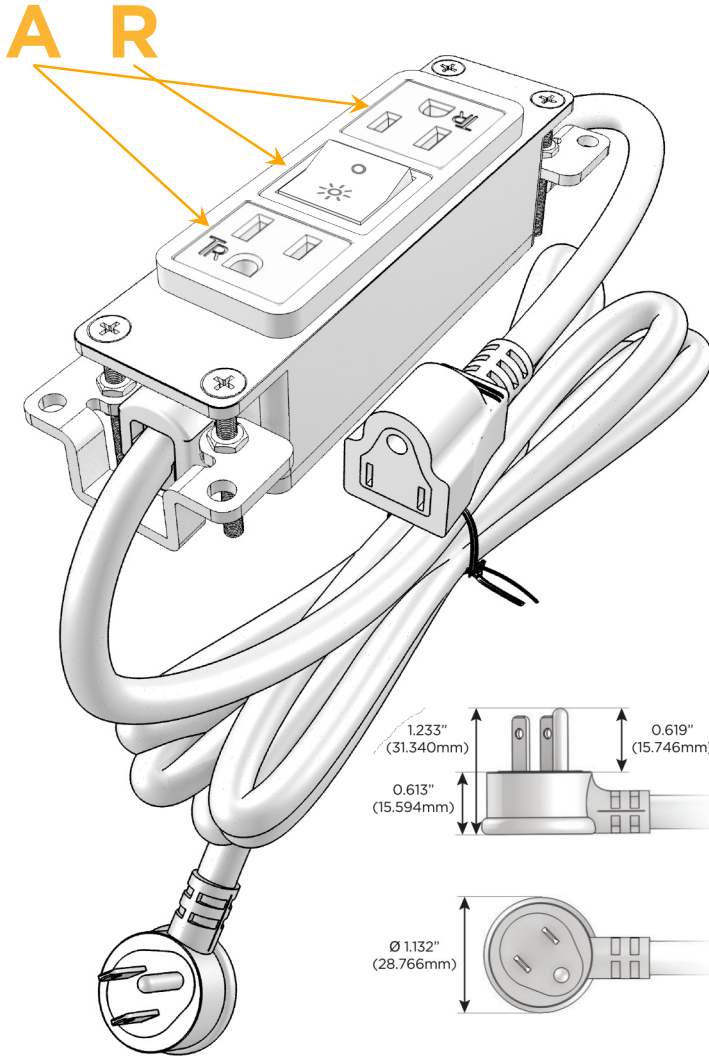

M-POWER-3T

AC POWER & DATA CONNECTIVITY SOLUTION

M-POWER-3T-ARA-BRAAB

Specs:

Modules/Ports:

- **A** Tamper Resistant AC Receptacle
- **R** Switched AC (Rocker Switch)

Distributed by

Mormax Company, Inc.

8 Westchester Plaza

Elmsford, NY 10523

914-699-0101

sales@mormax.com

mormax.com