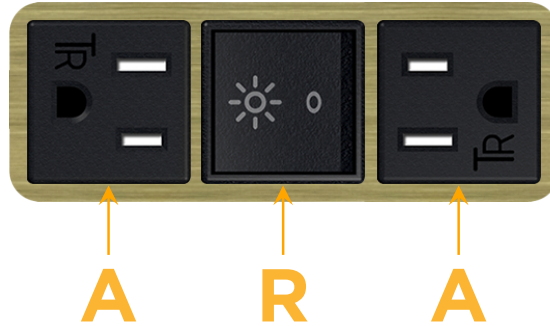

M-POWER-3T

AC POWER & DATA CONNECTIVITY SOLUTION

M-POWER-3T-ARA-BRAAB

Distributed by

Mormax Company, Inc.

8 Westchester Plaza

Elmsford, NY 10523

914-699-0101

sales@mormax.com

mormax.com

Metro Light & Power's line of power & data solutions offers sophisticated design elements combined with greater ease of installation. Streamlined and low-profile, enhanced by side-exiting cords, our outlets advance the industry with their cutting edge look and feel. We believe flexibility is key, and we provide a variety of mounting options, including the ability to mount in limited spaces. Our outlets are available in many finishes and configurations, in addition to a custom color and finish capability for our clients.

Bezel Finish: **BRASS ANTIQUED (ABS)**

Custom Finishes Available M-POWER-3T-ARA-BRAAB

Features:

Module/Port Options:

- **A** Tamper Resistant AC Receptacle
- **E** USB-A & USB-C (20W)
- **M** Double USB-A (Fast Charging Ports - 18W)
- **H** HDMI
- **6** CAT 6
- **12** RJ 12
- **X** Switched AC
- **Y** 3-Way Switch (Low Voltage)
- **V** USB-C (45W High Speed Charging Port)
- **S** USB-C (25W High Speed Charging Port)
- **R** Switched AC (Rocker Switch)
- **D** Dimmer Switch

Plug:

Supplied with Low Profile Flat 45° Angle 120 VAC Plug

Optional Standard Straight 120 VAC Plug

Optional Straight 120 VAC Pass-through Plug

- CLEAN, COMPACT DESIGN
- STREAMLINED
- LOW PROFILE
- SIDE-EXITING CORDS
- PLUG & PLAY
- 6' AC CORD & PLUG (FLAT PLUG STANDARD)
- CUSTOMIZABLE CONFIGURATIONS AND FINISHES
- UL LISTED FOR MOUNTING IN FURNITURE
- 15A