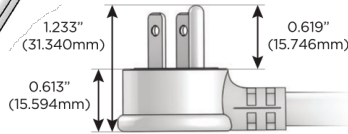

M-POWER-3T

AC POWER & DATA CONNECTIVITY SOLUTION

M-POWER-3T-ARA-BRAAB

Specs:

Modules/Ports:

- **A** Tamper Resistant AC Receptacle
- **R** Switched AC (Rocker Switch)

Distributed by

Mormax Company, Inc.

8 Westchester Plaza

Elmsford, NY 10523

914-699-0101

sales@mormax.com

mormax.com

TOP