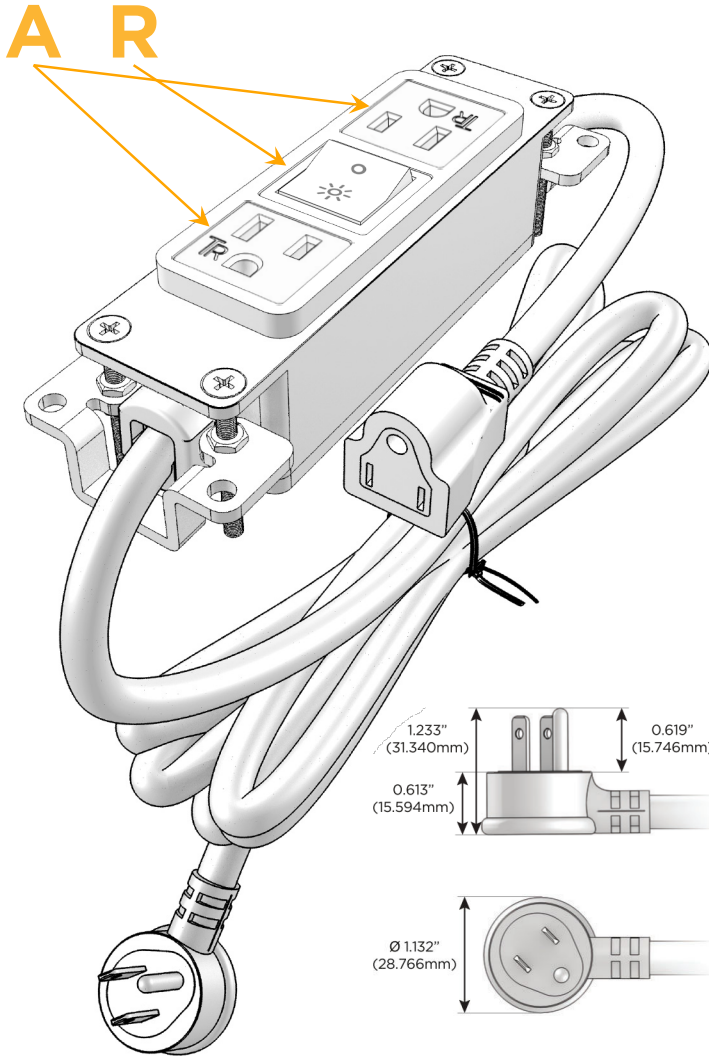

M-POWER-3T

AC POWER & DATA CONNECTIVITY SOLUTION

M-POWER-3T-ARA-BR4B

Specs:

Modules/Ports:

- **A** Tamper Resistant AC Receptacle
- **R** Switched AC (Rocker Switch)

Distributed by

Mormax Company, Inc.

8 Westchester Plaza

Elmsford, NY 10523

914-699-0101

sales@mormax.com

mormax.com