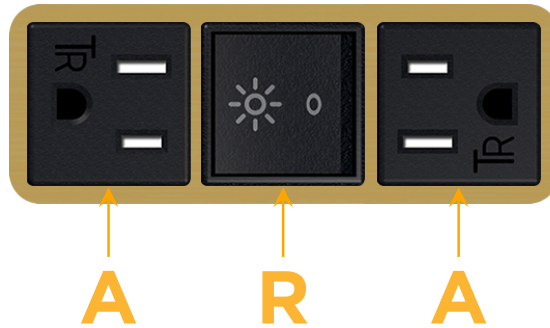

M-POWER-3T

AC POWER & DATA CONNECTIVITY SOLUTION

M-POWER-3T-ARA-BR4B

Distributed by

Mormax Company, Inc.

8 Westchester Plaza

Elmsford, NY 10523

914-699-0101

sales@mormax.com

mormax.com

Metro Light & Power's line of power & data solutions offers sophisticated design elements combined with greater ease of installation. Streamlined and low-profile, enhanced by side-exiting cords, our outlets advance the industry with their cutting edge look and feel. We believe flexibility is key, and we provide a variety of mounting options, including the ability to mount in limited spaces. Our outlets are available in many finishes and configurations, in addition to a custom color and finish capability for our clients.

Bezel Finish: **SOLID BRASS BRUSHED**

Custom Finishes Available M-POWER-3T-ARA-BR4B

Features:

Module/Port Options:

- **A** Tamper Resistant AC Receptacle
- **E** USB-A & USB-C (20W)
- **M** Double USB-A (Fast Charging Ports - 18W)
- **H** HDMI
- **6** CAT 6
- **12** RJ 12
- **X** Switched AC
- **Y** 3-Way Switch (Low Voltage)
- **V** USB-C (45W High Speed Charging Port)
- **S** USB-C (25W High Speed Charging Port)
- **R** Switched AC (Rocker Switch)
- **D** Dimmer Switch

Plug:

- Supplied with Low Profile Flat 45° Angle 120 VAC Plug
- Optional Standard Straight 120 VAC Plug
- Optional Straight 120 VAC Pass-through Plug

- CLEAN, COMPACT DESIGN
- STREAMLINED
- LOW PROFILE
- SIDE-EXITING CORDS
- PLUG & PLAY
- 6' AC CORD & PLUG (FLAT PLUG STANDARD)
- CUSTOMIZABLE CONFIGURATIONS AND FINISHES
- UL LISTED FOR MOUNTING IN FURNITURE
- 15A