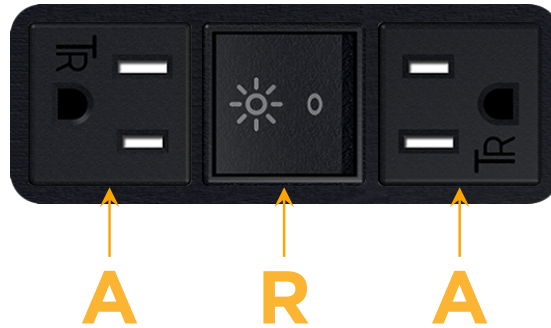

Bezel Finish: **BLACK (ABS)**

Custom Finishes Available M-POWER-3T-ARA-BAB

Features:

Module/Port Options:

- A** Tamper Resistant AC Receptacle
- E** USB-A & USB-C (20W)
- M** Double USB-A (Fast Charging Ports - 18W)
- H** HDMI
- 6** CAT 6
- 12** RJ 12
- X** Switched AC
- Y** 3-Way Switch (Low Voltage)
- V** USB-C (45W High Speed Charging Port)
- S** USB-C (25W High Speed Charging Port)
- R** Switched AC (Rocker Switch)
- D** Dimmer Switch

Plug:

Supplied with Low Profile Flat 45° Angle 120 VAC Plug

Optional Standard Straight 120 VAC Plug

Optional Straight 120 VAC Pass-through Plug

- CLEAN, COMPACT DESIGN
- STREAMLINED
- LOW PROFILE
- SIDE-EXITING CORDS
- PLUG & PLAY
- 6' AC CORD & PLUG (FLAT PLUG STANDARD)
- CUSTOMIZABLE CONFIGURATIONS AND FINISHES
- UL LISTED FOR MOUNTING IN FURNITURE
- 15A

M-POWER-3T

AC POWER & DATA CONNECTIVITY SOLUTION

M-POWER-3T-ARA-BAB

Specs:

Modules/Ports:

- A** Tamper Resistant AC Receptacle
- R** Switched AC (Rocker Switch)

Distributed by

Mormax Company, Inc.