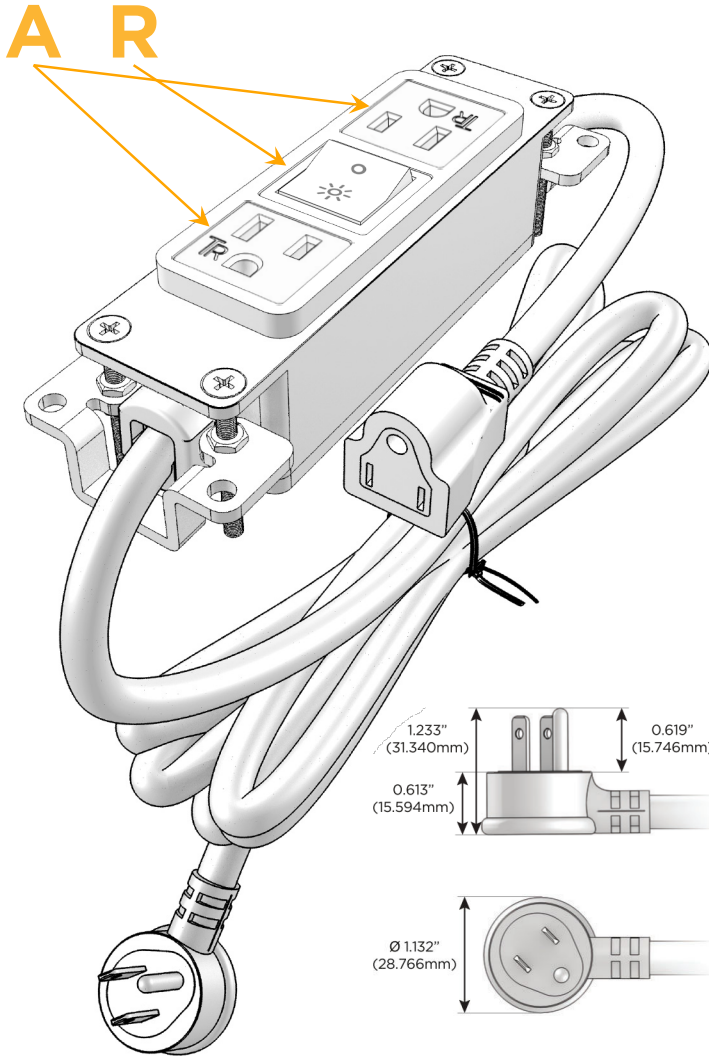

M-POWER-3T

AC POWER & DATA CONNECTIVITY SOLUTION

M-POWER-3T-ARA-BAB

Specs:

Modules/Ports:

- **A** Tamper Resistant AC Receptacle
- **R** Switched AC (Rocker Switch)

Distributed by

Mormax Company, Inc.

8 Westchester Plaza

Elmsford, NY 10523

914-699-0101

sales@mormax.com

mormax.com