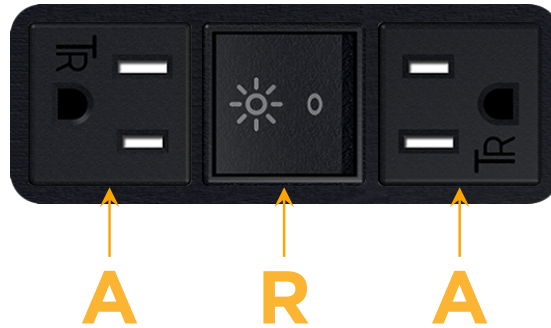

M-POWER-3T

AC POWER & DATA CONNECTIVITY SOLUTION

M-POWER-3T-ARA-B2AB

Distributed by

Mormax Company, Inc.

8 Westchester Plaza

Elmsford, NY 10523

914-699-0101

sales@mormax.com

mormax.com

Metro Light & Power's line of power & data solutions offers sophisticated design elements combined with greater ease of installation. Streamlined and low-profile, enhanced by side-exiting cords, our outlets advance the industry with their cutting edge look and feel. We believe flexibility is key, and we provide a variety of mounting options, including the ability to mount in limited spaces. Our outlets are available in many finishes and configurations, in addition to a custom color and finish capability for our clients.

Bezel Finish: **SATIN BLACK (ABS)**

Custom Finishes Available M-POWER-3T-ARA-B2AB

Features:

Module/Port Options:

- **A** Tamper Resistant AC Receptacle
- **E** USB-A & USB-C (20W)
- **M** Double USB-A (Fast Charging Ports - 18W)
- **H** HDMI
- **6** CAT 6
- **12** RJ 12
- **X** Switched AC
- **Y** 3-Way Switch (Low Voltage)
- **V** USB-C (45W High Speed Charging Port)
- **S** USB-C (25W High Speed Charging Port)
- **R** Switched AC (Rocker Switch)
- **D** Dimmer Switch

Plug:

Supplied with Low Profile Flat 45° Angle 120 VAC Plug

Optional Standard Straight 120 VAC Plug

Optional Straight 120 VAC Pass-through Plug

- CLEAN, COMPACT DESIGN
- STREAMLINED
- LOW PROFILE
- SIDE-EXITING CORDS
- PLUG & PLAY
- 6' AC CORD & PLUG (FLAT PLUG STANDARD)
- CUSTOMIZABLE CONFIGURATIONS AND FINISHES
- UL LISTED FOR MOUNTING IN FURNITURE
- 15A