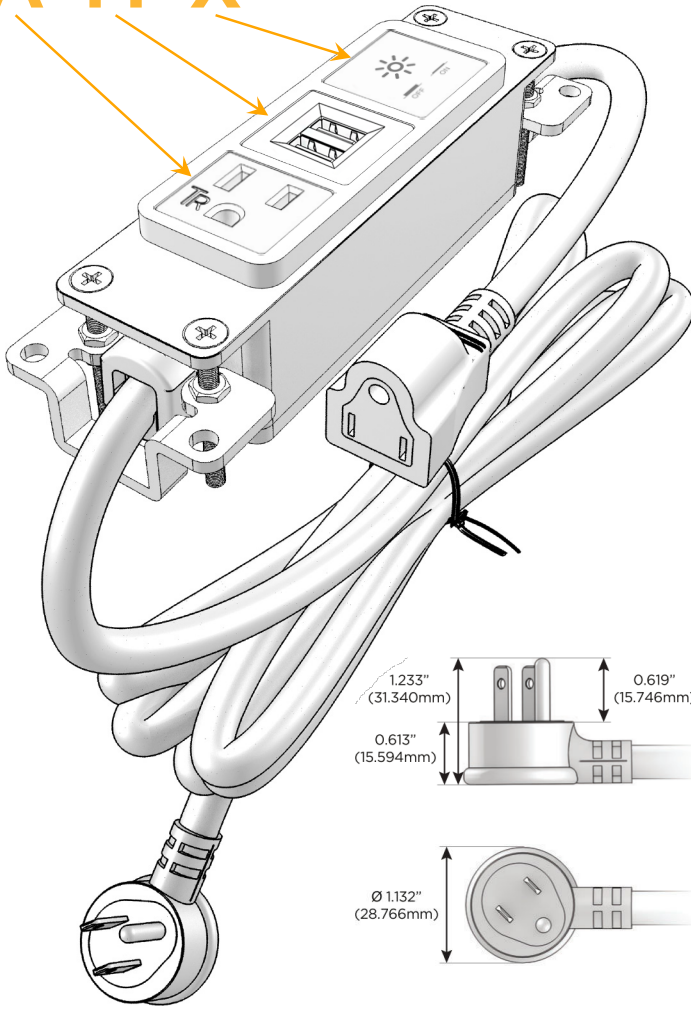

Bezel Finish: **WHITE (ABS)**

Custom Finishes Available M-POWER-3T-AMX-WAB

Features:

**Module/Port Options:**

- A** Tamper Resistant AC Receptacle
- E** USB-A & USB-C (20W)
- M** Double USB-A (Fast Charging Ports - 18W)
- H** HDMI
- 6** CAT 6
- 12** RJ 12
- X** Switched AC
- Y** 3-Way Switch (Low Voltage)
- V** USB-C (45W High Speed Charging Port)
- S** USB-C (25W High Speed Charging Port)
- R** Switched AC (Rocker Switch)
- D** Dimmer Switch

**Plug:**

Supplied with Low Profile Flat 45° Angle 120 VAC Plug

Optional Standard Straight 120 VAC Plug

Optional Straight 120 VAC Pass-through Plug

- CLEAN, COMPACT DESIGN
- STREAMLINED
- LOW PROFILE
- SIDE-EXITING CORDS
- PLUG & PLAY
- 6' AC CORD & PLUG (FLAT PLUG STANDARD)
- CUSTOMIZABLE CONFIGURATIONS AND FINISHES
- UL LISTED FOR MOUNTING IN FURNITURE
- 15A

# M-POWER-3T

AC POWER & DATA CONNECTIVITY SOLUTION

M-POWER-3T-AMX-WAB

Specs:

**Modules/Ports:**

- A** Tamper Resistant AC Receptacle
- M** Double USB-A (Fast Charging Ports - 18W)
- X** Switched AC

**A M X**