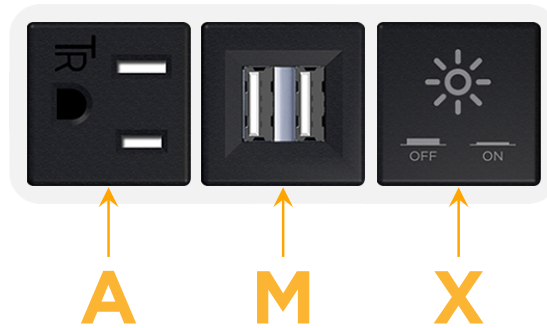

Bezel Finish: **WHITE (ABS)**

Custom Finishes Available M-POWER-3T-AMX-WAB

Features:

**Module/Port Options:**

- A** Tamper Resistant AC Receptacle
- E** USB-A & USB-C (20W)
- M** Double USB-A (Fast Charging Ports - 18W)
- H** HDMI
- 6** CAT 6
- 12** RJ 12
- X** Switched AC
- Y** 3-Way Switch (Low Voltage)
- V** USB-C (45W High Speed Charging Port)
- S** USB-C (25W High Speed Charging Port)
- R** Switched AC (Rocker Switch)
- D** Dimmer Switch

**Plug:**

Supplied with Low Profile Flat 45° Angle 120 VAC Plug

Optional Standard Straight 120 VAC Plug

Optional Straight 120 VAC Pass-through Plug

- CLEAN, COMPACT DESIGN
- STREAMLINED
- LOW PROFILE
- SIDE-EXITING CORDS
- PLUG & PLAY
- 6' AC CORD & PLUG (FLAT PLUG STANDARD)
- CUSTOMIZABLE CONFIGURATIONS AND FINISHES
- UL LISTED FOR MOUNTING IN FURNITURE
- 15A

# M-POWER-3T

AC POWER & DATA CONNECTIVITY SOLUTION

M-POWER-3T-AMX-WAB

Specs:

**Modules/Ports:**

- A** Tamper Resistant AC Receptacle
- M** Double USB-A (Fast Charging Ports - 18W)
- X** Switched AC

**A M X**