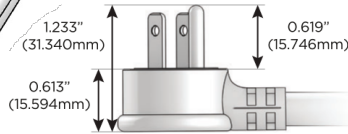

# M-POWER-3T

AC POWER & DATA CONNECTIVITY SOLUTION

M-POWER-3T-AMX-WAB

Specs:

**Modules/Ports:**

- A** Tamper Resistant AC Receptacle
- M** Double USB-A (Fast Charging Ports - 18W)
- X** Switched AC

**A M X**