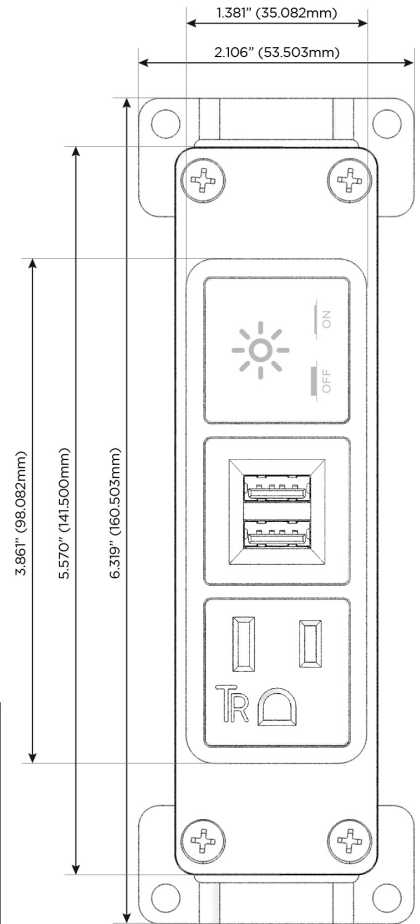

M-POWER-3T

AC POWER & DATA CONNECTIVITY SOLUTION

M-POWER-3T-AMX-WAB

Specs:

Modules/Ports:

- **A** Tamper Resistant AC Receptacle
- **M** Double USB-A (Fast Charging Ports - 18W)
- **X** Switched AC

A M X

TOP

Distributed by

Mormax Company, Inc.

8 Westchester Plaza

Elmsford, NY 10523

914-699-0101

sales@mormax.com

mormax.com