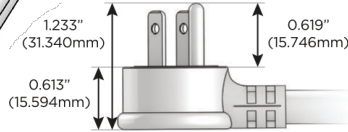

M-POWER-3T

AC POWER & DATA CONNECTIVITY SOLUTION

M-POWER-3T-AMX-SAB

Specs:

Modules/Ports:

- A** Tamper Resistant AC Receptacle
- M** Double USB-A (Fast Charging Ports - 18W)
- X** Switched AC

A M X

TOP