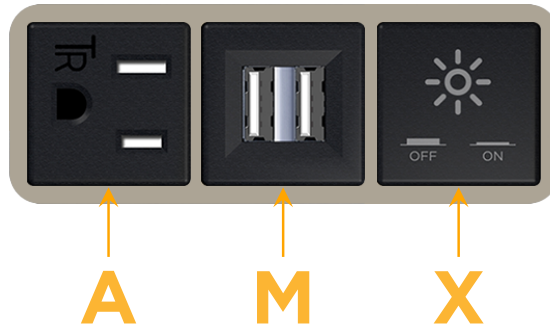

Bezel Finish: **SATIN NICKEL (ABS)**

Custom Finishes Available M-POWER-3T-AMX-SAB

Features:

Module/Port Options:

- A** Tamper Resistant AC Receptacle
- E** USB-A & USB-C (20W)
- M** Double USB-A (Fast Charging Ports - 18W)
- H** HDMI
- 6** CAT 6
- 12** RJ 12
- X** Switched AC
- Y** 3-Way Switch (Low Voltage)
- V** USB-C (45W High Speed Charging Port)
- S** USB-C (25W High Speed Charging Port)
- R** Switched AC (Rocker Switch)
- D** Dimmer Switch

Plug:

Supplied with Low Profile Flat 45° Angle 120 VAC Plug

Optional Standard Straight 120 VAC Plug

Optional Straight 120 VAC Pass-through Plug

- CLEAN, COMPACT DESIGN
- STREAMLINED
- LOW PROFILE
- SIDE-EXITING CORDS
- PLUG & PLAY
- 6' AC CORD & PLUG (FLAT PLUG STANDARD)
- CUSTOMIZABLE CONFIGURATIONS AND FINISHES
- UL LISTED FOR MOUNTING IN FURNITURE
- 15A

M-POWER-3T

AC POWER & DATA CONNECTIVITY SOLUTION

M-POWER-3T-AMX-SAB

Specs:

Modules/Ports:

- A** Tamper Resistant AC Receptacle
- M** Double USB-A (Fast Charging Ports - 18W)
- X** Switched AC

A M X

TOP