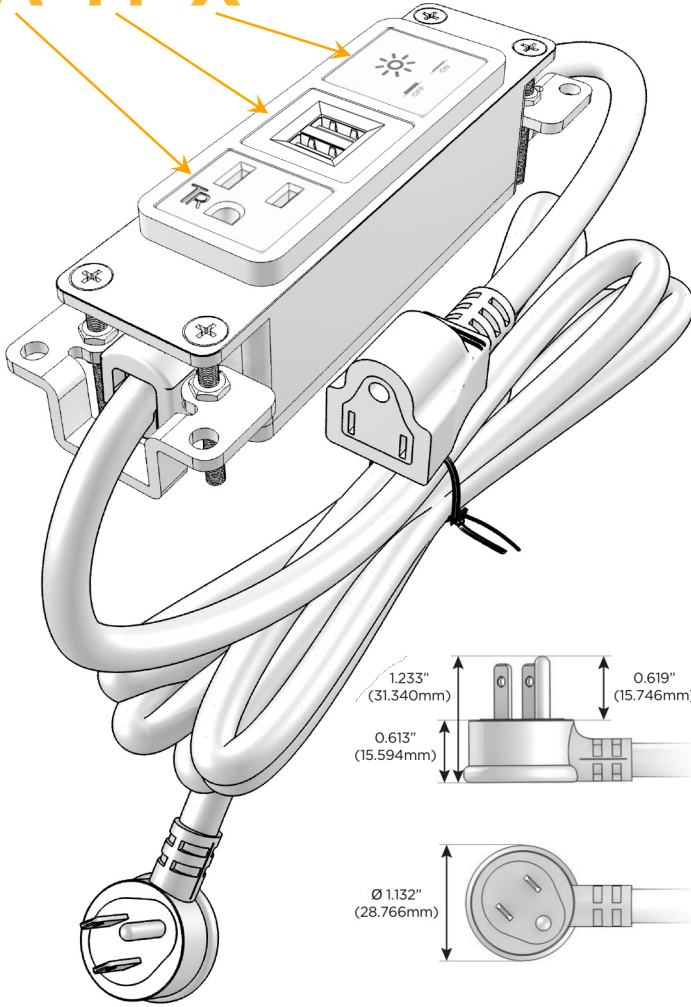

Bezel Finish: **SATIN NICKEL (ABS)**

Custom Finishes Available M-POWER-3T-AMX-SAB

Features:

Module/Port Options:

- A** Tamper Resistant AC Receptacle
- E** USB-A & USB-C (20W)
- M** Double USB-A (Fast Charging Ports - 18W)
- H** HDMI
- 6** CAT 6
- 12** RJ 12
- X** Switched AC
- Y** 3-Way Switch (Low Voltage)
- V** USB-C (45W High Speed Charging Port)
- S** USB-C (25W High Speed Charging Port)
- R** Switched AC (Rocker Switch)
- D** Dimmer Switch

Plug:

Supplied with Low Profile Flat 45° Angle 120 VAC Plug

Optional Standard Straight 120 VAC Plug

Optional Straight 120 VAC Pass-through Plug

- CLEAN, COMPACT DESIGN
- STREAMLINED
- LOW PROFILE
- SIDE-EXITING CORDS
- PLUG & PLAY
- 6' AC CORD & PLUG (FLAT PLUG STANDARD)
- CUSTOMIZABLE CONFIGURATIONS AND FINISHES
- UL LISTED FOR MOUNTING IN FURNITURE
- 15A

M-POWER-3T

AC POWER & DATA CONNECTIVITY SOLUTION

M-POWER-3T-AMX-SAB

Specs:

Modules/Ports:

- A** Tamper Resistant AC Receptacle
- M** Double USB-A (Fast Charging Ports - 18W)
- X** Switched AC

A M X

TOP