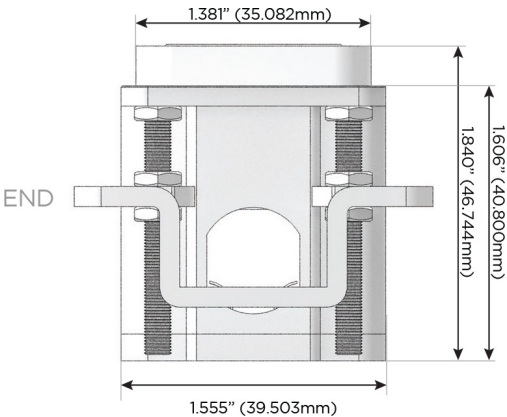

Plug:

Supplied with Low Profile Flat 45° Angle 120 VAC Plug

Optional Standard Straight 120 VAC Plug

Optional Straight 120 VAC Pass-through Plug

- CLEAN, COMPACT DESIGN
- STREAMLINED
- LOW PROFILE
- SIDE-EXITING CORDS
- PLUG & PLAY
- 6' AC CORD & PLUG (FLAT PLUG STANDARD)
- CUSTOMIZABLE CONFIGURATIONS AND FINISHES
- UL LISTED FOR MOUNTING IN FURNITURE
- 15A

M-POWER-3T

AC POWER & DATA CONNECTIVITY SOLUTION

M-POWER-3T-AMX-SAB

Specs:

Modules/Ports:

- A** Tamper Resistant AC Receptacle
- M** Double USB-A (Fast Charging Ports - 18W)
- X** Switched AC

A M X

TOP