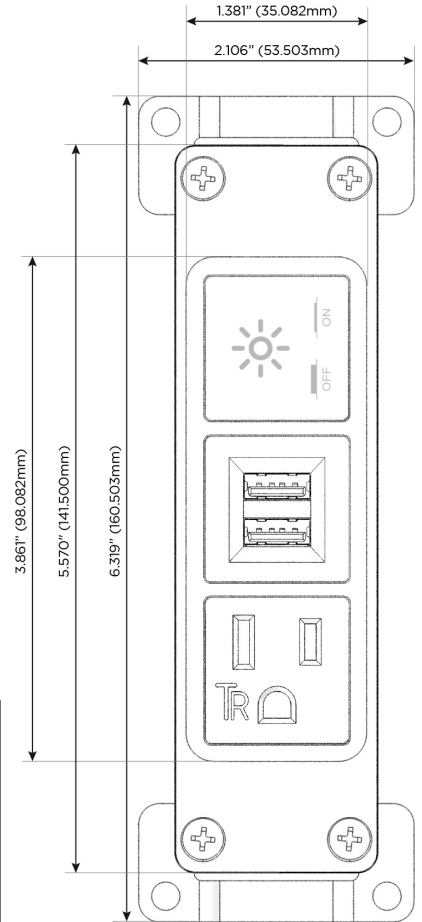

Bezel Finish: **SATIN NICKEL (ABS)**

Custom Finishes Available M-POWER-3T-AMX-SAB

Features:

Module/Port Options:

- A** Tamper Resistant AC Receptacle
- E** USB-A & USB-C (20W)
- M** Double USB-A (Fast Charging Ports - 18W)
- H** HDMI
- 6** CAT 6
- 12** RJ 12
- X** Switched AC
- Y** 3-Way Switch (Low Voltage)
- V** USB-C (45W High Speed Charging Port)
- S** USB-C (25W High Speed Charging Port)
- R** Switched AC (Rocker Switch)
- D** Dimmer Switch

Plug:

Supplied with Low Profile Flat 45° Angle 120 VAC Plug

Optional Standard Straight 120 VAC Plug

Optional Straight 120 VAC Pass-through Plug

- CLEAN, COMPACT DESIGN
- STREAMLINED
- LOW PROFILE
- SIDE-EXITING CORDS
- PLUG & PLAY
- 6' AC CORD & PLUG (FLAT PLUG STANDARD)
- CUSTOMIZABLE CONFIGURATIONS AND FINISHES
- UL LISTED FOR MOUNTING IN FURNITURE
- 15A

M-POWER-3T

AC POWER & DATA CONNECTIVITY SOLUTION

M-POWER-3T-AMX-SAB

Specs:

Modules/Ports:

- A** Tamper Resistant AC Receptacle
- M** Double USB-A (Fast Charging Ports - 18W)
- X** Switched AC

A M X

TOP