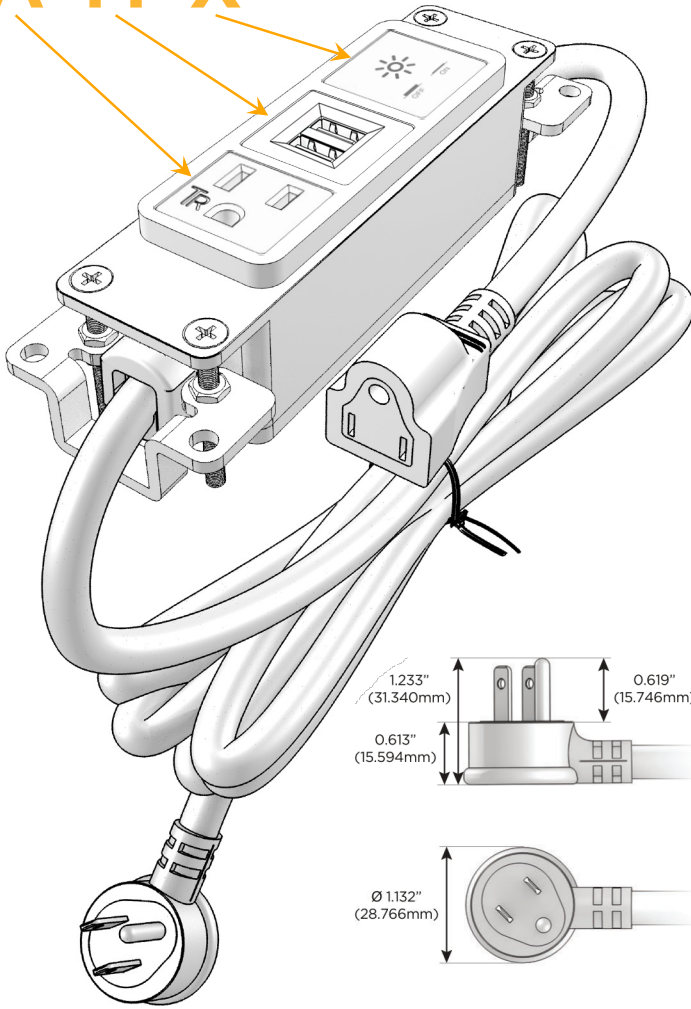

M-POWER-3T

AC POWER & DATA CONNECTIVITY SOLUTION

M-POWER-3T-AMX-S3AB

Specs:

Modules/Ports:

- **A** Tamper Resistant AC Receptacle
- **M** Double USB-A (Fast Charging Ports - 18W)
- **X** Switched AC

Distributed by

Mormax Company, Inc.

8 Westchester Plaza

Elmsford, NY 10523

914-699-0101

sales@mormax.com

mormax.com

A M X