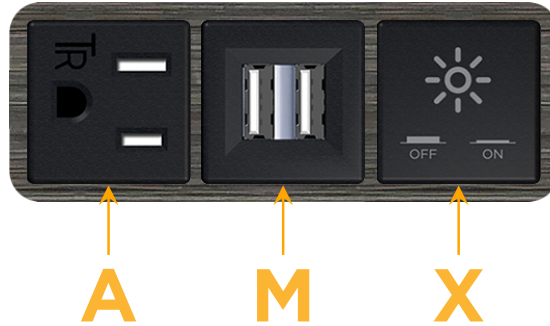

M-POWER-3T

AC POWER & DATA CONNECTIVITY SOLUTION

M-POWER-3T-AMX-S3AB

Distributed by

Mormax Company, Inc.

8 Westchester Plaza

Elmsford, NY 10523

914-699-0101

sales@mormax.com

mormax.com

Metro Light & Power's line of power & data solutions offers sophisticated design elements combined with greater ease of installation. Streamlined and low-profile, enhanced by side-exiting cords, our outlets advance the industry with their cutting edge look and feel. We believe flexibility is key, and we provide a variety of mounting options, including the ability to mount in limited spaces. Our outlets are available in many finishes and configurations, in addition to a custom color and finish capability for our clients.

Bezel Finish: **GUNMETAL (ABS)**

Custom Finishes Available M-POWER-3T-AMX-S3AB

Features:

Module/Port Options:

- **A** Tamper Resistant AC Receptacle
- **E** USB-A & USB-C (20W)
- **M** Double USB-A (Fast Charging Ports - 18W)
- **H** HDMI
- **6** CAT 6
- **12** RJ 12
- **X** Switched AC
- **Y** 3-Way Switch (Low Voltage)
- **V** USB-C (45W High Speed Charging Port)
- **S** USB-C (25W High Speed Charging Port)
- **R** Switched AC (Rocker Switch)
- **D** Dimmer Switch

Plug:

Supplied with Low Profile Flat 45° Angle 120 VAC Plug

Optional Standard Straight 120 VAC Plug

Optional Straight 120 VAC Pass-through Plug

- CLEAN, COMPACT DESIGN
- STREAMLINED
- LOW PROFILE
- SIDE-EXITING CORDS
- PLUG & PLAY
- 6' AC CORD & PLUG (FLAT PLUG STANDARD)
- CUSTOMIZABLE CONFIGURATIONS AND FINISHES
- UL LISTED FOR MOUNTING IN FURNITURE
- 15A