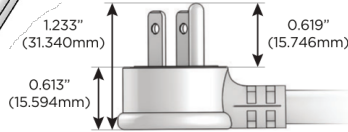

#### Plug:

Supplied with Low Profile Flat 45° Angle 120 VAC Plug

Optional Standard Straight 120 VAC Plug

Optional Straight 120 VAC Pass-through Plug

- CLEAN, COMPACT DESIGN
- STREAMLINED
- LOW PROFILE
- SIDE-EXITING CORDS
- PLUG & PLAY
- 6' AC CORD & PLUG (FLAT PLUG STANDARD)
- CUSTOMIZABLE CONFIGURATIONS AND FINISHES
- UL LISTED FOR MOUNTING IN FURNITURE
- 15A

# M-POWER-3T

AC POWER & DATA CONNECTIVITY SOLUTION

M-POWER-3T-AMX-CRAB

Specs:

**Modules/Ports:**

- A** Tamper Resistant AC Receptacle
- M** Double USB-A (Fast Charging Ports - 18W)
- X** Switched AC

**A M X**