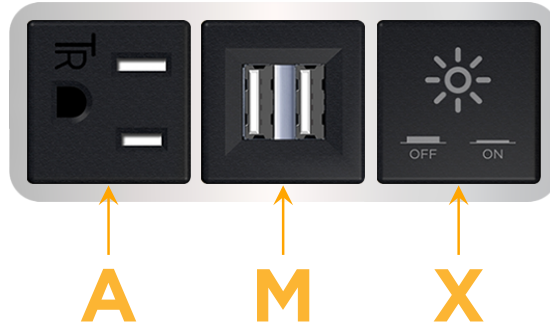

M-POWER-3T

AC POWER & DATA CONNECTIVITY SOLUTION

M-POWER-3T-AMX-CRAB

Distributed by

Mormax Company, Inc.

8 Westchester Plaza

Elmsford, NY 10523

914-699-0101

sales@mormax.com

mormax.com

Metro Light & Power's line of power & data solutions offers sophisticated design elements combined with greater ease of installation. Streamlined and low-profile, enhanced by side-exiting cords, our outlets advance the industry with their cutting edge look and feel. We believe flexibility is key, and we provide a variety of mounting options, including the ability to mount in limited spaces. Our outlets are available in many finishes and configurations, in addition to a custom color and finish capability for our clients.

Bezel Finish: **CHROME (ABS)**
Custom Finishes Available M-POWER-3T-AMX-CRAB

Features:

Module/Port Options:

- **A** Tamper Resistant AC Receptacle
- **E** USB-A & USB-C (20W)
- **M** Double USB-A (Fast Charging Ports - 18W)
- **H** HDMI
- **6** CAT 6
- **12** RJ 12
- **X** Switched AC
- **Y** 3-Way Switch (Low Voltage)
- **V** USB-C (45W High Speed Charging Port)
- **S** USB-C (25W High Speed Charging Port)
- **R** Switched AC (Rocker Switch)
- **D** Dimmer Switch

Plug:

Supplied with Low Profile Flat 45° Angle 120 VAC Plug

Optional Standard Straight 120 VAC Plug

Optional Straight 120 VAC Pass-through Plug

- CLEAN, COMPACT DESIGN
- STREAMLINED
- LOW PROFILE
- SIDE-EXITING CORDS
- PLUG & PLAY
- 6' AC CORD & PLUG (FLAT PLUG STANDARD)
- CUSTOMIZABLE CONFIGURATIONS AND FINISHES
- UL LISTED FOR MOUNTING IN FURNITURE
- 15A