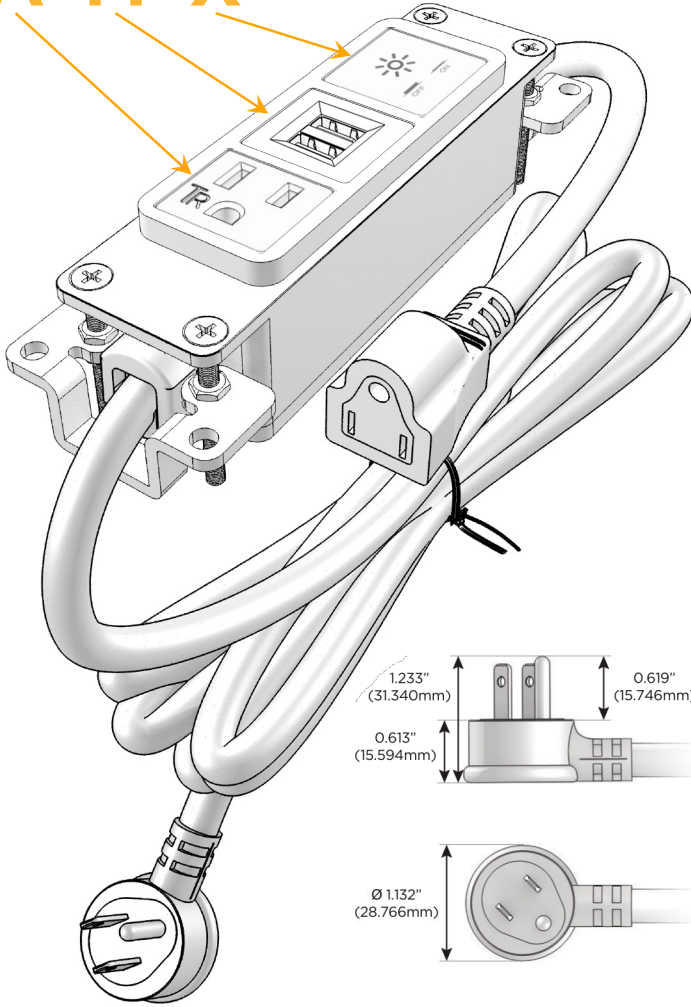

#### Module/Port Options:

- A** Tamper Resistant AC Receptacle
- E** USB-A & USB-C (20W)
- M** Double USB-A (Fast Charging Ports - 18W)
- H** HDMI
- 6** CAT 6
- 12** RJ 12
- X** Switched AC
- Y** 3-Way Switch (Low Voltage)
- V** USB-C (45W High Speed Charging Port)
- S** USB-C (25W High Speed Charging Port)
- R** Switched AC (Rocker Switch)
- D** Dimmer Switch

#### Plug:

Supplied with Low Profile Flat 45° Angle 120 VAC Plug

Optional Standard Straight 120 VAC Plug

Optional Straight 120 VAC Pass-through Plug

- CLEAN, COMPACT DESIGN
- STREAMLINED
- LOW PROFILE
- SIDE-EXITING CORDS
- PLUG & PLAY
- 6' AC CORD & PLUG (FLAT PLUG STANDARD)
- CUSTOMIZABLE CONFIGURATIONS AND FINISHES
- UL LISTED FOR MOUNTING IN FURNITURE
- 15A

# M-POWER-3T

AC POWER & DATA CONNECTIVITY SOLUTION

M-POWER-3T-AMX-CRAB

Specs:

**Modules/Ports:**

- A** Tamper Resistant AC Receptacle
- M** Double USB-A (Fast Charging Ports - 18W)
- X** Switched AC

**A M X**