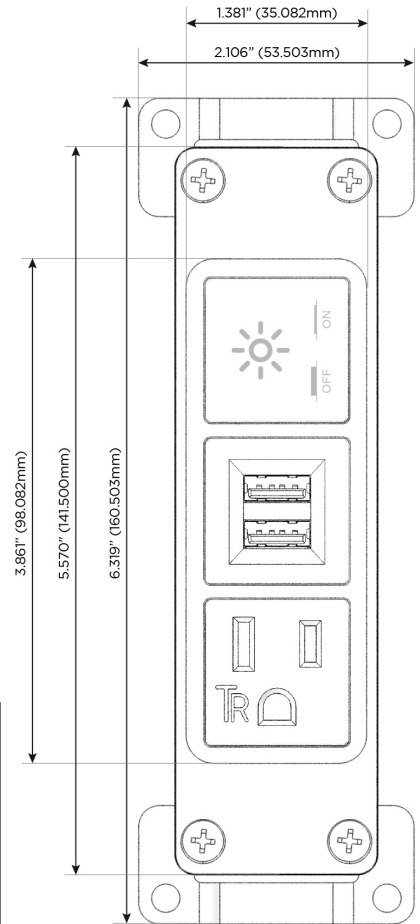

Bezel Finish: **CHAMPAGNE (ABS)**

Custom Finishes Available M-POWER-3T-AMX-CHAB

Features:

Module/Port Options:

- A** Tamper Resistant AC Receptacle
- E** USB-A & USB-C (20W)
- M** Double USB-A (Fast Charging Ports - 18W)
- H** HDMI
- 6** CAT 6
- 12** RJ 12
- X** Switched AC
- Y** 3-Way Switch (Low Voltage)
- V** USB-C (45W High Speed Charging Port)
- S** USB-C (25W High Speed Charging Port)
- R** Switched AC (Rocker Switch)
- D** Dimmer Switch

Plug:

Supplied with Low Profile Flat 45° Angle 120 VAC Plug

Optional Standard Straight 120 VAC Plug

Optional Straight 120 VAC Pass-through Plug

- CLEAN, COMPACT DESIGN
- STREAMLINED
- LOW PROFILE
- SIDE-EXITING CORDS
- PLUG & PLAY
- 6' AC CORD & PLUG (FLAT PLUG STANDARD)
- CUSTOMIZABLE CONFIGURATIONS AND FINISHES
- UL LISTED FOR MOUNTING IN FURNITURE
- 15A

M-POWER-3T

AC POWER & DATA CONNECTIVITY SOLUTION

M-POWER-3T-AMX-CHAB

Specs:

Modules/Ports:

- A** Tamper Resistant AC Receptacle
- M** Double USB-A (Fast Charging Ports - 18W)
- X** Switched AC

A M X

TOP