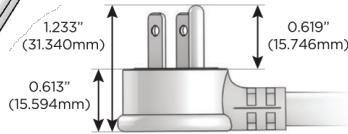

M-POWER-3T

AC POWER & DATA CONNECTIVITY SOLUTION

M-POWER-3T-AMX-CHAB

Specs:

Modules/Ports:

- A** Tamper Resistant AC Receptacle
- M** Double USB-A (Fast Charging Ports - 18W)
- X** Switched AC

A M X

TOP