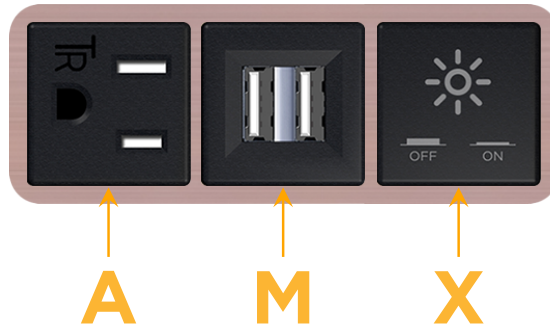

Bezel Finish: **CHAMPAGNE (ABS)**

Custom Finishes Available M-POWER-3T-AMX-CHAB

Features:

Module/Port Options:

- A** Tamper Resistant AC Receptacle
- E** USB-A & USB-C (20W)
- M** Double USB-A (Fast Charging Ports - 18W)
- H** HDMI
- 6** CAT 6
- 12** RJ 12
- X** Switched AC
- Y** 3-Way Switch (Low Voltage)
- V** USB-C (45W High Speed Charging Port)
- S** USB-C (25W High Speed Charging Port)
- R** Switched AC (Rocker Switch)
- D** Dimmer Switch

Plug:

Supplied with Low Profile Flat 45° Angle 120 VAC Plug

Optional Standard Straight 120 VAC Plug

Optional Straight 120 VAC Pass-through Plug

- CLEAN, COMPACT DESIGN
- STREAMLINED
- LOW PROFILE
- SIDE-EXITING CORDS
- PLUG & PLAY
- 6' AC CORD & PLUG (FLAT PLUG STANDARD)
- CUSTOMIZABLE CONFIGURATIONS AND FINISHES
- UL LISTED FOR MOUNTING IN FURNITURE
- 15A

M-POWER-3T

AC POWER & DATA CONNECTIVITY SOLUTION

M-POWER-3T-AMX-CHAB

Specs:

Modules/Ports:

- A** Tamper Resistant AC Receptacle
- M** Double USB-A (Fast Charging Ports - 18W)
- X** Switched AC

A M X

TOP