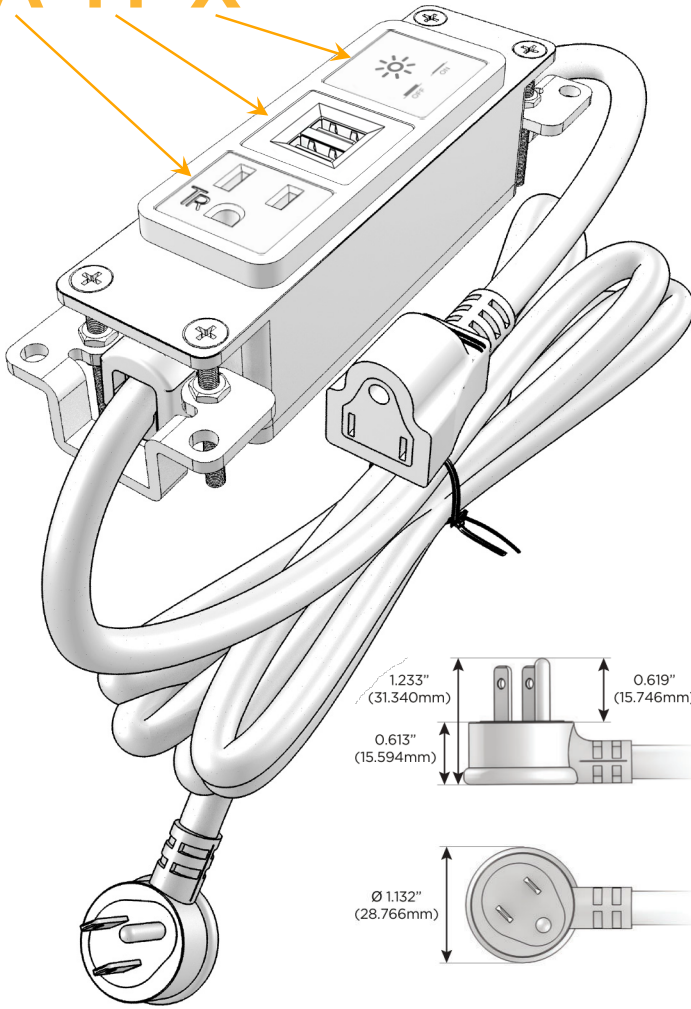

Bezel Finish: **CHAMPAGNE (ABS)**

Custom Finishes Available M-POWER-3T-AMX-CHAB

Features:

Module/Port Options:

- A** Tamper Resistant AC Receptacle
- E** USB-A & USB-C (20W)
- M** Double USB-A (Fast Charging Ports - 18W)
- H** HDMI
- 6** CAT 6
- 12** RJ 12
- X** Switched AC
- Y** 3-Way Switch (Low Voltage)
- V** USB-C (45W High Speed Charging Port)
- S** USB-C (25W High Speed Charging Port)
- R** Switched AC (Rocker Switch)
- D** Dimmer Switch

Plug:

Supplied with Low Profile Flat 45° Angle 120 VAC Plug

Optional Standard Straight 120 VAC Plug

Optional Straight 120 VAC Pass-through Plug

- CLEAN, COMPACT DESIGN
- STREAMLINED
- LOW PROFILE
- SIDE-EXITING CORDS
- PLUG & PLAY
- 6' AC CORD & PLUG (FLAT PLUG STANDARD)
- CUSTOMIZABLE CONFIGURATIONS AND FINISHES
- UL LISTED FOR MOUNTING IN FURNITURE
- 15A

M-POWER-3T

AC POWER & DATA CONNECTIVITY SOLUTION

M-POWER-3T-AMX-CHAB

Specs:

Modules/Ports:

- A** Tamper Resistant AC Receptacle
- M** Double USB-A (Fast Charging Ports - 18W)
- X** Switched AC

A M X

TOP