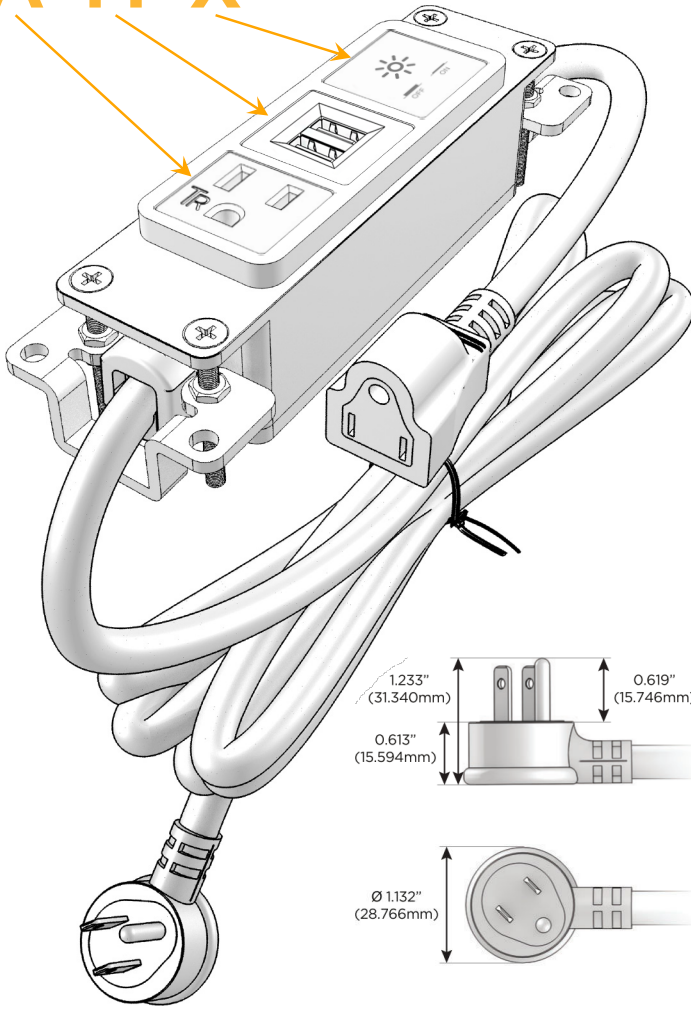

Bezel Finish: **STANDARD BRONZE (ABS)**

Custom Finishes Available M-POWER-3T-AMX-BZAB

Features:

Module/Port Options:

- A** Tamper Resistant AC Receptacle
- E** USB-A & USB-C (20W)
- M** Double USB-A (Fast Charging Ports - 18W)
- H** HDMI
- 6** CAT 6
- 12** RJ 12
- X** Switched AC
- Y** 3-Way Switch (Low Voltage)
- V** USB-C (45W High Speed Charging Port)
- S** USB-C (25W High Speed Charging Port)
- R** Switched AC (Rocker Switch)
- D** Dimmer Switch

Plug:

Supplied with Low Profile Flat 45° Angle 120 VAC Plug

Optional Standard Straight 120 VAC Plug

Optional Straight 120 VAC Pass-through Plug

- CLEAN, COMPACT DESIGN
- STREAMLINED
- LOW PROFILE
- SIDE-EXITING CORDS
- PLUG & PLAY
- 6' AC CORD & PLUG (FLAT PLUG STANDARD)
- CUSTOMIZABLE CONFIGURATIONS AND FINISHES
- UL LISTED FOR MOUNTING IN FURNITURE
- 15A

M-POWER-3T

AC POWER & DATA CONNECTIVITY SOLUTION

M-POWER-3T-AMX-BZAB

Specs:

Modules/Ports:

- A** Tamper Resistant AC Receptacle
- M** Double USB-A (Fast Charging Ports - 18W)
- X** Switched AC

A M X

TOP