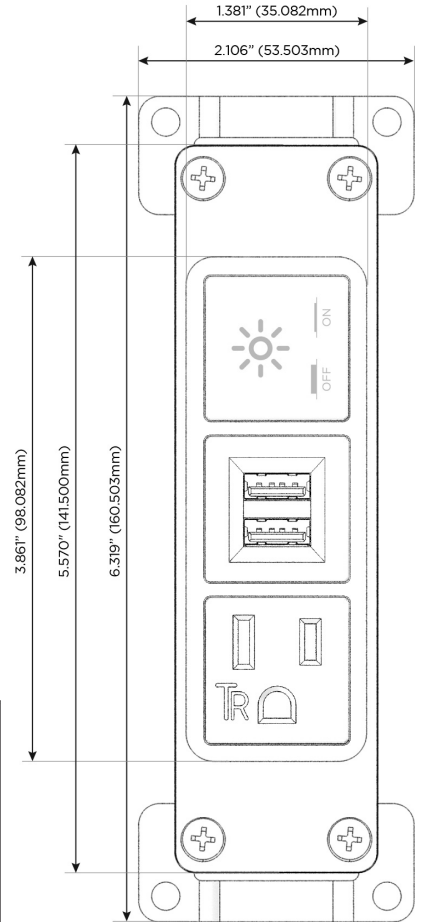

Bezel Finish: **STANDARD BRONZE (ABS)**

Custom Finishes Available M-POWER-3T-AMX-BZAB

Features:

Module/Port Options:

- A** Tamper Resistant AC Receptacle
- E** USB-A & USB-C (20W)
- M** Double USB-A (Fast Charging Ports - 18W)
- H** HDMI
- 6** CAT 6
- 12** RJ 12
- X** Switched AC
- Y** 3-Way Switch (Low Voltage)
- V** USB-C (45W High Speed Charging Port)
- S** USB-C (25W High Speed Charging Port)
- R** Switched AC (Rocker Switch)
- D** Dimmer Switch

Plug:

Supplied with Low Profile Flat 45° Angle 120 VAC Plug

Optional Standard Straight 120 VAC Plug

Optional Straight 120 VAC Pass-through Plug

- CLEAN, COMPACT DESIGN
- STREAMLINED
- LOW PROFILE
- SIDE-EXITING CORDS
- PLUG & PLAY
- 6' AC CORD & PLUG (FLAT PLUG STANDARD)
- CUSTOMIZABLE CONFIGURATIONS AND FINISHES
- UL LISTED FOR MOUNTING IN FURNITURE
- 15A

M-POWER-3T

AC POWER & DATA CONNECTIVITY SOLUTION

M-POWER-3T-AMX-BZAB

Specs:

Modules/Ports:

- A** Tamper Resistant AC Receptacle
- M** Double USB-A (Fast Charging Ports - 18W)
- X** Switched AC

A M X

TOP