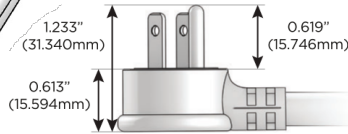

M-POWER-3T

AC POWER & DATA CONNECTIVITY SOLUTION

M-POWER-3T-AMX-BZAB

Specs:

Modules/Ports:

- A** Tamper Resistant AC Receptacle
- M** Double USB-A (Fast Charging Ports - 18W)
- X** Switched AC

A M X

TOP