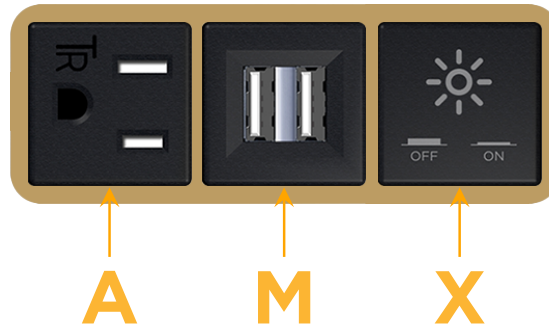

Bezel Finish: **STANDARD BRONZE (ABS)**

Custom Finishes Available M-POWER-3T-AMX-BZAB

Features:

Module/Port Options:

- A** Tamper Resistant AC Receptacle
- E** USB-A & USB-C (20W)
- M** Double USB-A (Fast Charging Ports - 18W)
- H** HDMI
- 6** CAT 6
- 12** RJ 12
- X** Switched AC
- Y** 3-Way Switch (Low Voltage)
- V** USB-C (45W High Speed Charging Port)
- S** USB-C (25W High Speed Charging Port)
- R** Switched AC (Rocker Switch)
- D** Dimmer Switch

Plug:

Supplied with Low Profile Flat 45° Angle 120 VAC Plug

Optional Standard Straight 120 VAC Plug

Optional Straight 120 VAC Pass-through Plug

- CLEAN, COMPACT DESIGN
- STREAMLINED
- LOW PROFILE
- SIDE-EXITING CORDS
- PLUG & PLAY
- 6' AC CORD & PLUG (FLAT PLUG STANDARD)
- CUSTOMIZABLE CONFIGURATIONS AND FINISHES
- UL LISTED FOR MOUNTING IN FURNITURE
- 15A

M-POWER-3T

AC POWER & DATA CONNECTIVITY SOLUTION

M-POWER-3T-AMX-BZAB

Specs:

Modules/Ports:

- A** Tamper Resistant AC Receptacle
- M** Double USB-A (Fast Charging Ports - 18W)
- X** Switched AC

A M X

TOP