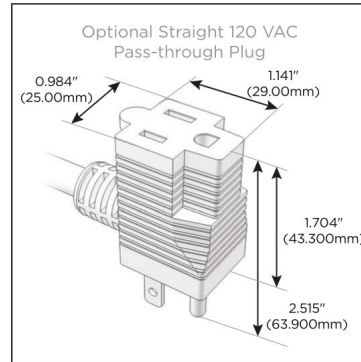

### Module/Port Options:

- A** Tamper Resistant AC Receptacle
- E** USB-A & USB-C (20W)
- M** Double USB-A (Fast Charging Ports - 18W)
- H** HDMI
- 6** CAT 6
- 12** RJ 12
- X** Switched AC
- Y** 3-Way Switch (Low Voltage)
- V** USB-C (45W High Speed Charging Port)
- S** USB-C (25W High Speed Charging Port)
- R** Switched AC (Rocker Switch)
- D** Dimmer Switch

### Plug:

Supplied with Low Profile Flat 45° Angle 120 VAC Plug

Optional Standard Straight 120 VAC Plug

Optional Straight 120 VAC Pass-through Plug

- CLEAN, COMPACT DESIGN
- STREAMLINED
- LOW PROFILE
- SIDE-EXITING CORDS
- PLUG & PLAY
- 6' AC CORD & PLUG (FLAT PLUG STANDARD)
- CUSTOMIZABLE CONFIGURATIONS AND FINISHES
- UL LISTED FOR MOUNTING IN FURNITURE
- 15A

# M-POWER-3T

AC POWER & DATA CONNECTIVITY SOLUTION

M-POWER-3T-AMX-BZ5AB

Specs:

**Modules/Ports:**

- A** Tamper Resistant AC Receptacle
- M** Double USB-A (Fast Charging Ports - 18W)
- X** Switched AC

**A M X**