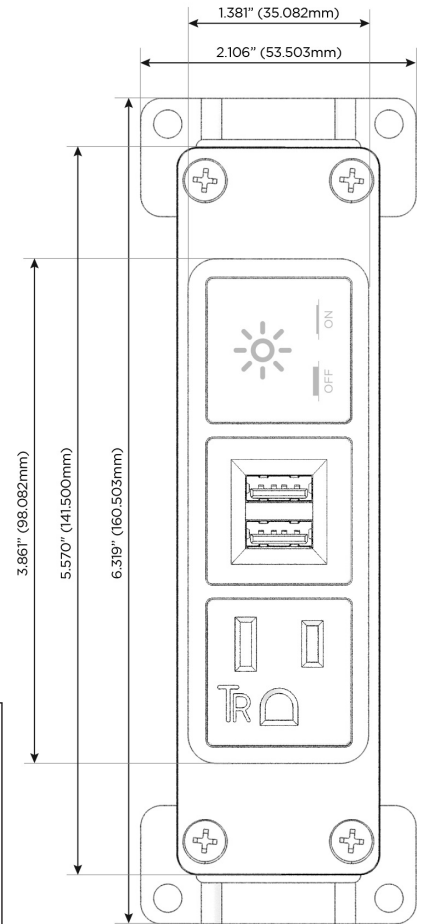

M-POWER-3T

AC POWER & DATA CONNECTIVITY SOLUTION

M-POWER-3T-AMX-BZ5AB

Specs:

Modules/Ports:

- **A** Tamper Resistant AC Receptacle
- **M** Double USB-A (Fast Charging Ports - 18W)
- **X** Switched AC

A M X

TOP

Distributed by

Mormax Company, Inc.

8 Westchester Plaza

Elmsford, NY 10523

914-699-0101

sales@mormax.com

mormax.com