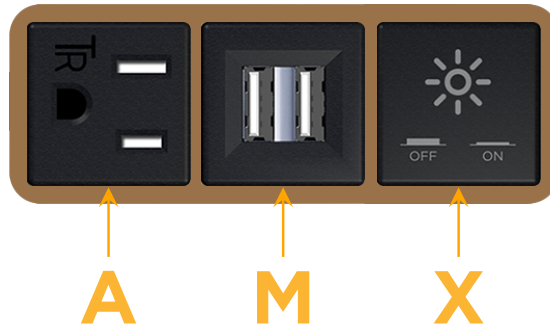

M-POWER-3T

AC POWER & DATA CONNECTIVITY SOLUTION

M-POWER-3T-AMX-BZ5AB

Distributed by

Mormax Company, Inc.

8 Westchester Plaza

Elmsford, NY 10523

914-699-0101

sales@mormax.com

mormax.com

Metro Light & Power's line of power & data solutions offers sophisticated design elements combined with greater ease of installation. Streamlined and low-profile, enhanced by side-exiting cords, our outlets advance the industry with their cutting edge look and feel. We believe flexibility is key, and we provide a variety of mounting options, including the ability to mount in limited spaces. Our outlets are available in many finishes and configurations, in addition to a custom color and finish capability for our clients.

Bezel Finish: **ARCHITECTURAL BRONZE (ABS)**

Custom Finishes Available M-POWER-3T-AMX-BZ5AB

Features:

Module/Port Options:

- **A** Tamper Resistant AC Receptacle
- **E** USB-A & USB-C (20W)
- **M** Double USB-A (Fast Charging Ports - 18W)
- **H** HDMI
- **6** CAT 6
- **12** RJ 12
- **X** Switched AC
- **Y** 3-Way Switch (Low Voltage)
- **V** USB-C (45W High Speed Charging Port)
- **S** USB-C (25W High Speed Charging Port)
- **R** Switched AC (Rocker Switch)
- **D** Dimmer Switch

Plug:

Supplied with Low Profile Flat 45° Angle 120 VAC Plug

Optional Standard Straight 120 VAC Plug

Optional Straight 120 VAC Pass-through Plug

- CLEAN, COMPACT DESIGN
- STREAMLINED
- LOW PROFILE
- SIDE-EXITING CORDS
- PLUG & PLAY
- 6' AC CORD & PLUG (FLAT PLUG STANDARD)
- CUSTOMIZABLE CONFIGURATIONS AND FINISHES
- UL LISTED FOR MOUNTING IN FURNITURE
- 15A