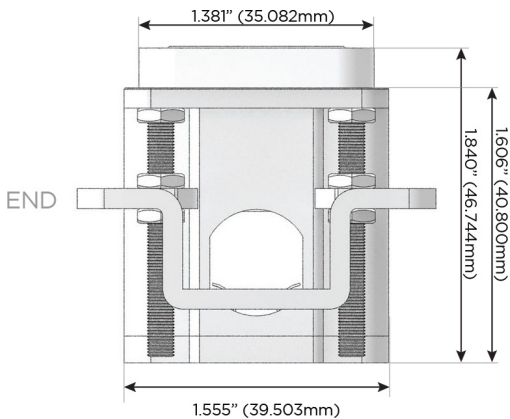

M-POWER-3T

AC POWER & DATA CONNECTIVITY SOLUTION

M-POWER-3T-AMX-BZ5AB

Specs:

Modules/Ports:

- **A** Tamper Resistant AC Receptacle
- **M** Double USB-A (Fast Charging Ports - 18W)
- **X** Switched AC

A M X

TOP

Distributed by

Mormax Company, Inc.

8 Westchester Plaza

Elmsford, NY 10523

914-699-0101

sales@mormax.com

mormax.com