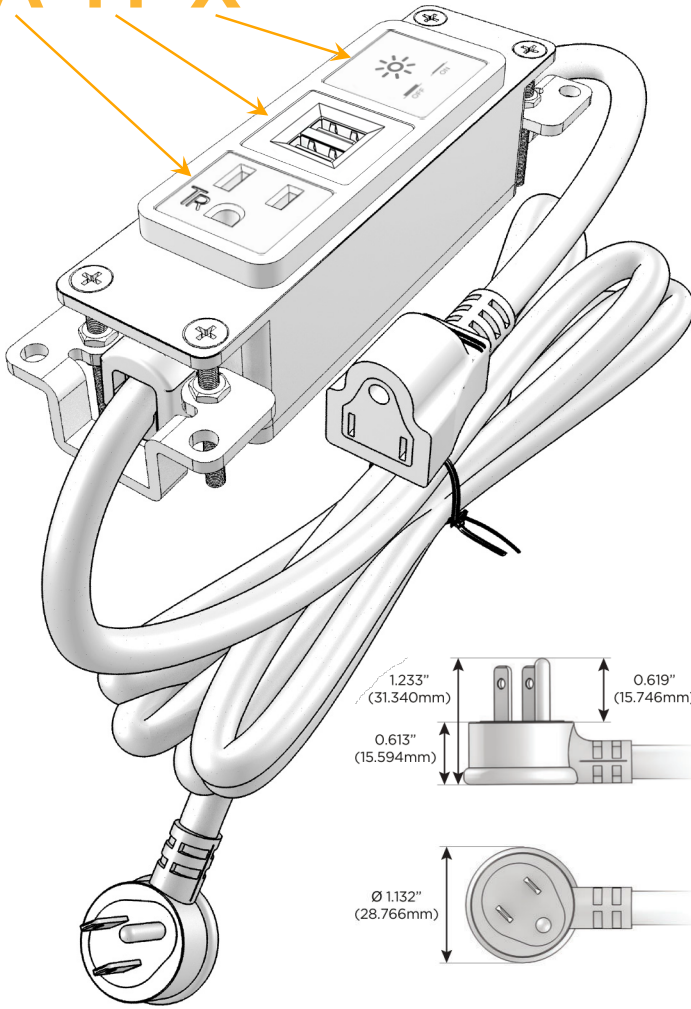

### Module/Port Options:

- A** Tamper Resistant AC Receptacle
- E** USB-A & USB-C (20W)
- M** Double USB-A (Fast Charging Ports - 18W)
- H** HDMI
- 6** CAT 6
- 12** RJ 12
- X** Switched AC
- Y** 3-Way Switch (Low Voltage)
- V** USB-C (45W High Speed Charging Port)
- S** USB-C (25W High Speed Charging Port)
- R** Switched AC (Rocker Switch)
- D** Dimmer Switch

### Plug:

Supplied with Low Profile Flat 45° Angle 120 VAC Plug

Optional Standard Straight 120 VAC Plug

Optional Straight 120 VAC Pass-through Plug

- CLEAN, COMPACT DESIGN
- STREAMLINED
- LOW PROFILE
- SIDE-EXITING CORDS
- PLUG & PLAY
- 6' AC CORD & PLUG (FLAT PLUG STANDARD)
- CUSTOMIZABLE CONFIGURATIONS AND FINISHES
- UL LISTED FOR MOUNTING IN FURNITURE
- 15A

# M-POWER-3T

AC POWER & DATA CONNECTIVITY SOLUTION

M-POWER-3T-AMX-BZ5AB

Specs:

**Modules/Ports:**

- A** Tamper Resistant AC Receptacle
- M** Double USB-A (Fast Charging Ports - 18W)
- X** Switched AC

**A M X**