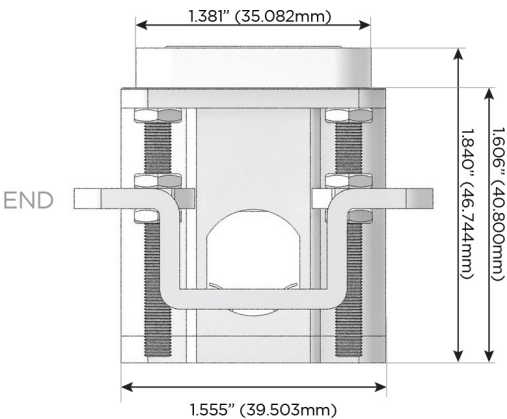

M-POWER-3T

AC POWER & DATA CONNECTIVITY SOLUTION

M-POWER-3T-AMX-BZ5AAB

Specs:

Modules/Ports:

- **A** Tamper Resistant AC Receptacle
- **M** Double USB-A (Fast Charging Ports - 18W)
- **X** Switched AC

A M X

TOP

Distributed by

Mormax Company, Inc.

8 Westchester Plaza

Elmsford, NY 10523

914-699-0101

sales@mormax.com

mormax.com