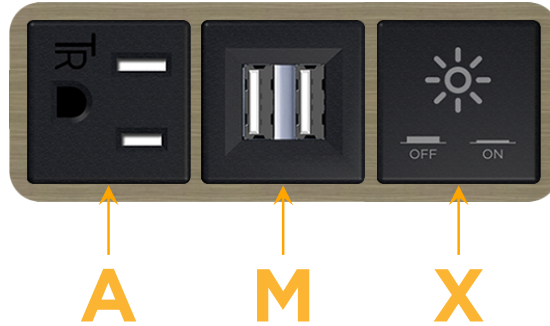

M-POWER-3T

AC POWER & DATA CONNECTIVITY SOLUTION

M-POWER-3T-AMX-BZ5AAB

Distributed by

Mormax Company, Inc.

8 Westchester Plaza

Elmsford, NY 10523

914-699-0101

sales@mormax.com

mormax.com

Metro Light & Power's line of power & data solutions offers sophisticated design elements combined with greater ease of installation. Streamlined and low-profile, enhanced by side-exiting cords, our outlets advance the industry with their cutting edge look and feel. We believe flexibility is key, and we provide a variety of mounting options, including the ability to mount in limited spaces. Our outlets are available in many finishes and configurations, in addition to a custom color and finish capability for our clients.

Bezel Finish: **ANTIQUED ARCHITECTURAL BRONZE (ABS)**

Custom Finishes Available M-POWER-3T-AMX-BZ5AAB

Features:

Module/Port Options:

- **A** Tamper Resistant AC Receptacle
- **E** USB-A & USB-C (20W)
- **M** Double USB-A (Fast Charging Ports - 18W)
- **H** HDMI
- **6** CAT 6
- **12** RJ 12
- **X** Switched AC
- **Y** 3-Way Switch (Low Voltage)
- **V** USB-C (45W High Speed Charging Port)
- **S** USB-C (25W High Speed Charging Port)
- **R** Switched AC (Rocker Switch)
- **D** Dimmer Switch

Plug:

Supplied with Low Profile Flat 45° Angle 120 VAC Plug

Optional Standard Straight 120 VAC Plug

Optional Straight 120 VAC Pass-through Plug

- CLEAN, COMPACT DESIGN
- STREAMLINED
- LOW PROFILE
- SIDE-EXITING CORDS
- PLUG & PLAY
- 6' AC CORD & PLUG (FLAT PLUG STANDARD)
- CUSTOMIZABLE CONFIGURATIONS AND FINISHES
- UL LISTED FOR MOUNTING IN FURNITURE
- 15A