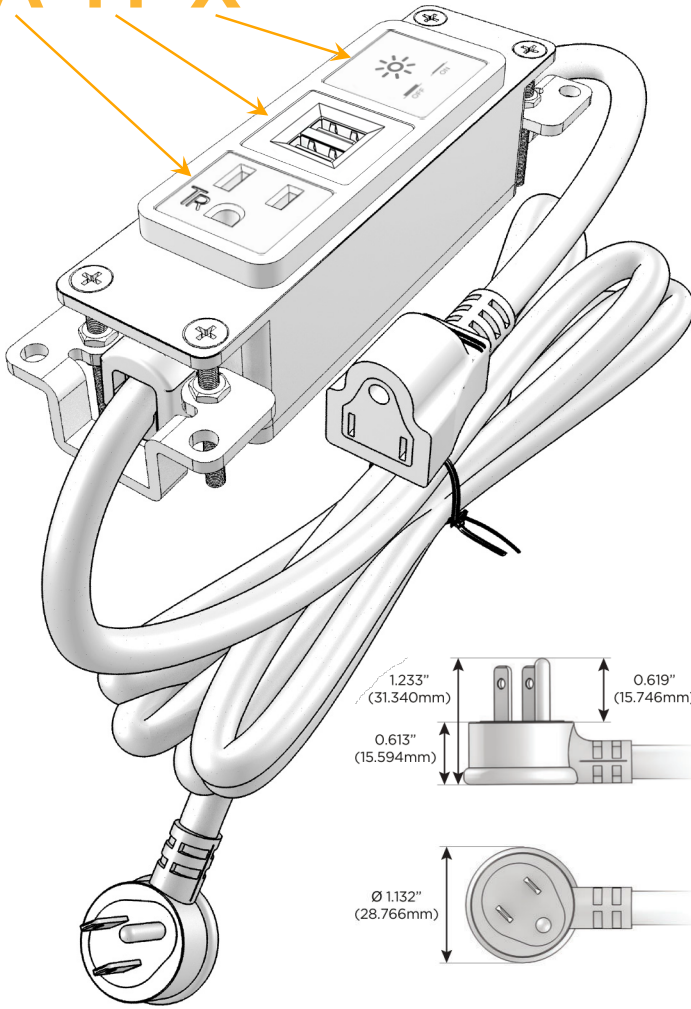

### Module/Port Options:

- A** Tamper Resistant AC Receptacle
- E** USB-A & USB-C (20W)
- M** Double USB-A (Fast Charging Ports - 18W)
- H** HDMI
- 6** CAT 6
- 12** RJ 12
- X** Switched AC
- Y** 3-Way Switch (Low Voltage)
- V** USB-C (45W High Speed Charging Port)
- S** USB-C (25W High Speed Charging Port)
- R** Switched AC (Rocker Switch)
- D** Dimmer Switch

### Plug:

Supplied with Low Profile Flat 45° Angle 120 VAC Plug

Optional Standard Straight 120 VAC Plug

Optional Straight 120 VAC Pass-through Plug

- CLEAN, COMPACT DESIGN
- STREAMLINED
- LOW PROFILE
- SIDE-EXITING CORDS
- PLUG & PLAY
- 6' AC CORD & PLUG (FLAT PLUG STANDARD)
- CUSTOMIZABLE CONFIGURATIONS AND FINISHES
- UL LISTED FOR MOUNTING IN FURNITURE
- 15A

# M-POWER-3T

AC POWER & DATA CONNECTIVITY SOLUTION

M-POWER-3T-AMX-BZ5AAB

Specs:

**Modules/Ports:**

- A** Tamper Resistant AC Receptacle
- M** Double USB-A (Fast Charging Ports - 18W)
- X** Switched AC

**A M X**