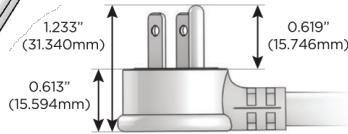

### Plug:

Supplied with Low Profile Flat 45° Angle 120 VAC Plug

Optional Standard Straight 120 VAC Plug

Optional Straight 120 VAC Pass-through Plug

- CLEAN, COMPACT DESIGN
- STREAMLINED
- LOW PROFILE
- SIDE-EXITING CORDS
- PLUG & PLAY
- 6' AC CORD & PLUG (FLAT PLUG STANDARD)
- CUSTOMIZABLE CONFIGURATIONS AND FINISHES
- UL LISTED FOR MOUNTING IN FURNITURE
- 15A

# M-POWER-3T

AC POWER & DATA CONNECTIVITY SOLUTION

M-POWER-3T-AMX-BZ5AAB

Specs:

**Modules/Ports:**

- A** Tamper Resistant AC Receptacle
- M** Double USB-A (Fast Charging Ports - 18W)
- X** Switched AC

**A M X**