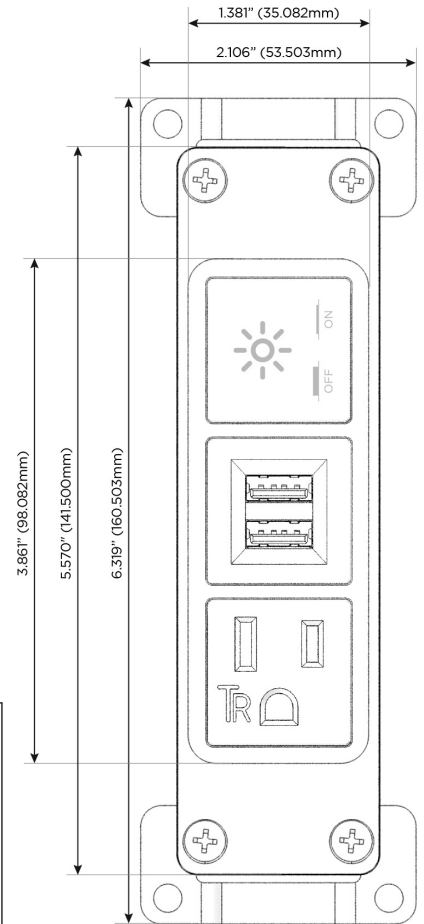

M-POWER-3T

AC POWER & DATA CONNECTIVITY SOLUTION

M-POWER-3T-AMX-BZ5AAB

Specs:

Modules/Ports:

- **A** Tamper Resistant AC Receptacle
- **M** Double USB-A (Fast Charging Ports - 18W)
- **X** Switched AC

A M X

TOP

Distributed by

Mormax Company, Inc.

8 Westchester Plaza

Elmsford, NY 10523

914-699-0101

sales@mormax.com

mormax.com