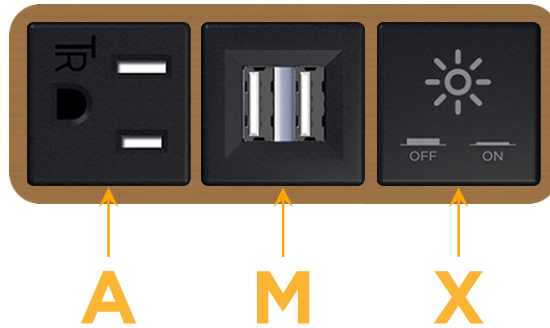

M-POWER-3T

AC POWER & DATA CONNECTIVITY SOLUTION

M-POWER-3T-AMX-BZ4B

Distributed by

Mormax Company, Inc.

8 Westchester Plaza

Elmsford, NY 10523

914-699-0101

sales@mormax.com

mormax.com

Metro Light & Power's line of power & data solutions offers sophisticated design elements combined with greater ease of installation. Streamlined and low-profile, enhanced by side-exiting cords, our outlets advance the industry with their cutting edge look and feel. We believe flexibility is key, and we provide a variety of mounting options, including the ability to mount in limited spaces. Our outlets are available in many finishes and configurations, in addition to a custom color and finish capability for our clients.

Bezel Finish: **SOLID BRONZE BRUSHED**

Custom Finishes Available M-POWER-3T-AMX-BZ4B

Features:

Module/Port Options:

- **A** Tamper Resistant AC Receptacle
- **E** USB-A & USB-C (20W)
- **M** Double USB-A (Fast Charging Ports - 18W)
- **H** HDMI
- **6** CAT 6
- **12** RJ 12
- **X** Switched AC
- **Y** 3-Way Switch (Low Voltage)
- **V** USB-C (45W High Speed Charging Port)
- **S** USB-C (25W High Speed Charging Port)
- **R** Switched AC (Rocker Switch)
- **D** Dimmer Switch

Plug:

Supplied with Low Profile Flat 45° Angle 120 VAC Plug

Optional Standard Straight 120 VAC Plug

Optional Straight 120 VAC Pass-through Plug

- CLEAN, COMPACT DESIGN
- STREAMLINED
- LOW PROFILE
- SIDE-EXITING CORDS
- PLUG & PLAY
- 6' AC CORD & PLUG (FLAT PLUG STANDARD)
- CUSTOMIZABLE CONFIGURATIONS AND FINISHES
- UL LISTED FOR MOUNTING IN FURNITURE
- 15A