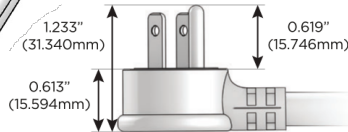

# M-POWER-3T

AC POWER & DATA CONNECTIVITY SOLUTION

M-POWER-3T-AMX-BZ4B

Specs:

**Modules/Ports:**

- A** Tamper Resistant AC Receptacle
- M** Double USB-A (Fast Charging Ports - 18W)
- X** Switched AC

**A M X**