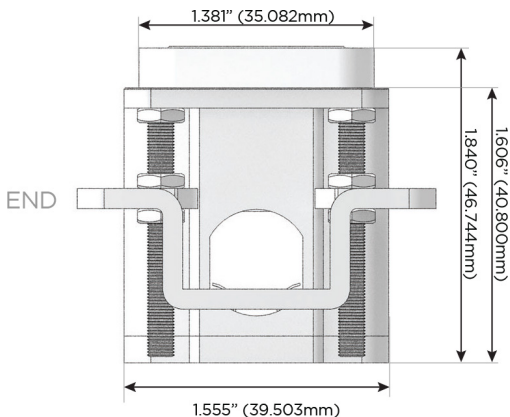

M-POWER-3T

AC POWER & DATA CONNECTIVITY SOLUTION

M-POWER-3T-AMX-BZ4B

Specs:

Modules/Ports:

- **A** Tamper Resistant AC Receptacle
- **M** Double USB-A (Fast Charging Ports - 18W)
- **X** Switched AC

A M X

TOP

Distributed by

Mormax Company, Inc.

8 Westchester Plaza

Elmsford, NY 10523

914-699-0101

sales@mormax.com

mormax.com