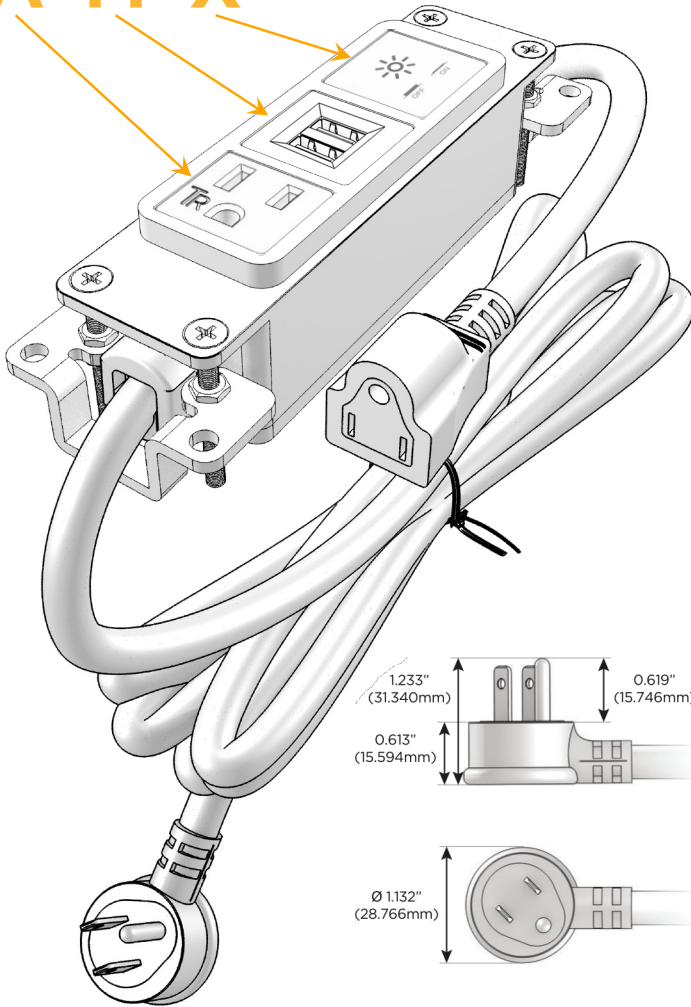

### Module/Port Options:

- A** Tamper Resistant AC Receptacle
- E** USB-A & USB-C (20W)
- M** Double USB-A (Fast Charging Ports - 18W)
- H** HDMI
- 6** CAT 6
- 12** RJ 12
- X** Switched AC
- Y** 3-Way Switch (Low Voltage)
- V** USB-C (45W High Speed Charging Port)
- S** USB-C (25W High Speed Charging Port)
- R** Switched AC (Rocker Switch)
- D** Dimmer Switch

### Plug:

Supplied with Low Profile Flat 45° Angle 120 VAC Plug

Optional Standard Straight 120 VAC Plug

Optional Straight 120 VAC Pass-through Plug

- CLEAN, COMPACT DESIGN
- STREAMLINED
- LOW PROFILE
- SIDE-EXITING CORDS
- PLUG & PLAY
- 6' AC CORD & PLUG (FLAT PLUG STANDARD)
- CUSTOMIZABLE CONFIGURATIONS AND FINISHES
- UL LISTED FOR MOUNTING IN FURNITURE
- 15A

# M-POWER-3T

AC POWER & DATA CONNECTIVITY SOLUTION

M-POWER-3T-AMX-BZ4B

Specs:

**Modules/Ports:**

- A** Tamper Resistant AC Receptacle
- M** Double USB-A (Fast Charging Ports - 18W)
- X** Switched AC

**A M X**