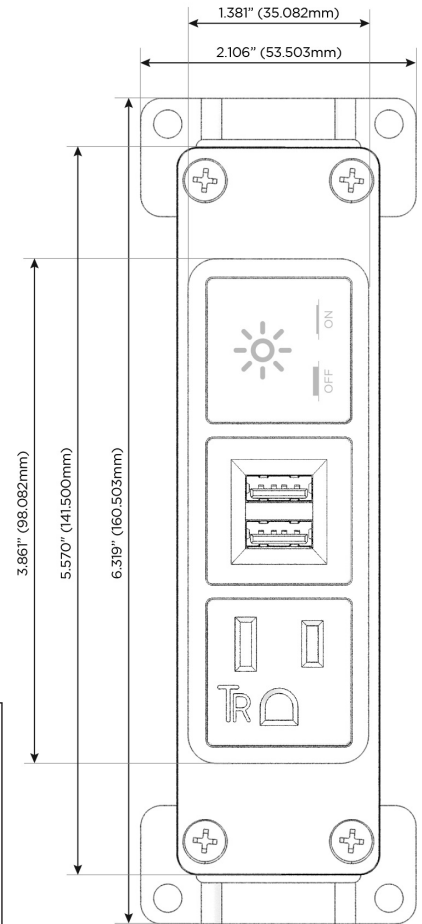

M-POWER-3T

AC POWER & DATA CONNECTIVITY SOLUTION

M-POWER-3T-AMX-BZ4B

Specs:

Modules/Ports:

- **A** Tamper Resistant AC Receptacle
- **M** Double USB-A (Fast Charging Ports - 18W)
- **X** Switched AC

A M X

TOP

Distributed by

Mormax Company, Inc.

8 Westchester Plaza

Elmsford, NY 10523

914-699-0101

sales@mormax.com

mormax.com