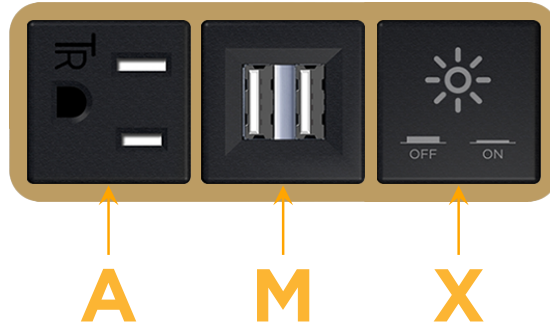

M-POWER-3T

AC POWER & DATA CONNECTIVITY SOLUTION

M-POWER-3T-AMX-BRAB

Distributed by

Mormax Company, Inc.

8 Westchester Plaza

Elmsford, NY 10523

914-699-0101

sales@mormax.com

mormax.com

Metro Light & Power's line of power & data solutions offers sophisticated design elements combined with greater ease of installation. Streamlined and low-profile, enhanced by side-exiting cords, our outlets advance the industry with their cutting edge look and feel. We believe flexibility is key, and we provide a variety of mounting options, including the ability to mount in limited spaces. Our outlets are available in many finishes and configurations, in addition to a custom color and finish capability for our clients.

Bezel Finish: **BRASS (ABS)**

Custom Finishes Available M-POWER-3T-AMX-BRAB

Features:

Module/Port Options:

- **A** Tamper Resistant AC Receptacle
- **E** USB-A & USB-C (20W)
- **M** Double USB-A (Fast Charging Ports - 18W)
- **H** HDMI
- **6** CAT 6
- **12** RJ 12
- **X** Switched AC
- **Y** 3-Way Switch (Low Voltage)
- **V** USB-C (45W High Speed Charging Port)
- **S** USB-C (25W High Speed Charging Port)
- **R** Switched AC (Rocker Switch)
- **D** Dimmer Switch

Plug:

Supplied with Low Profile Flat 45° Angle 120 VAC Plug

Optional Standard Straight 120 VAC Plug

Optional Straight 120 VAC Pass-through Plug

- CLEAN, COMPACT DESIGN
- STREAMLINED
- LOW PROFILE
- SIDE-EXITING CORDS
- PLUG & PLAY
- 6' AC CORD & PLUG (FLAT PLUG STANDARD)
- CUSTOMIZABLE CONFIGURATIONS AND FINISHES
- UL LISTED FOR MOUNTING IN FURNITURE
- 15A