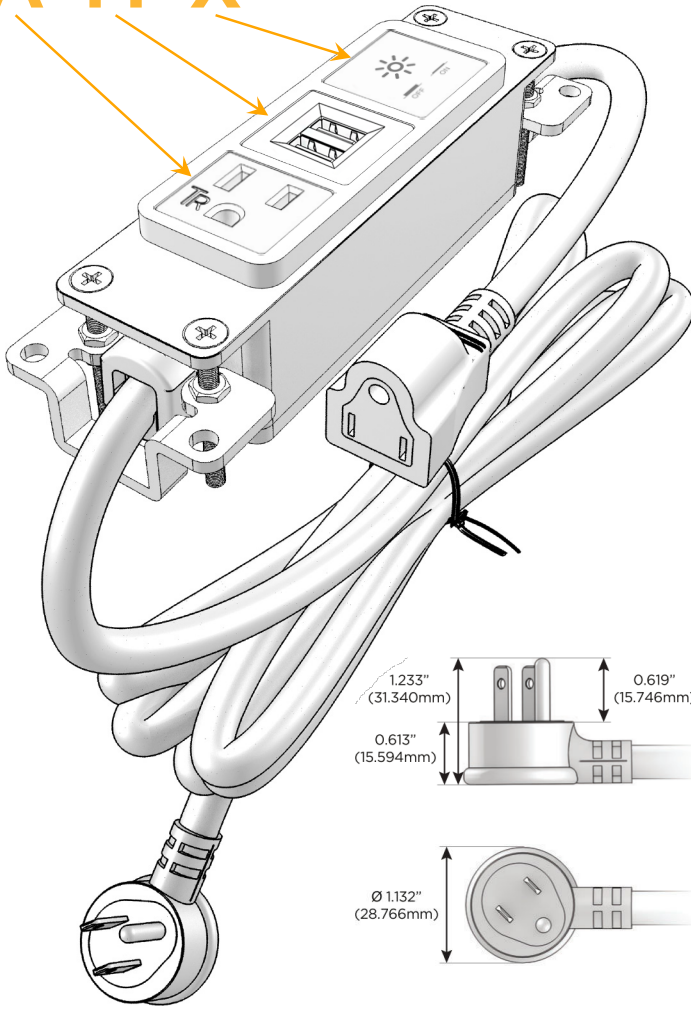

### Module/Port Options:

- A** Tamper Resistant AC Receptacle
- E** USB-A & USB-C (20W)
- M** Double USB-A (Fast Charging Ports - 18W)
- H** HDMI
- 6** CAT 6
- 12** RJ 12
- X** Switched AC
- Y** 3-Way Switch (Low Voltage)
- V** USB-C (45W High Speed Charging Port)
- S** USB-C (25W High Speed Charging Port)
- R** Switched AC (Rocker Switch)
- D** Dimmer Switch

### Plug:

Supplied with Low Profile Flat 45° Angle 120 VAC Plug

Optional Standard Straight 120 VAC Plug

Optional Straight 120 VAC Pass-through Plug

- CLEAN, COMPACT DESIGN
- STREAMLINED
- LOW PROFILE
- SIDE-EXITING CORDS
- PLUG & PLAY
- 6' AC CORD & PLUG (FLAT PLUG STANDARD)
- CUSTOMIZABLE CONFIGURATIONS AND FINISHES
- UL LISTED FOR MOUNTING IN FURNITURE
- 15A

# M-POWER-3T

AC POWER & DATA CONNECTIVITY SOLUTION

M-POWER-3T-AMX-BRAB

Specs:

**Modules/Ports:**

- A** Tamper Resistant AC Receptacle
- M** Double USB-A (Fast Charging Ports - 18W)
- X** Switched AC

**A M X**