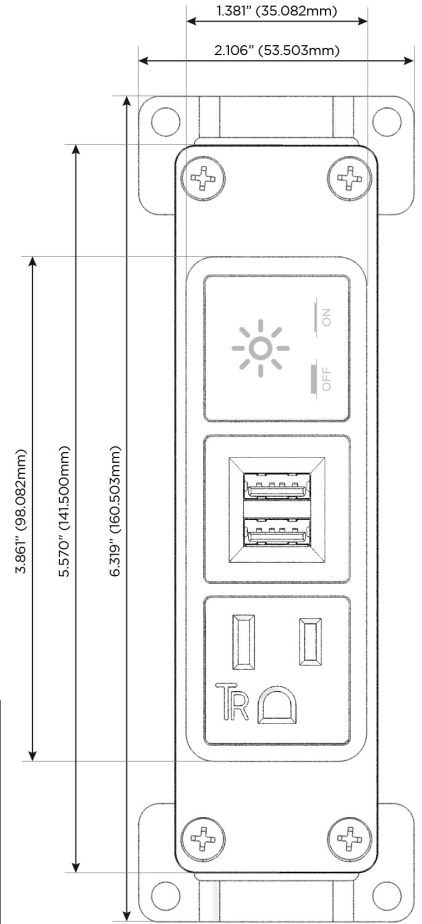

Bezel Finish: **BRASS ANTIQUED (ABS)**

Custom Finishes Available M-POWER-3T-AMX-BRAAB

Features:

Module/Port Options:

- A** Tamper Resistant AC Receptacle
- E** USB-A & USB-C (20W)
- M** Double USB-A (Fast Charging Ports - 18W)
- H** HDMI
- 6** CAT 6
- 12** RJ 12
- X** Switched AC
- Y** 3-Way Switch (Low Voltage)
- V** USB-C (45W High Speed Charging Port)
- S** USB-C (25W High Speed Charging Port)
- R** Switched AC (Rocker Switch)
- D** Dimmer Switch

Plug:

Supplied with Low Profile Flat 45° Angle 120 VAC Plug

Optional Standard Straight 120 VAC Plug

Optional Straight 120 VAC Pass-through Plug

- CLEAN, COMPACT DESIGN
- STREAMLINED
- LOW PROFILE
- SIDE-EXITING CORDS
- PLUG & PLAY
- 6' AC CORD & PLUG (FLAT PLUG STANDARD)
- CUSTOMIZABLE CONFIGURATIONS AND FINISHES
- UL LISTED FOR MOUNTING IN FURNITURE
- 15A

M-POWER-3T

AC POWER & DATA CONNECTIVITY SOLUTION

M-POWER-3T-AMX-BRAAB

Specs:

Modules/Ports:

- A** Tamper Resistant AC Receptacle
- M** Double USB-A (Fast Charging Ports - 18W)
- X** Switched AC

A M X

TOP