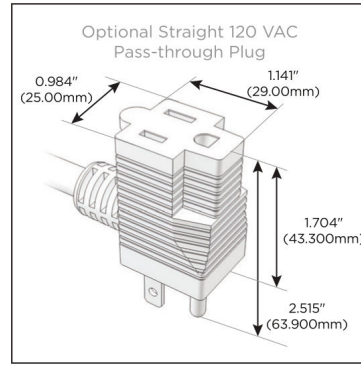

Plug:

Supplied with Low Profile Flat 45° Angle 120 VAC Plug

Optional Standard Straight 120 VAC Plug

Optional Straight 120 VAC Pass-through Plug

- CLEAN, COMPACT DESIGN
- STREAMLINED
- LOW PROFILE
- SIDE-EXITING CORDS
- PLUG & PLAY
- 6' AC CORD & PLUG (FLAT PLUG STANDARD)
- CUSTOMIZABLE CONFIGURATIONS AND FINISHES
- UL LISTED FOR MOUNTING IN FURNITURE
- 15A

M-POWER-3T

AC POWER & DATA CONNECTIVITY SOLUTION

M-POWER-3T-AMX-BRAAB

Specs:

Modules/Ports:

- A** Tamper Resistant AC Receptacle
- M** Double USB-A (Fast Charging Ports - 18W)
- X** Switched AC

A M X

TOP