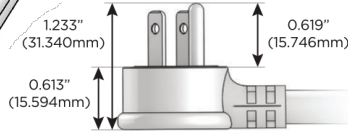

Plug:

Supplied with Low Profile Flat 45° Angle 120 VAC Plug

Optional Standard Straight 120 VAC Plug

Optional Straight 120 VAC Pass-through Plug

- CLEAN, COMPACT DESIGN
- STREAMLINED
- LOW PROFILE
- SIDE-EXITING CORDS
- PLUG & PLAY
- 6' AC CORD & PLUG (FLAT PLUG STANDARD)
- CUSTOMIZABLE CONFIGURATIONS AND FINISHES
- UL LISTED FOR MOUNTING IN FURNITURE
- 15A

M-POWER-3T

AC POWER & DATA CONNECTIVITY SOLUTION

M-POWER-3T-AMX-BRAAB

Specs:

Modules/Ports:

- A** Tamper Resistant AC Receptacle
- M** Double USB-A (Fast Charging Ports - 18W)
- X** Switched AC

A M X

TOP