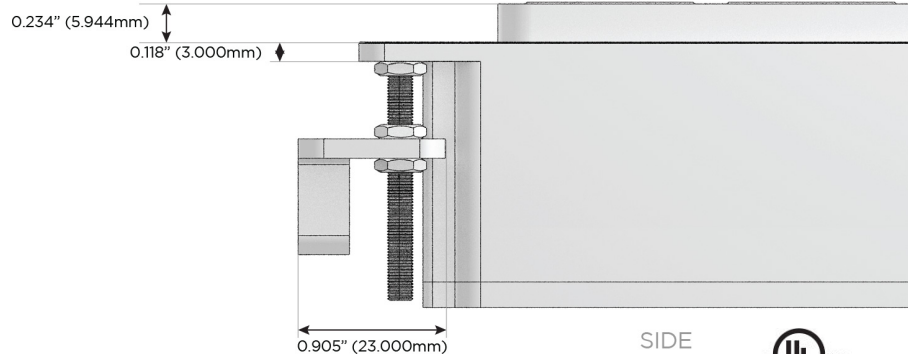

M-POWER-3T

AC POWER & DATA CONNECTIVITY SOLUTION

M-POWER-3T-AMX-BRAAB

Specs:

Modules/Ports:

- A** Tamper Resistant AC Receptacle
- M** Double USB-A (Fast Charging Ports - 18W)
- X** Switched AC

A M X

TOP