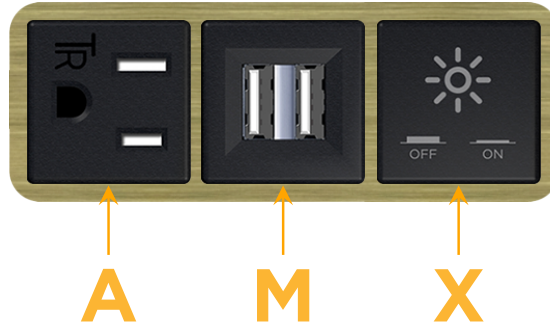

Bezel Finish: **BRASS ANTIQUED (ABS)**

Custom Finishes Available M-POWER-3T-AMX-BRAAB

Features:

Module/Port Options:

- A** Tamper Resistant AC Receptacle
- E** USB-A & USB-C (20W)
- M** Double USB-A (Fast Charging Ports - 18W)
- H** HDMI
- 6** CAT 6
- 12** RJ 12
- X** Switched AC
- Y** 3-Way Switch (Low Voltage)
- V** USB-C (45W High Speed Charging Port)
- S** USB-C (25W High Speed Charging Port)
- R** Switched AC (Rocker Switch)
- D** Dimmer Switch

Plug:

Supplied with Low Profile Flat 45° Angle 120 VAC Plug

Optional Standard Straight 120 VAC Plug

Optional Straight 120 VAC Pass-through Plug

- CLEAN, COMPACT DESIGN
- STREAMLINED
- LOW PROFILE
- SIDE-EXITING CORDS
- PLUG & PLAY
- 6' AC CORD & PLUG (FLAT PLUG STANDARD)
- CUSTOMIZABLE CONFIGURATIONS AND FINISHES
- UL LISTED FOR MOUNTING IN FURNITURE
- 15A

M-POWER-3T

AC POWER & DATA CONNECTIVITY SOLUTION

M-POWER-3T-AMX-BRAAB

Specs:

Modules/Ports:

- A** Tamper Resistant AC Receptacle
- M** Double USB-A (Fast Charging Ports - 18W)
- X** Switched AC

A M X

TOP