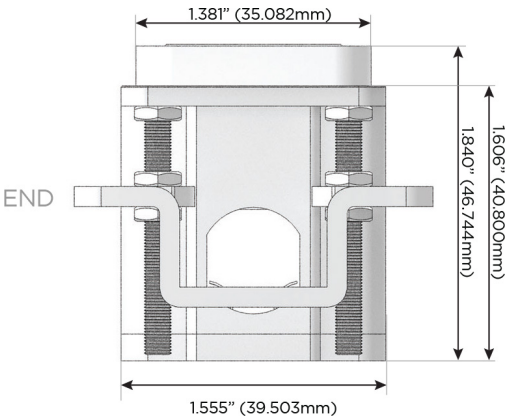

Plug:

Supplied with Low Profile Flat 45° Angle 120 VAC Plug

Optional Standard Straight 120 VAC Plug

Optional Straight 120 VAC Pass-through Plug

- CLEAN, COMPACT DESIGN
- STREAMLINED
- LOW PROFILE
- SIDE-EXITING CORDS
- PLUG & PLAY
- 6' AC CORD & PLUG (FLAT PLUG STANDARD)
- CUSTOMIZABLE CONFIGURATIONS AND FINISHES
- UL LISTED FOR MOUNTING IN FURNITURE
- 15A

M-POWER-3T

AC POWER & DATA CONNECTIVITY SOLUTION

M-POWER-3T-AMX-BRAAB

Specs:

Modules/Ports:

- A** Tamper Resistant AC Receptacle
- M** Double USB-A (Fast Charging Ports - 18W)
- X** Switched AC

A M X

TOP