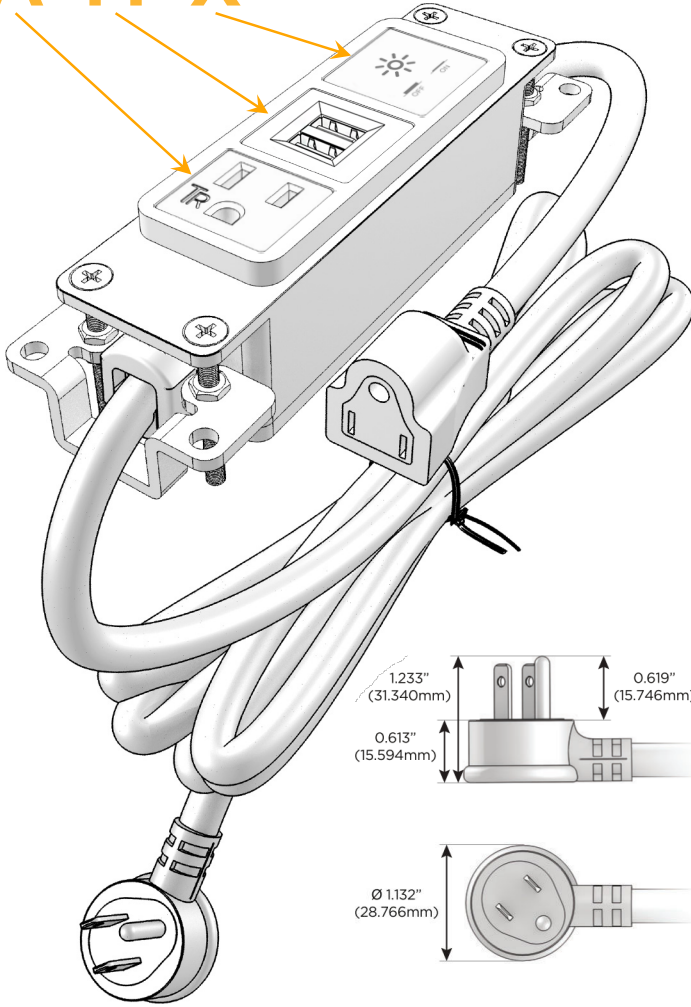

Bezel Finish: **BRASS ANTIQUED (ABS)**

Custom Finishes Available M-POWER-3T-AMX-BRAAB

Features:

Module/Port Options:

- A** Tamper Resistant AC Receptacle
- E** USB-A & USB-C (20W)
- M** Double USB-A (Fast Charging Ports - 18W)
- H** HDMI
- 6** CAT 6
- 12** RJ 12
- X** Switched AC
- Y** 3-Way Switch (Low Voltage)
- V** USB-C (45W High Speed Charging Port)
- S** USB-C (25W High Speed Charging Port)
- R** Switched AC (Rocker Switch)
- D** Dimmer Switch

Plug:

Supplied with Low Profile Flat 45° Angle 120 VAC Plug

Optional Standard Straight 120 VAC Plug

Optional Straight 120 VAC Pass-through Plug

- CLEAN, COMPACT DESIGN
- STREAMLINED
- LOW PROFILE
- SIDE-EXITING CORDS
- PLUG & PLAY
- 6' AC CORD & PLUG (FLAT PLUG STANDARD)
- CUSTOMIZABLE CONFIGURATIONS AND FINISHES
- UL LISTED FOR MOUNTING IN FURNITURE
- 15A

M-POWER-3T

AC POWER & DATA CONNECTIVITY SOLUTION

M-POWER-3T-AMX-BRAAB

Specs:

Modules/Ports:

- A** Tamper Resistant AC Receptacle
- M** Double USB-A (Fast Charging Ports - 18W)
- X** Switched AC

A M X

TOP